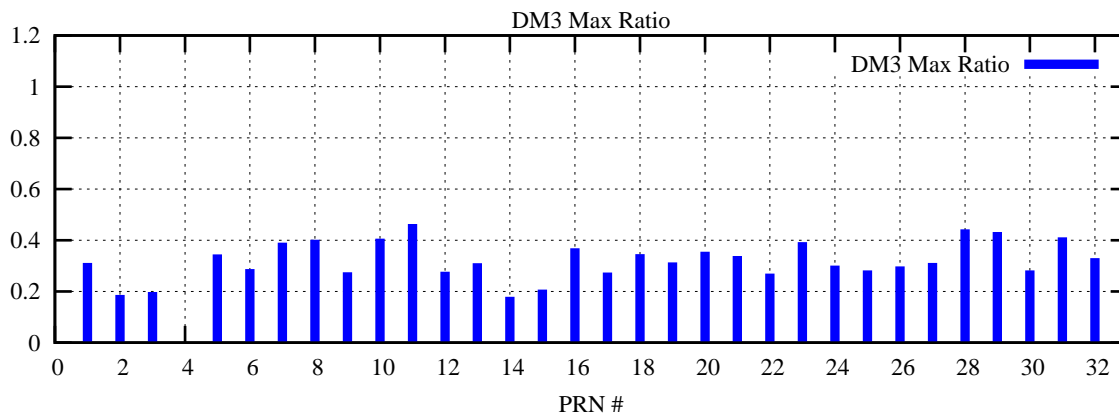

Ratio (PRN Bias/Threshold)

GpsWeek 2040 Day 5

Skinny (Type 0): PRN 8 22  
Broad (Type 2): PRN 7 15 17 21 24