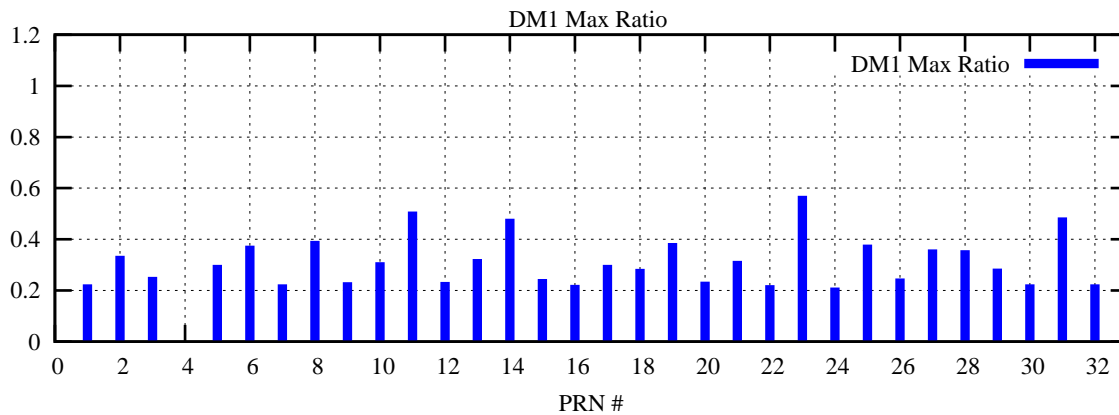

Ratio (PRN Bias/Threshold)

GpsWeek 2040 Day 5

Skinny (Type 0): PRN 8 22  
Broad (Type 2): PRN 7 15 17 21 24