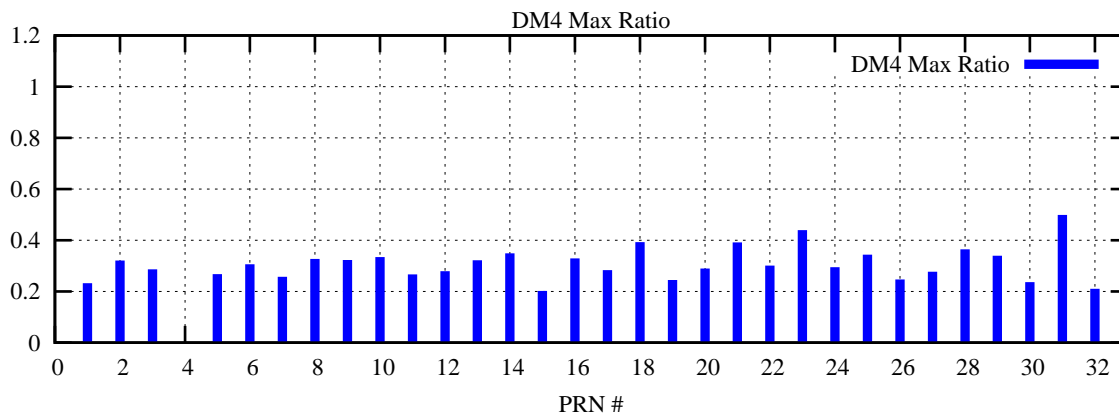

Ratio (PRN Bias/Threshold)

GpsWeek 2040 Day 5

Skinny (Type 0): PRN 8 22  
Broad (Type 2): PRN 7 15 17 21 24