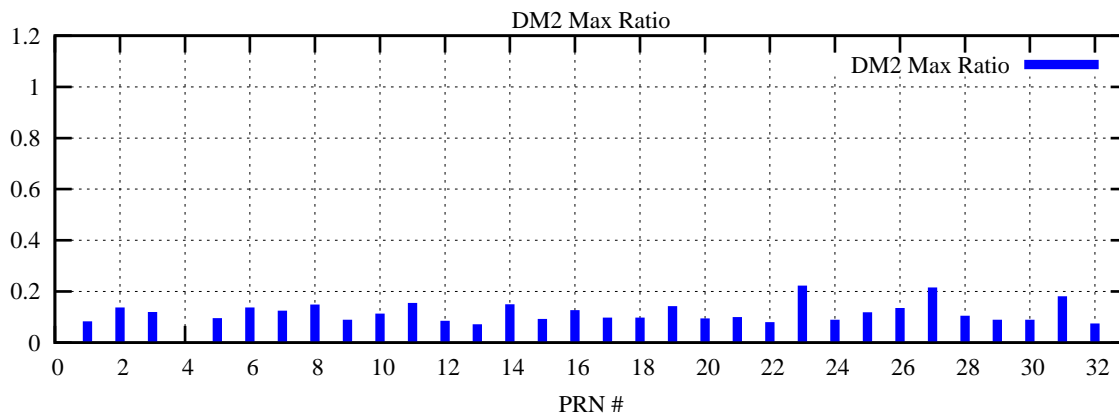

Ratio (PRN Bias/Threshold)

GpsWeek 2040 Day 5

Skinny (Type 0): PRN 8 22  
Broad (Type 2): PRN 7 15 17 21 24