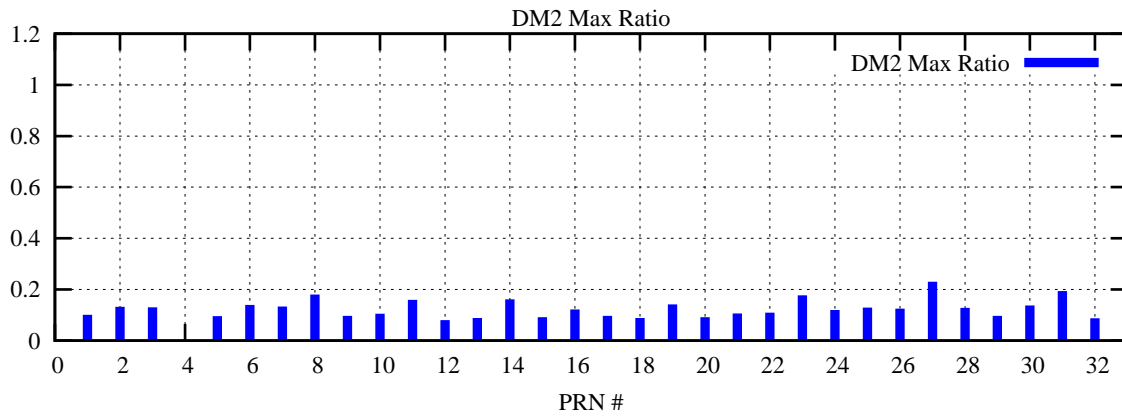

Ratio (PRN Bias/Threshold)

GpsWeek 2040 Day 6

Skinny (Type 0): PRN 8 22  
Broad (Type 2): PRN 7 15 17 21 24