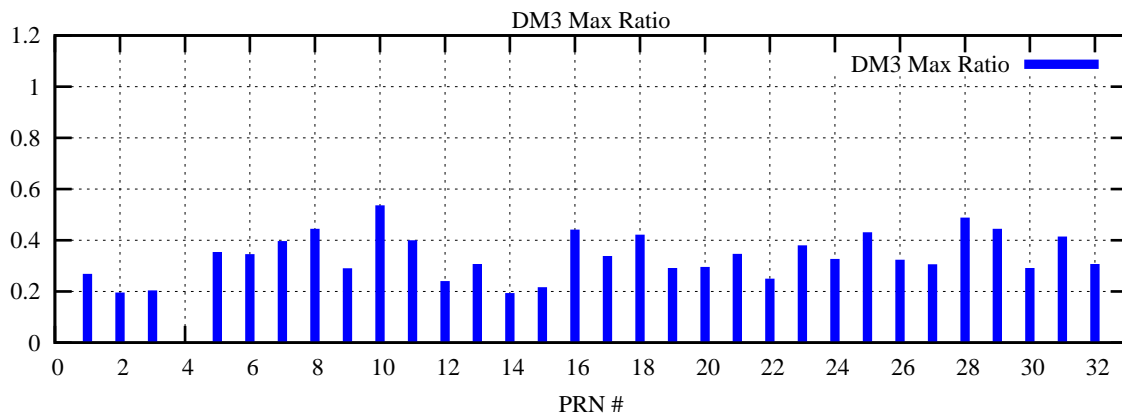

Ratio (PRN Bias/Threshold)

GpsWeek 2040 Day 6

Skinny (Type 0): PRN 8 22  
Broad (Type 2): PRN 7 15 17 21 24