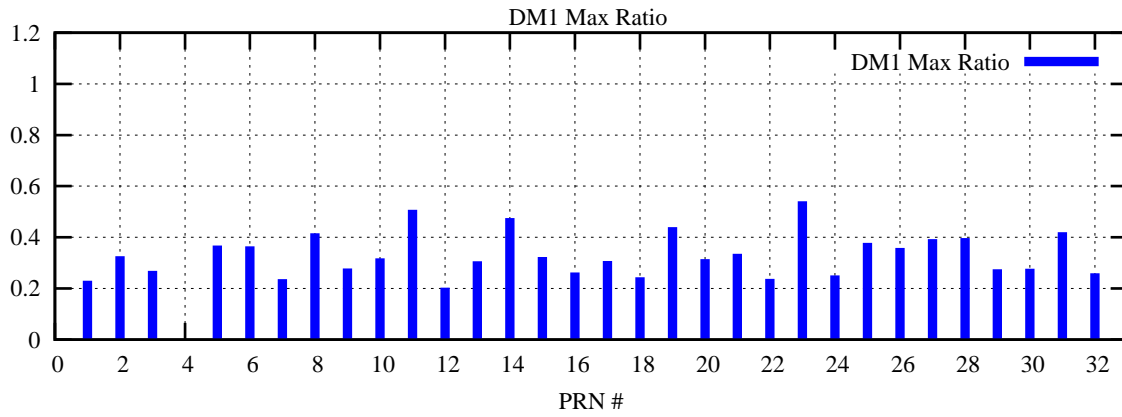

Ratio (PRN Bias/Threshold)

GpsWeek 2040 Day 6

Skinny (Type 0): PRN 8 22  
Broad (Type 2): PRN 7 15 17 21 24