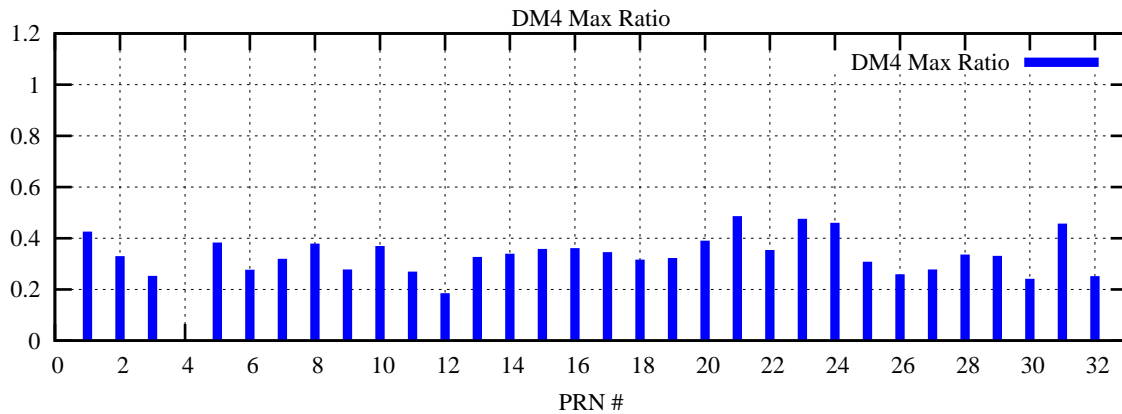

Ratio (PRN Bias/Threshold)

GpsWeek 2040 Day 6

Skinny (Type 0): PRN 8 22  
Broad (Type 2): PRN 7 15 17 21 24