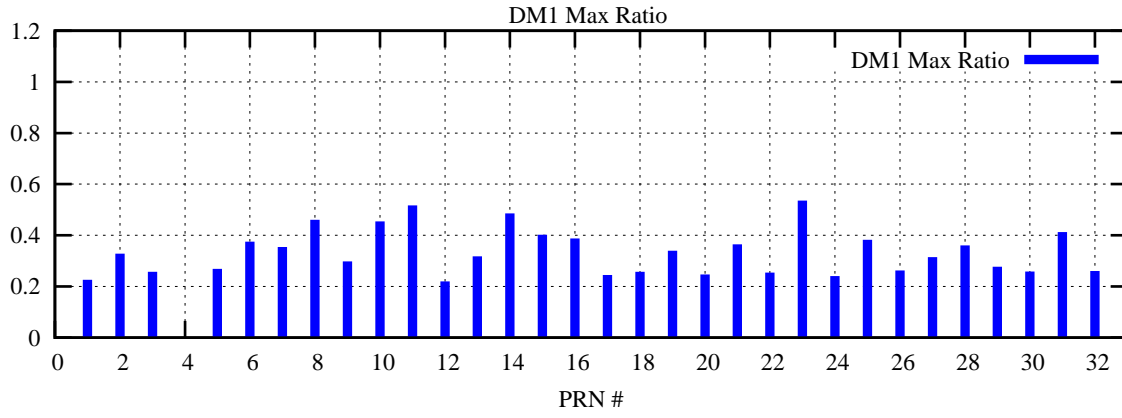

Ratio (PRN Bias/Threshold)

GpsWeek 2041 Day 1

Skinny (Type 0): PRN 8 22  
Broad (Type 2): PRN 7 15 17 21 24