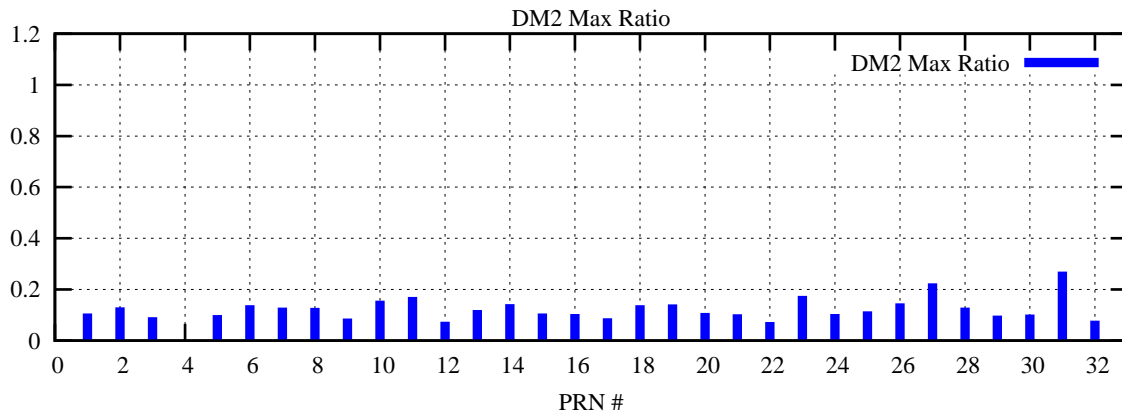

Ratio (PRN Bias/Threshold)

GpsWeek 2041 Day 1

Skinny (Type 0): PRN 8 22  
Broad (Type 2): PRN 7 15 17 21 24