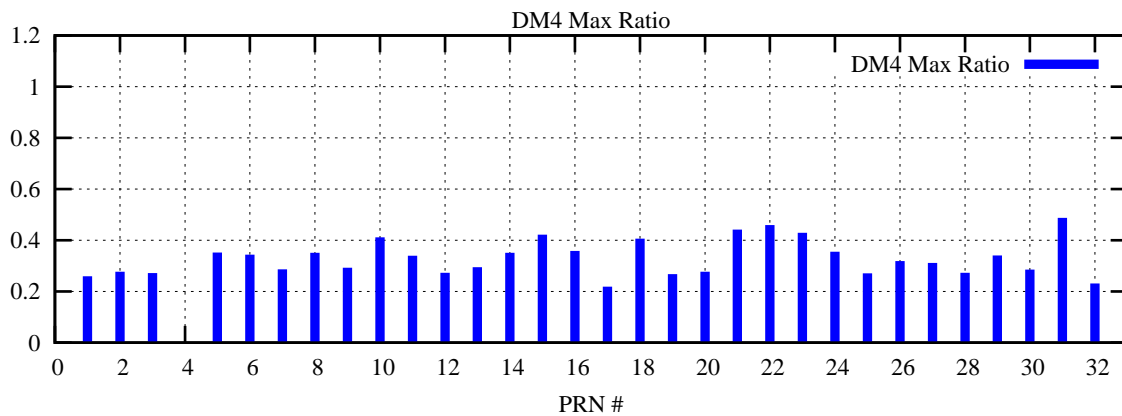

Ratio (PRN Bias/Threshold)

GpsWeek 2041 Day 1

Skinny (Type 0): PRN 8 22  
Broad (Type 2): PRN 7 15 17 21 24