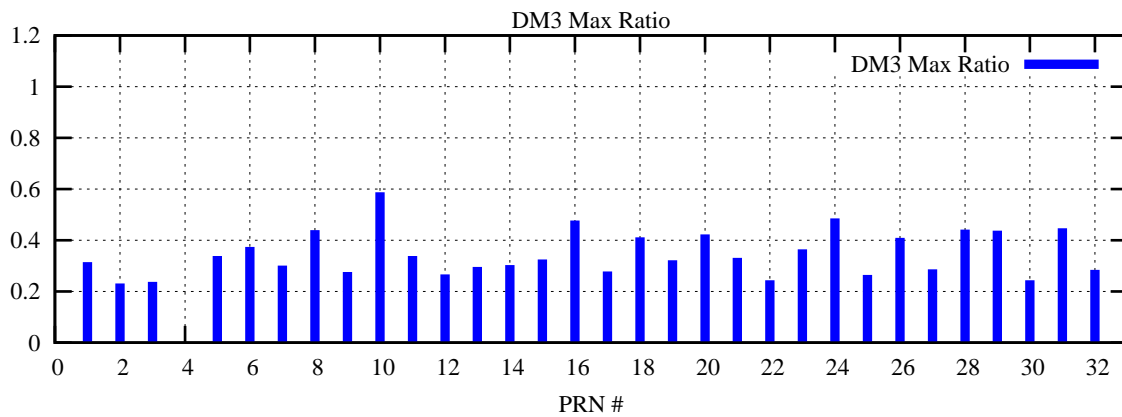

Ratio (PRN Bias/Threshold)

GpsWeek 2041 Day 1

Skinny (Type 0): PRN 8 22  
Broad (Type 2): PRN 7 15 17 21 24