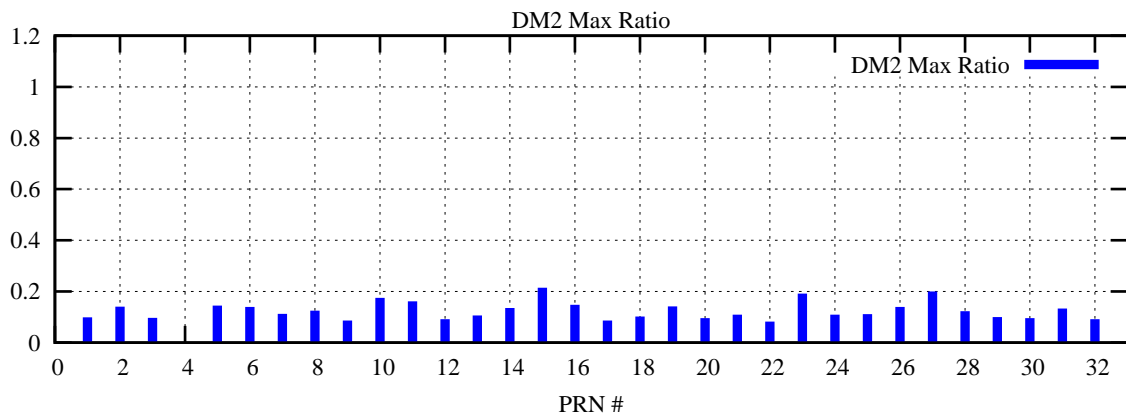

Ratio (PRN Bias/Threshold)

GpsWeek 2041 Day 3

Skinny (Type 0): PRN 8 22  
Broad (Type 2): PRN 7 15 17 21 24