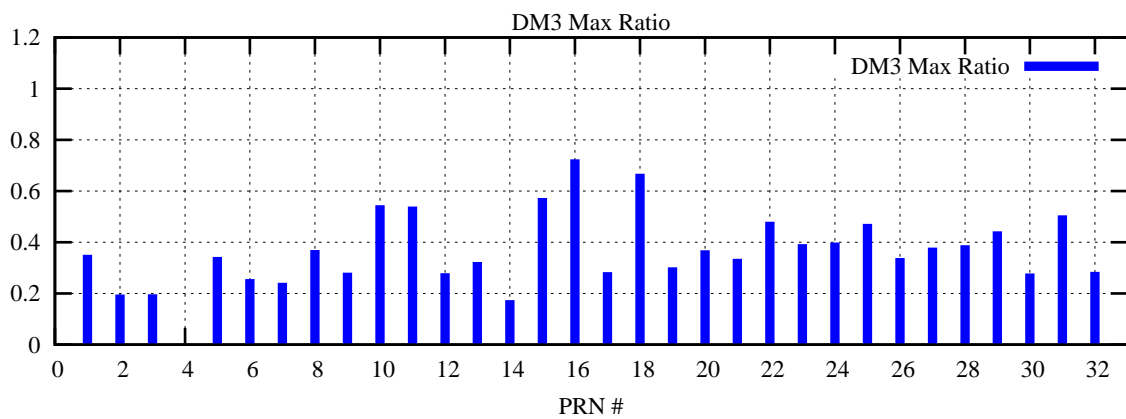

Ratio (PRN Bias/Threshold)

GpsWeek 2041 Day 3

Skinny (Type 0): PRN 8 22  
Broad (Type 2): PRN 7 15 17 21 24