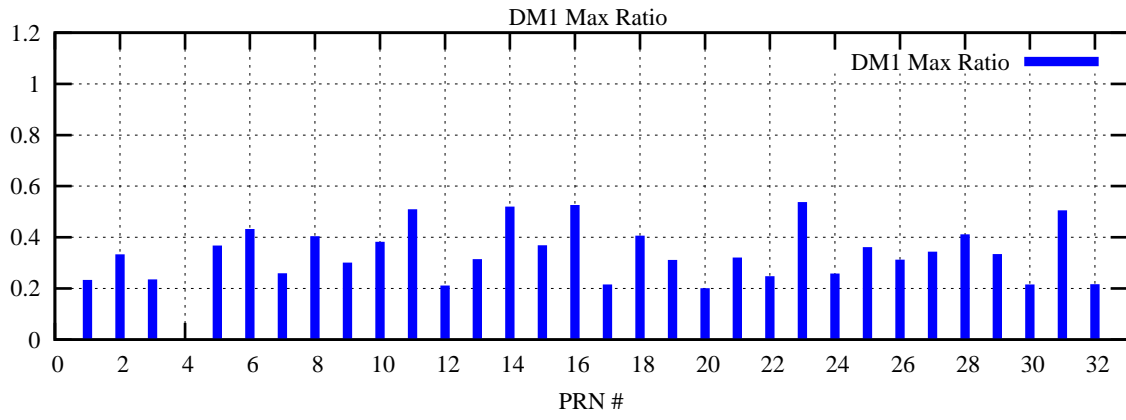

Ratio (PRN Bias/Threshold)

GpsWeek 2041 Day 3

Skinny (Type 0): PRN 8 22  
Broad (Type 2): PRN 7 15 17 21 24