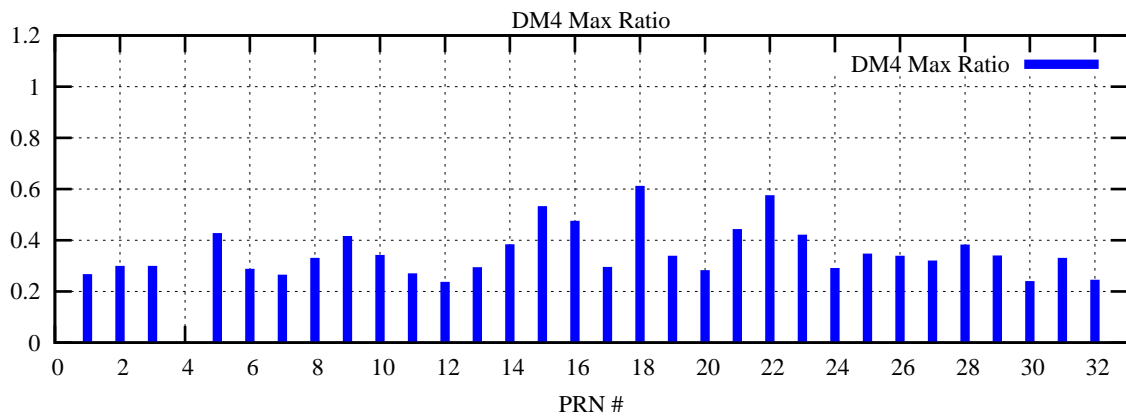

Ratio (PRN Bias/Threshold)

GpsWeek 2041 Day 3

Skinny (Type 0): PRN 8 22  
Broad (Type 2): PRN 7 15 17 21 24