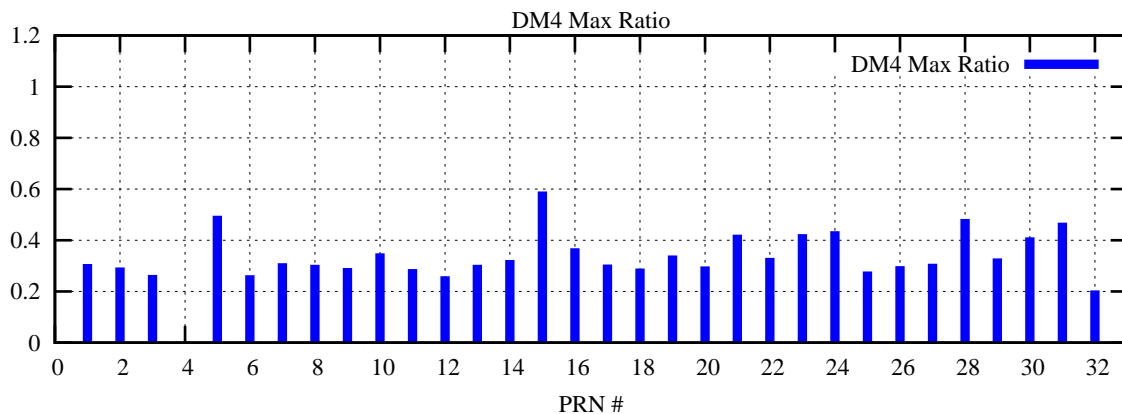

Ratio (PRN Bias/Threshold)

GpsWeek 2041 Day 4

Skinny (Type 0): PRN 8 22
Broad (Type 2): PRN 7 15 17 21 24