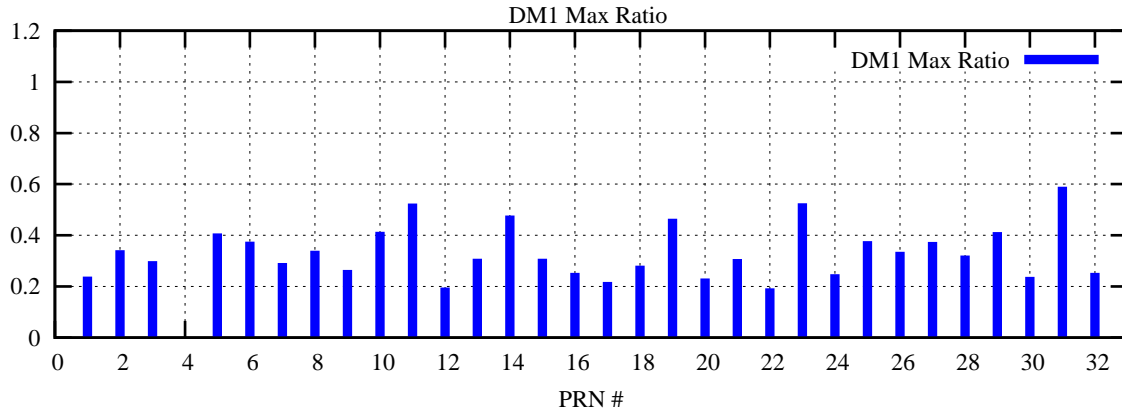

Ratio (PRN Bias/Threshold)

GpsWeek 2041 Day 4

Skinny (Type 0): PRN 8 22
Broad (Type 2): PRN 7 15 17 21 24