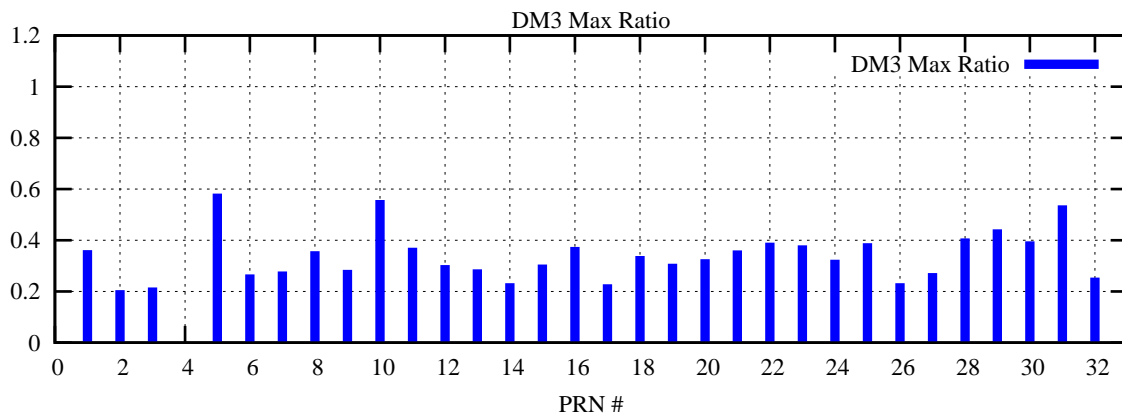

Ratio (PRN Bias/Threshold)

GpsWeek 2041 Day 4

Skinny (Type 0): PRN 8 22
Broad (Type 2): PRN 7 15 17 21 24