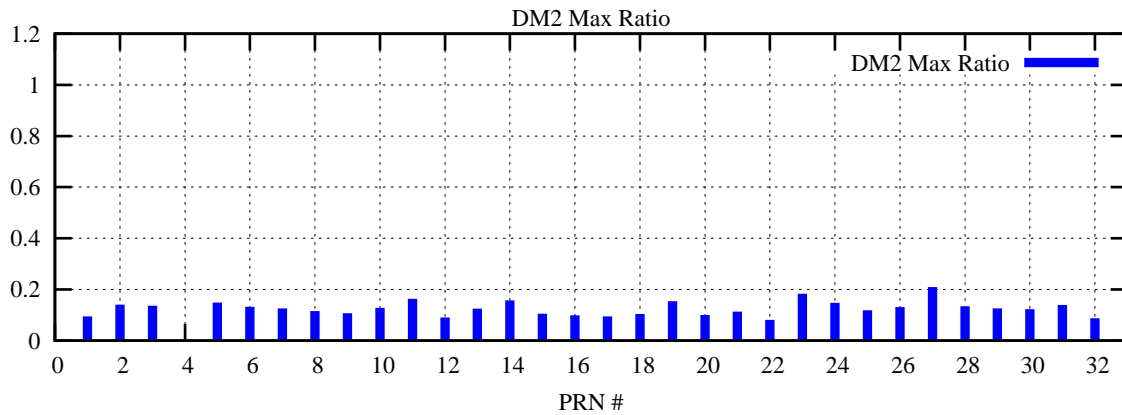

Ratio (PRN Bias/Threshold)

GpsWeek 2041 Day 4

Skinny (Type 0): PRN 8 22
Broad (Type 2): PRN 7 15 17 21 24