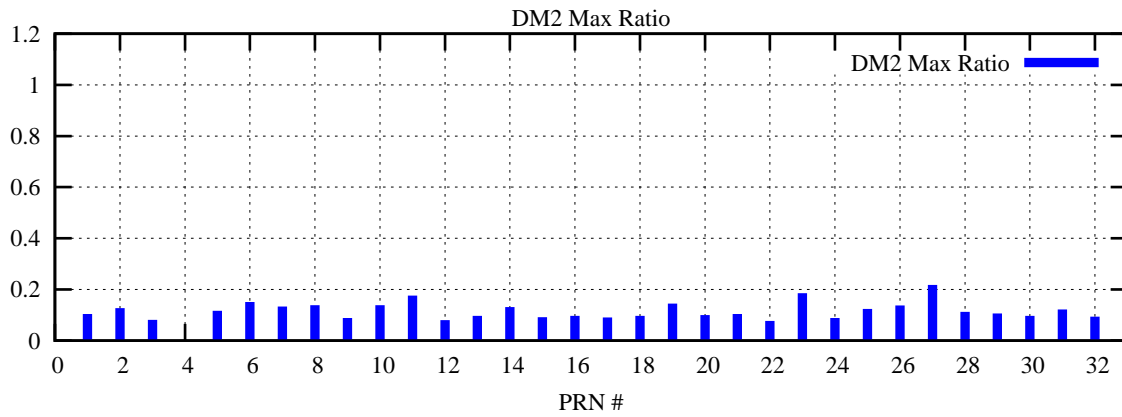

Ratio (PRN Bias/Threshold)

GpsWeek 2041 Day 6

Skinny (Type 0): PRN 8 22
Broad (Type 2): PRN 7 15 17 21 24