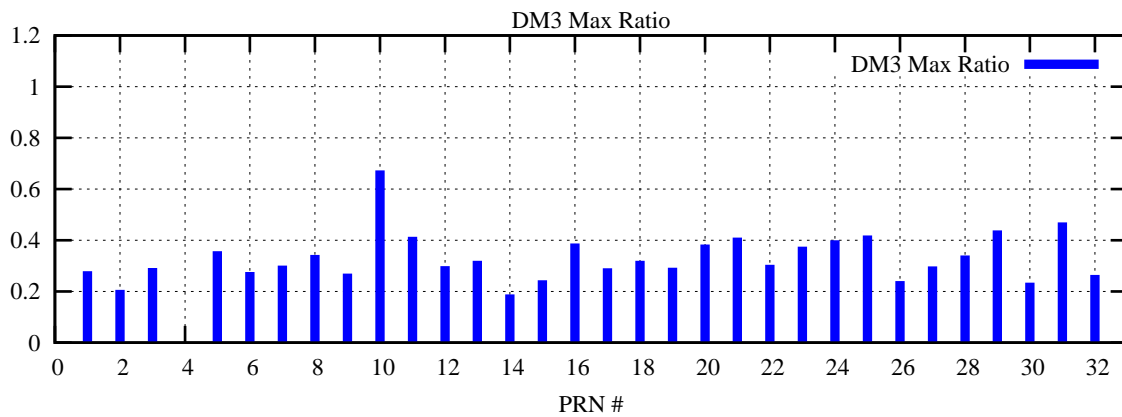

Ratio (PRN Bias/Threshold)

GpsWeek 2041 Day 6

Skinny (Type 0): PRN 8 22
Broad (Type 2): PRN 7 15 17 21 24