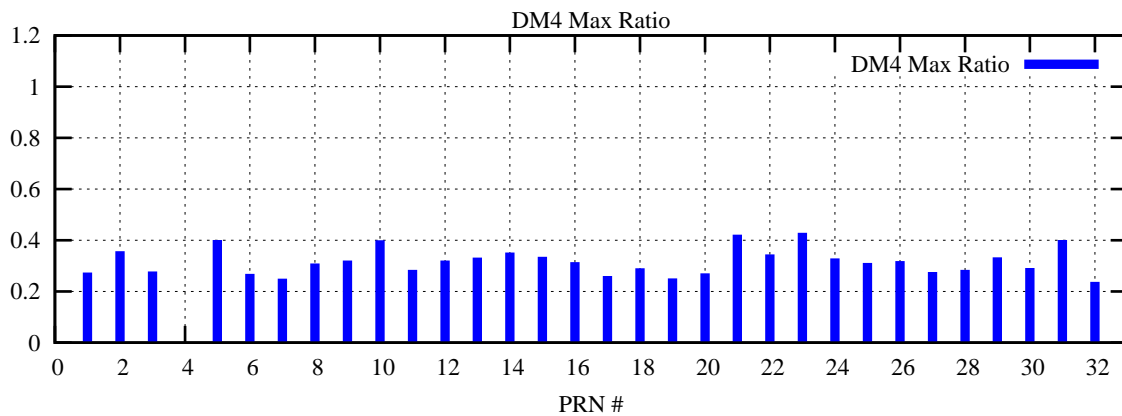

Ratio (PRN Bias/Threshold)

GpsWeek 2041 Day 6

Skinny (Type 0): PRN 8 22
Broad (Type 2): PRN 7 15 17 21 24