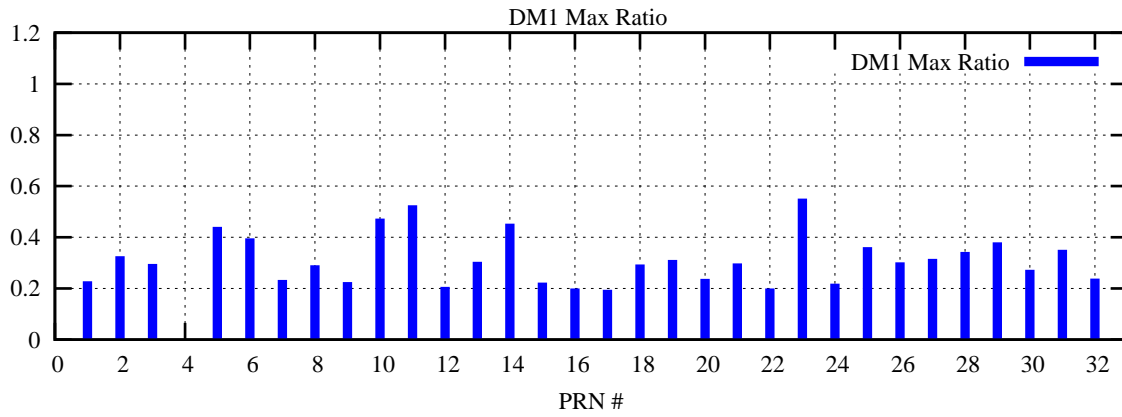

Ratio (PRN Bias/Threshold)

GpsWeek 2041 Day 6

Skinny (Type 0): PRN 8 22
Broad (Type 2): PRN 7 15 17 21 24