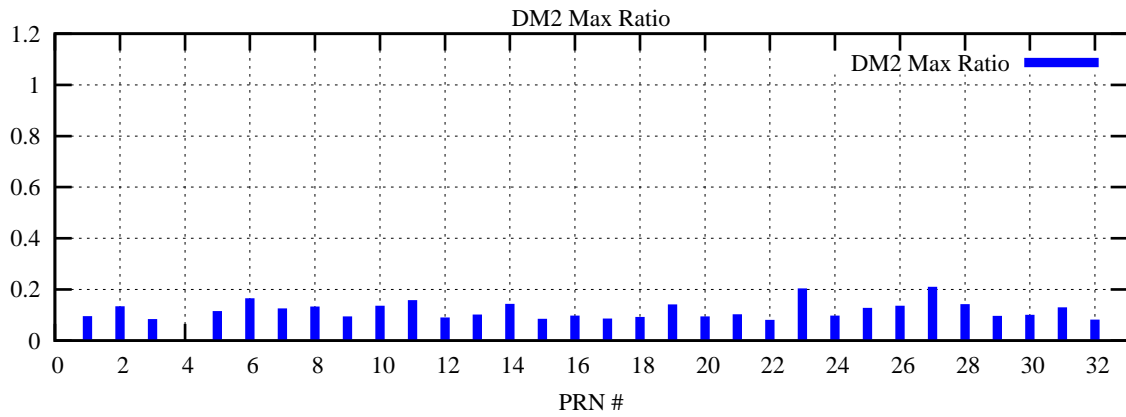

Ratio (PRN Bias/Threshold)
GpsWeek 2042 Day 0

Skinny (Type 0): PRN 8 22
Broad (Type 2): PRN 7 15 17 21 24