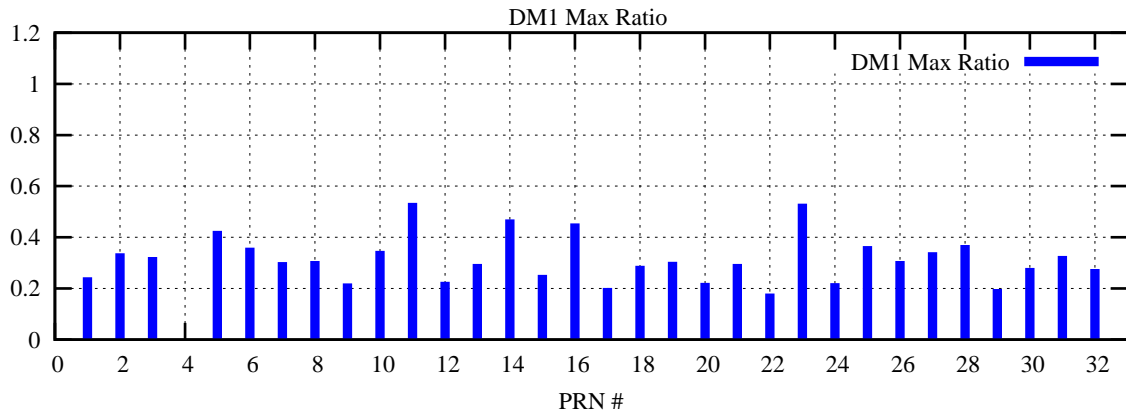

Ratio (PRN Bias/Threshold)
GpsWeek 2042 Day 0

Skinny (Type 0): PRN 8 22
Broad (Type 2): PRN 7 15 17 21 24