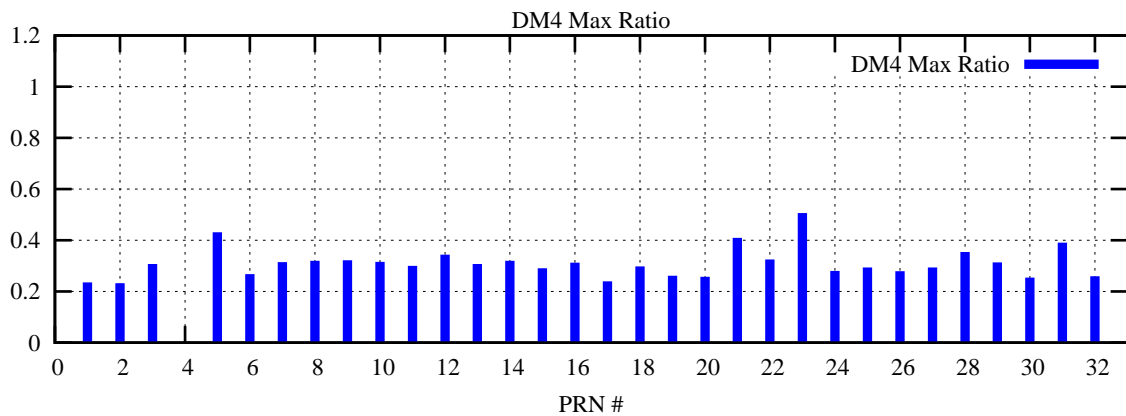

Ratio (PRN Bias/Threshold)
GpsWeek 2042 Day 0

Skinny (Type 0): PRN 8 22
Broad (Type 2): PRN 7 15 17 21 24