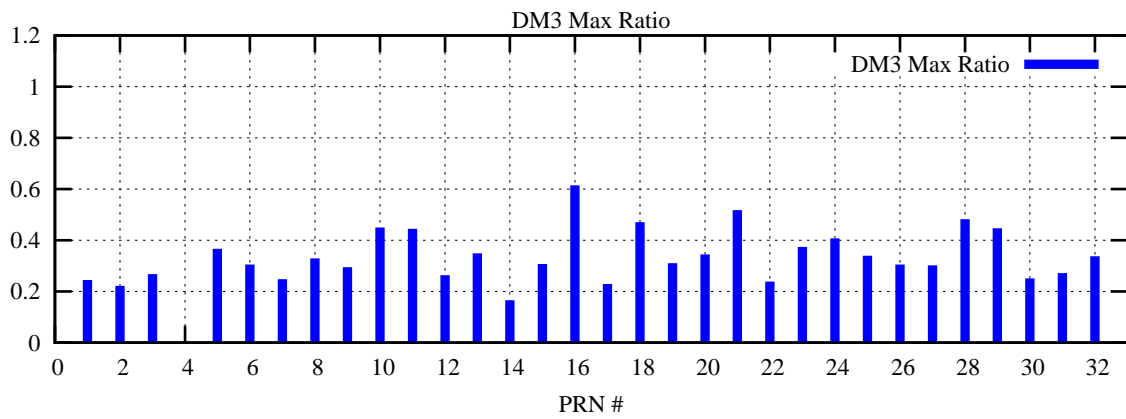

Ratio (PRN Bias/Threshold)
GpsWeek 2042 Day 0

Skinny (Type 0): PRN 8 22
Broad (Type 2): PRN 7 15 17 21 24