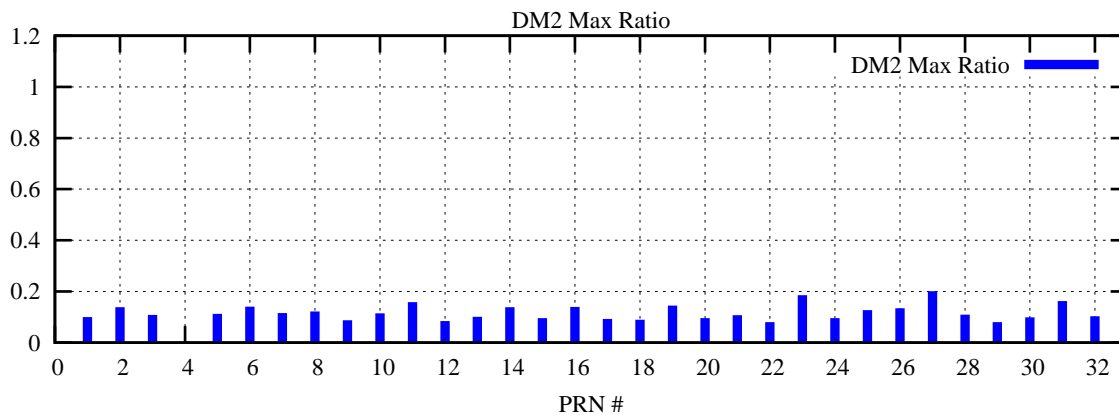

Ratio (PRN Bias/Threshold)

GpsWeek 2042 Day 1

Skinny (Type 0): PRN 8 22  
Broad (Type 2): PRN 7 15 17 21 24