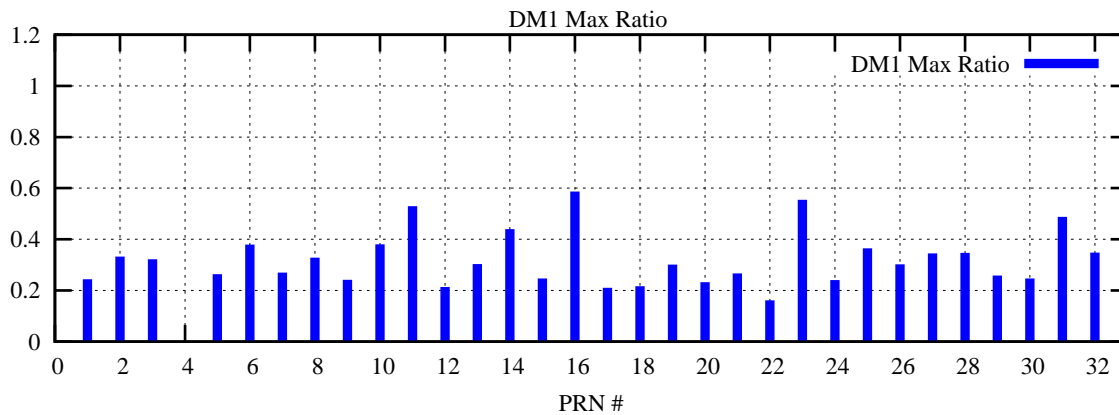

Ratio (PRN Bias/Threshold)

GpsWeek 2042 Day 1

Skinny (Type 0): PRN 8 22  
Broad (Type 2): PRN 7 15 17 21 24