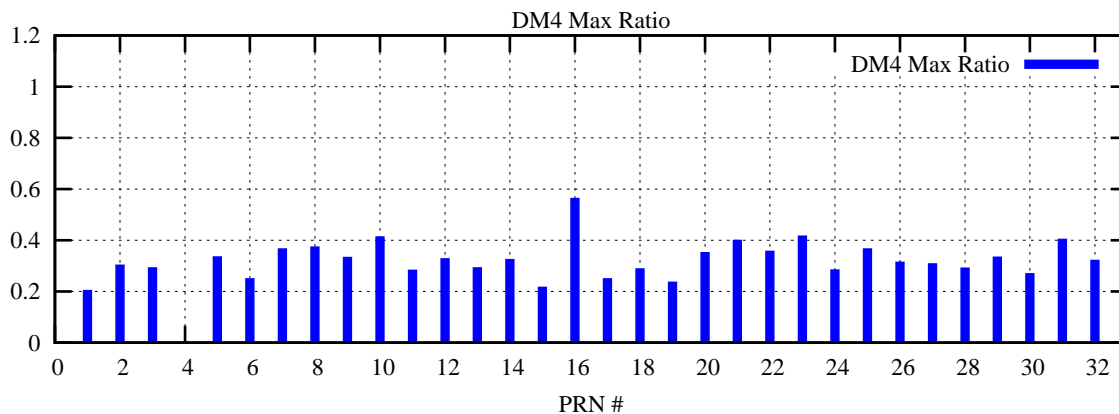

Ratio (PRN Bias/Threshold)

GpsWeek 2042 Day 1

Skinny (Type 0): PRN 8 22  
Broad (Type 2): PRN 7 15 17 21 24