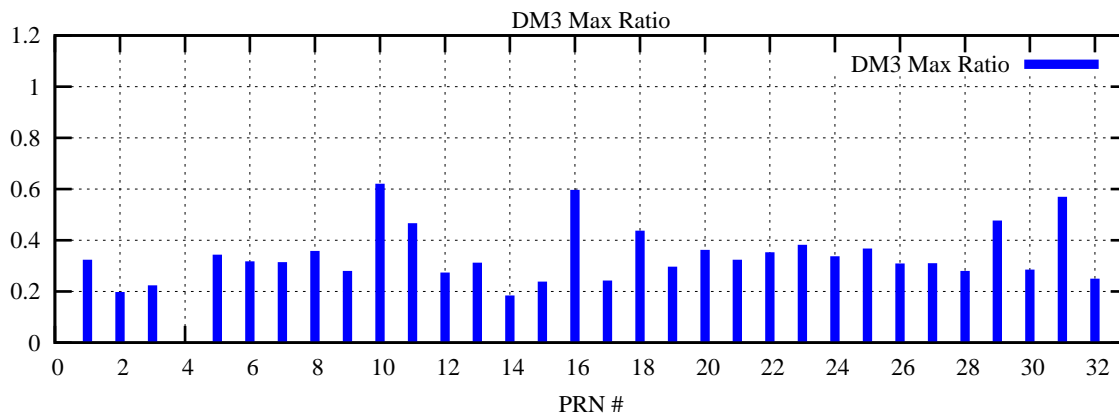

Ratio (PRN Bias/Threshold)

GpsWeek 2042 Day 1

Skinny (Type 0): PRN 8 22  
Broad (Type 2): PRN 7 15 17 21 24