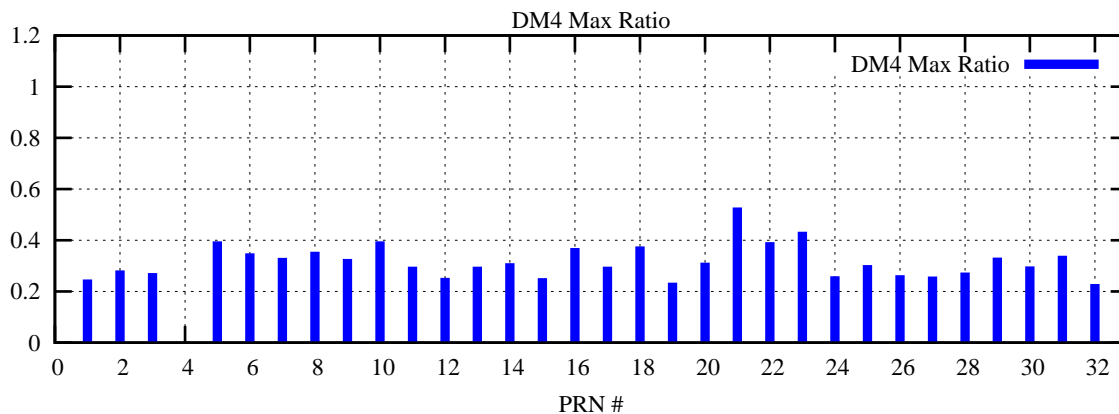

Ratio (PRN Bias/Threshold)

GpsWeek 2042 Day 2

Skinny (Type 0): PRN 8 22
Broad (Type 2): PRN 7 15 17 21 24