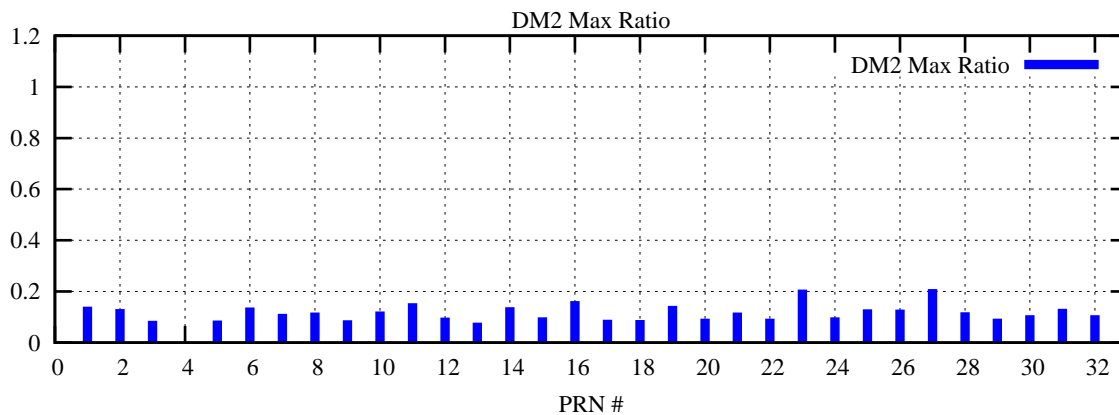

Ratio (PRN Bias/Threshold)

GpsWeek 2042 Day 2

Skinny (Type 0): PRN 8 22
Broad (Type 2): PRN 7 15 17 21 24