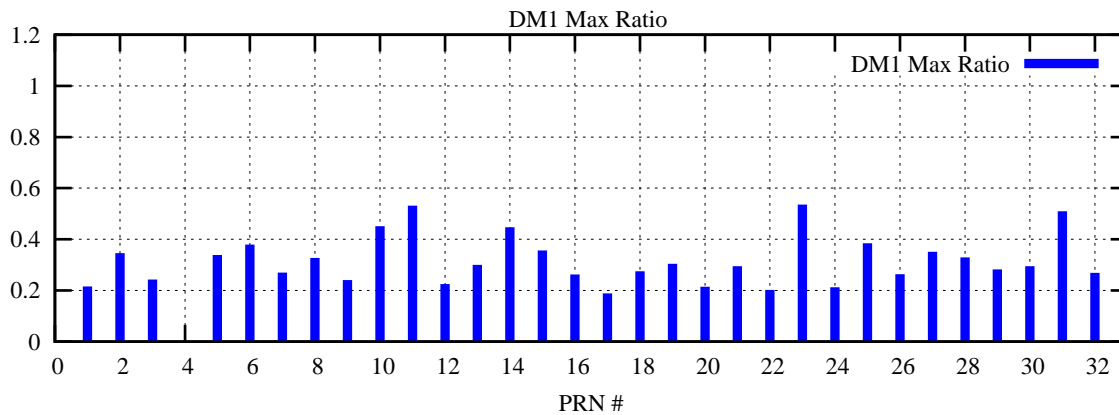

Ratio (PRN Bias/Threshold)

GpsWeek 2042 Day 2

Skinny (Type 0): PRN 8 22
Broad (Type 2): PRN 7 15 17 21 24