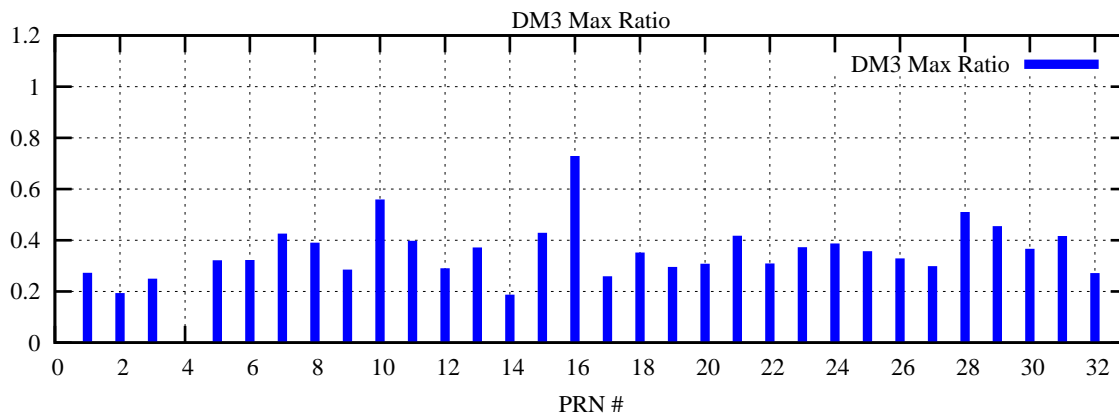

Ratio (PRN Bias/Threshold)

GpsWeek 2042 Day 2

Skinny (Type 0): PRN 8 22
Broad (Type 2): PRN 7 15 17 21 24