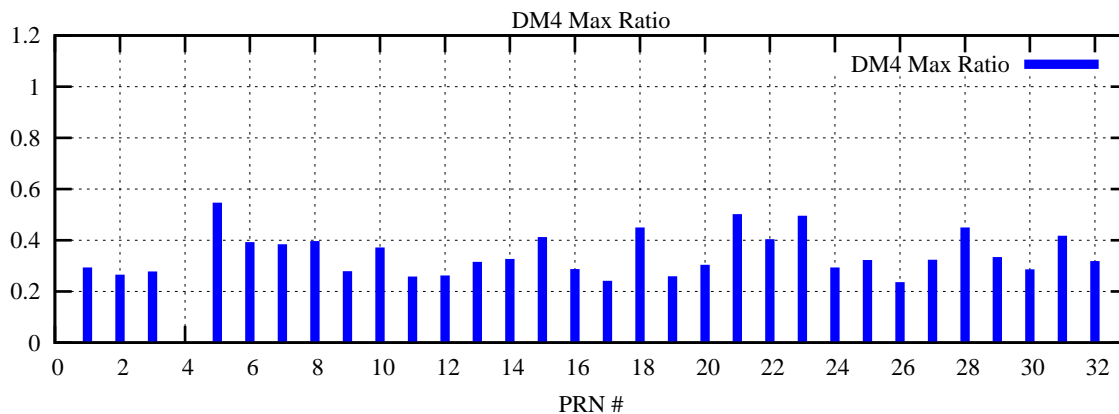

Ratio (PRN Bias/Threshold)

GpsWeek 2042 Day 4

Skinny (Type 0): PRN 8 22  
Broad (Type 2): PRN 7 15 17 21 24