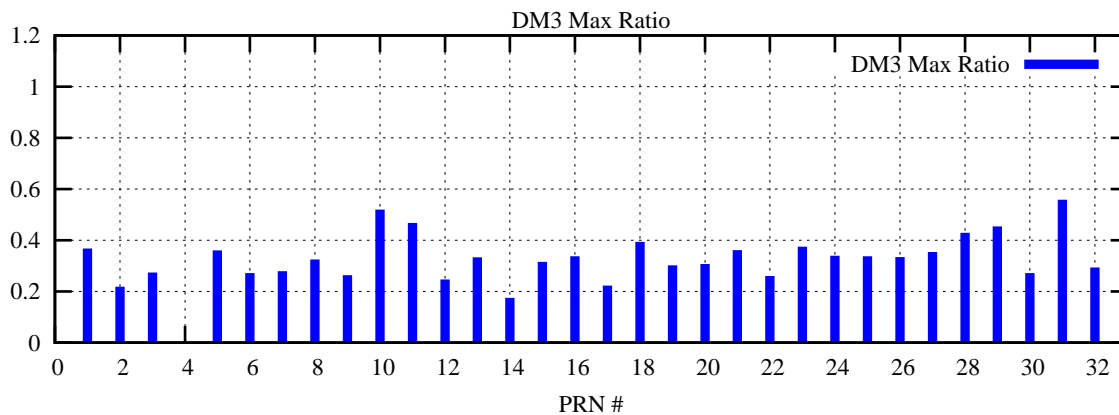

Ratio (PRN Bias/Threshold)

GpsWeek 2042 Day 4

Skinny (Type 0): PRN 8 22  
Broad (Type 2): PRN 7 15 17 21 24