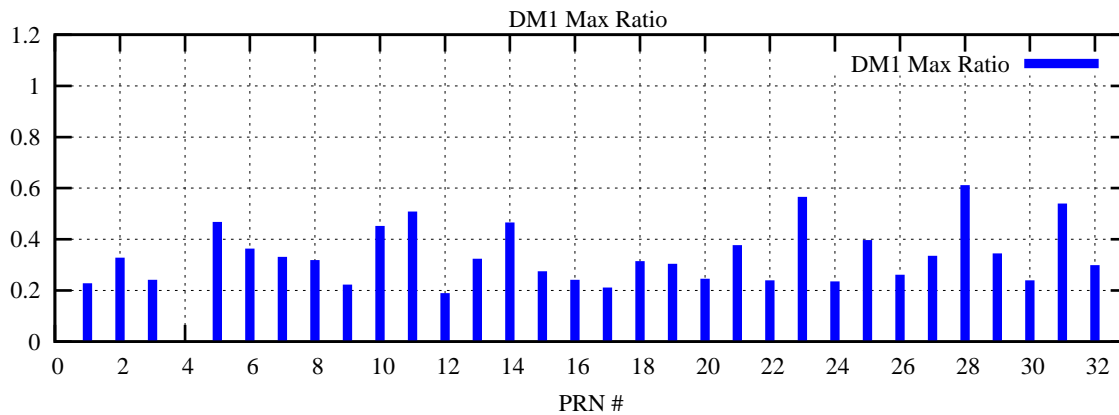

Ratio (PRN Bias/Threshold)

GpsWeek 2042 Day 4

Skinny (Type 0): PRN 8 22  
Broad (Type 2): PRN 7 15 17 21 24