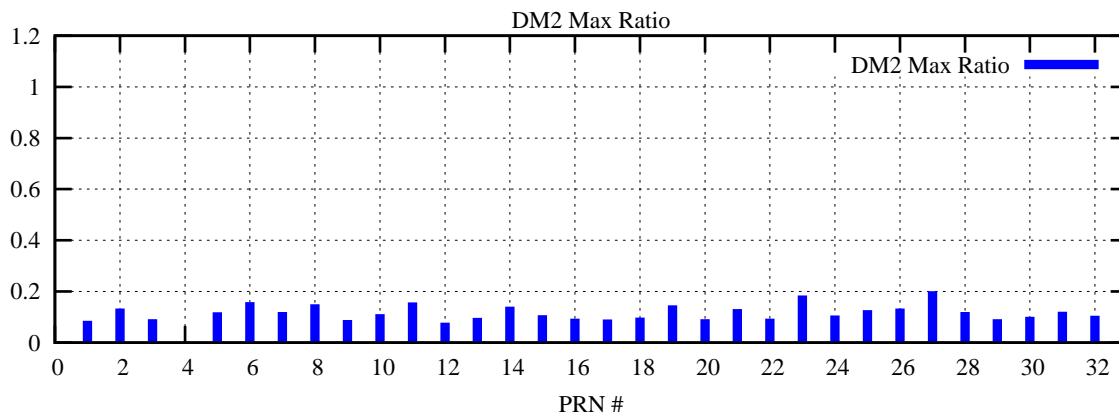

Ratio (PRN Bias/Threshold)

GpsWeek 2042 Day 4

Skinny (Type 0): PRN 8 22  
Broad (Type 2): PRN 7 15 17 21 24