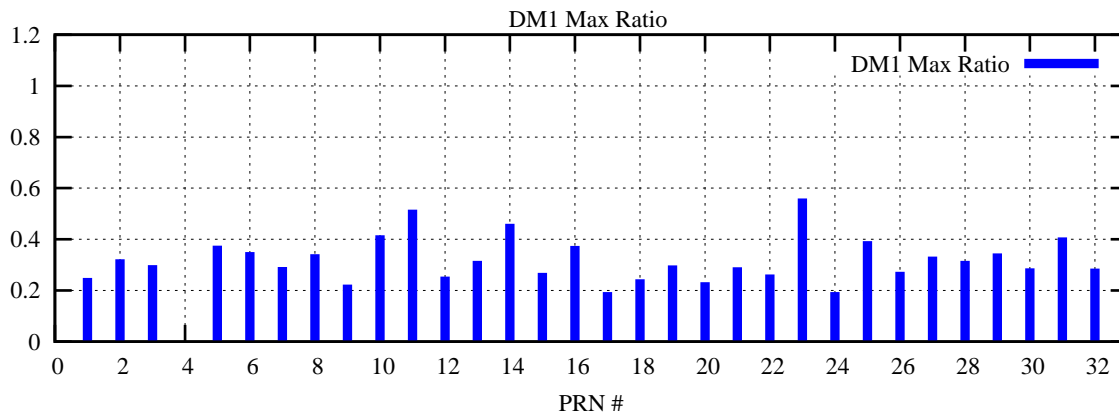

Ratio (PRN Bias/Threshold)

GpsWeek 2042 Day 5

Skinny (Type 0): PRN 8 22  
Broad (Type 2): PRN 7 15 17 21 24