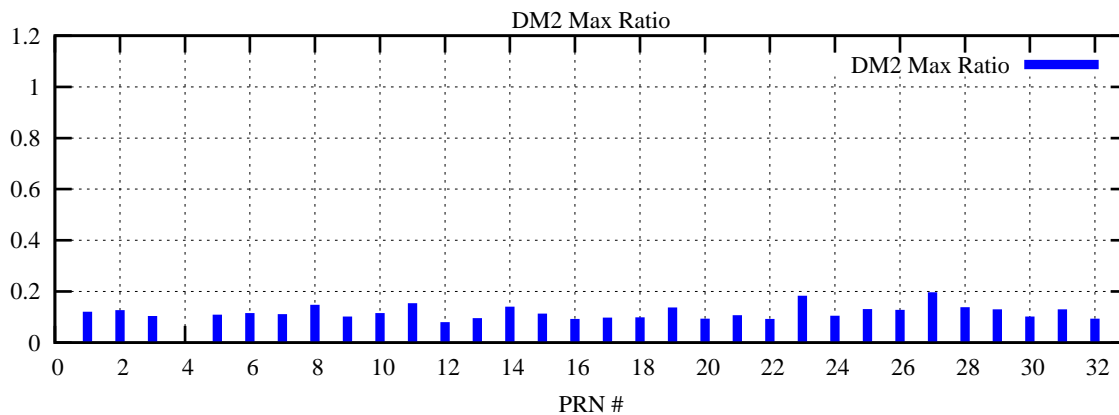

Ratio (PRN Bias/Threshold)

GpsWeek 2042 Day 5

Skinny (Type 0): PRN 8 22  
Broad (Type 2): PRN 7 15 17 21 24