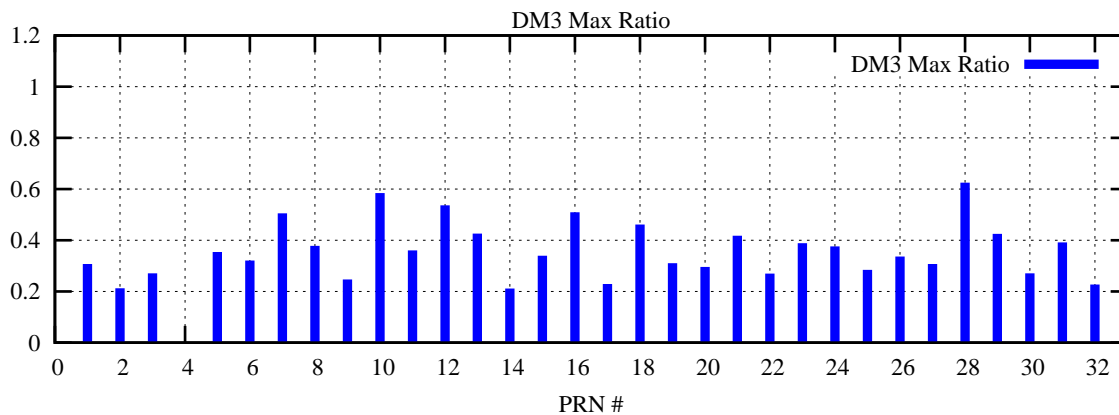

Ratio (PRN Bias/Threshold)

GpsWeek 2042 Day 5

Skinny (Type 0): PRN 8 22  
Broad (Type 2): PRN 7 15 17 21 24