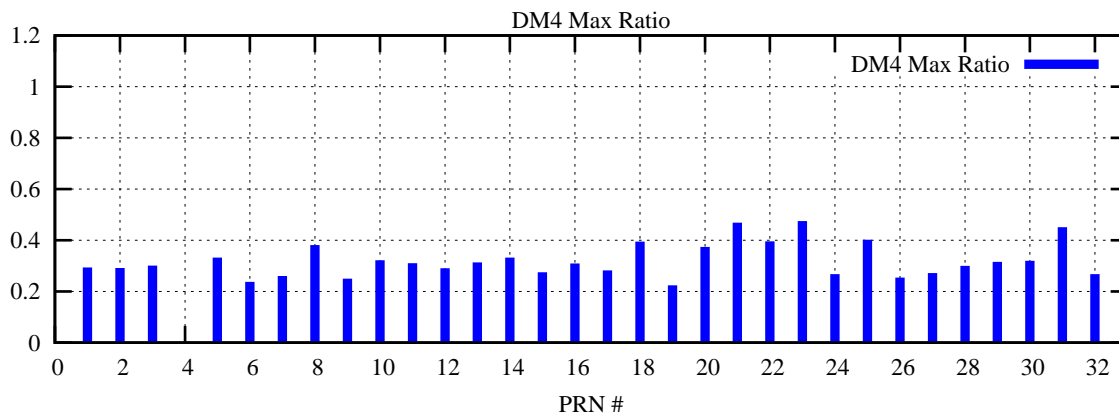

Ratio (PRN Bias/Threshold)

GpsWeek 2042 Day 5

Skinny (Type 0): PRN 8 22  
Broad (Type 2): PRN 7 15 17 21 24