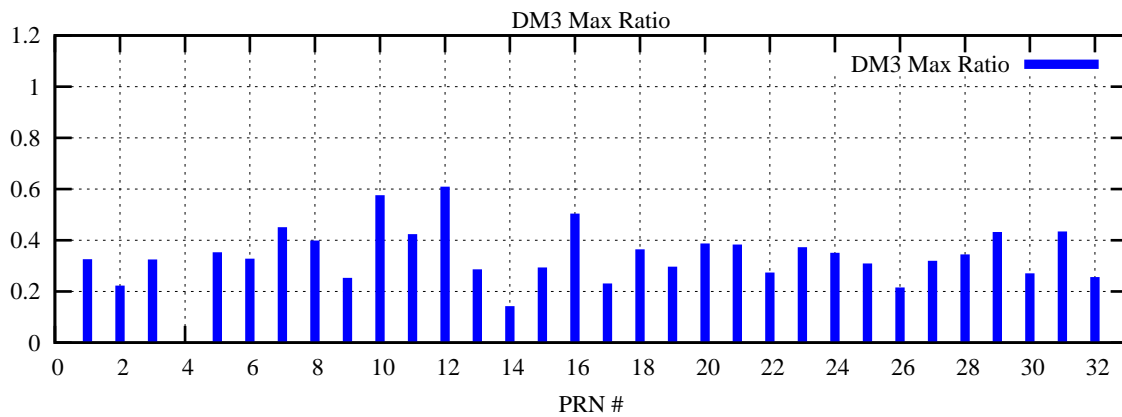

Ratio (PRN Bias/Threshold)

GpsWeek 2042 Day 6

Skinny (Type 0): PRN 8 22
Broad (Type 2): PRN 7 15 17 21 24