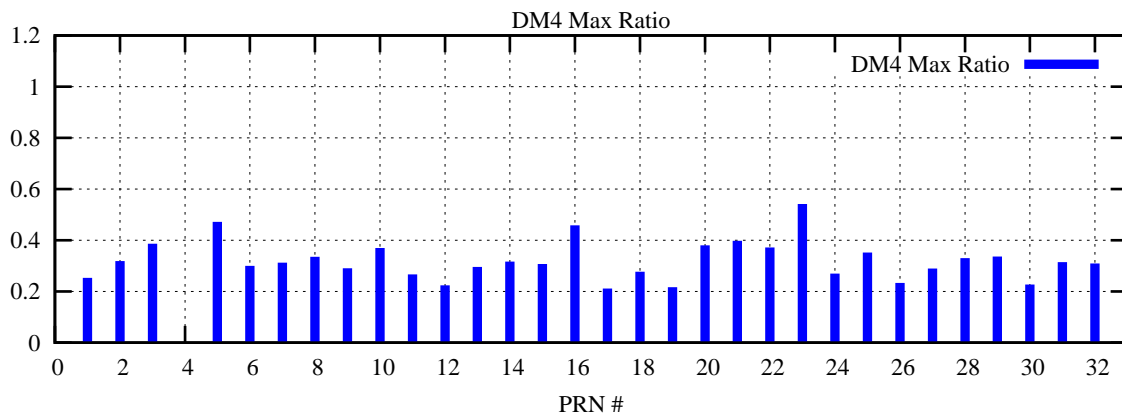

Ratio (PRN Bias/Threshold)

GpsWeek 2042 Day 6

Skinny (Type 0): PRN 8 22
Broad (Type 2): PRN 7 15 17 21 24