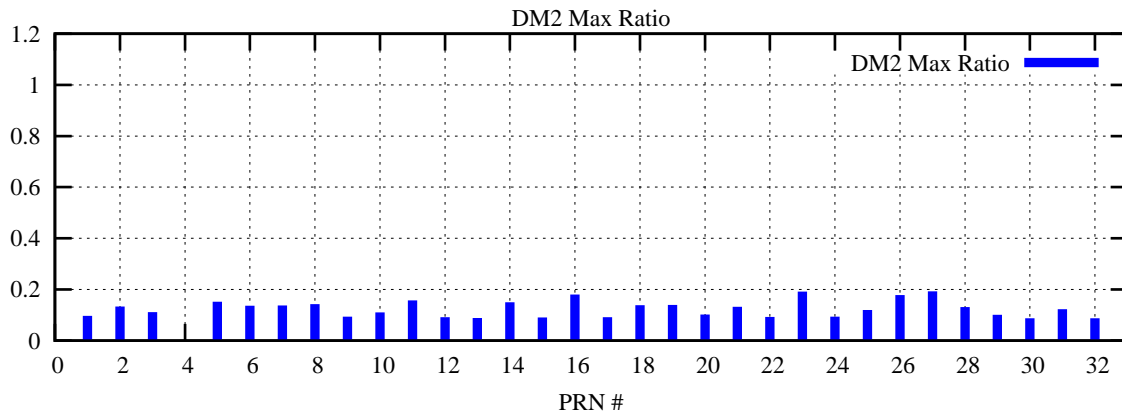

Ratio (PRN Bias/Threshold)

GpsWeek 2042 Day 6

Skinny (Type 0): PRN 8 22
Broad (Type 2): PRN 7 15 17 21 24