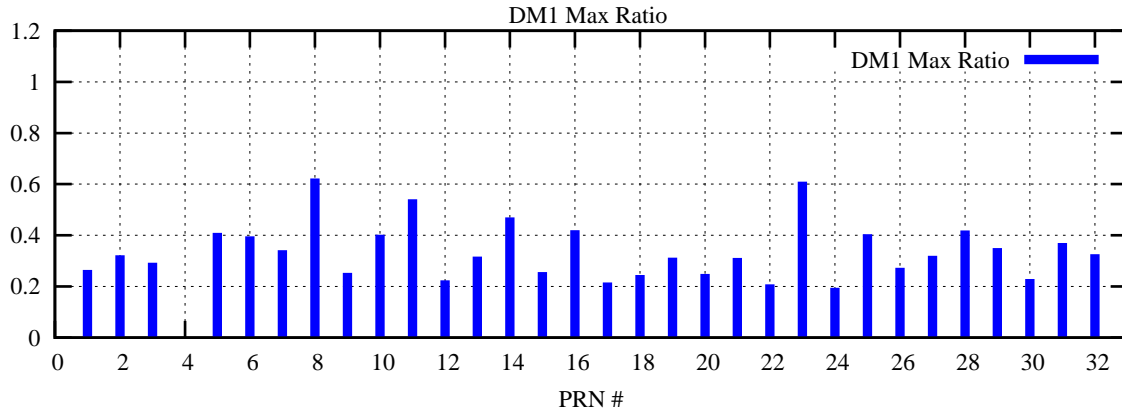

Ratio (PRN Bias/Threshold)

GpsWeek 2042 Day 6

Skinny (Type 0): PRN 8 22
Broad (Type 2): PRN 7 15 17 21 24