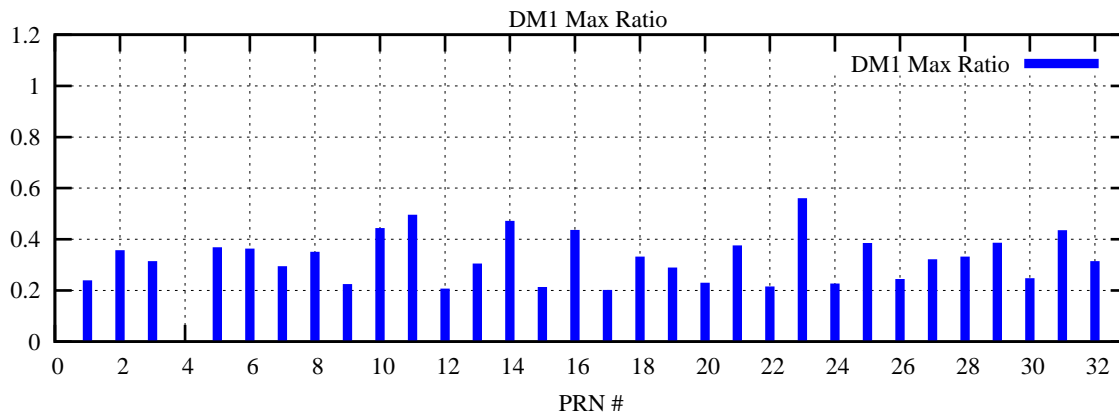

Ratio (PRN Bias/Threshold)

GpsWeek 2043 Day 0

Skinny (Type 0): PRN 8 22
Broad (Type 2): PRN 7 15 17 21 24