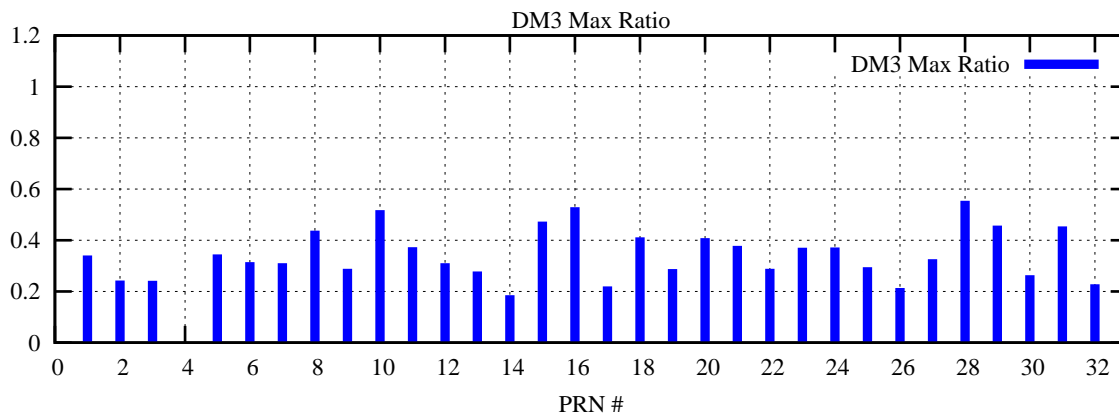

Ratio (PRN Bias/Threshold)

GpsWeek 2043 Day 0

Skinny (Type 0): PRN 8 22
Broad (Type 2): PRN 7 15 17 21 24