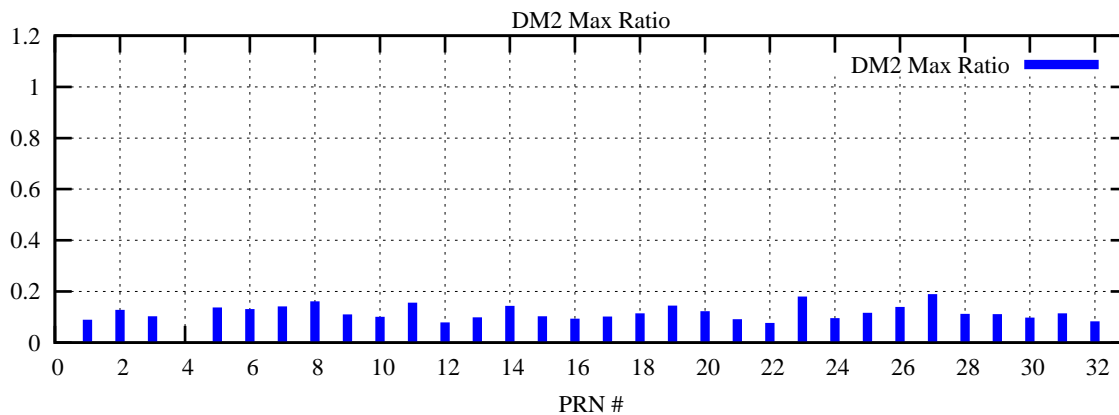

Ratio (PRN Bias/Threshold)

GpsWeek 2043 Day 0

Skinny (Type 0): PRN 8 22
Broad (Type 2): PRN 7 15 17 21 24