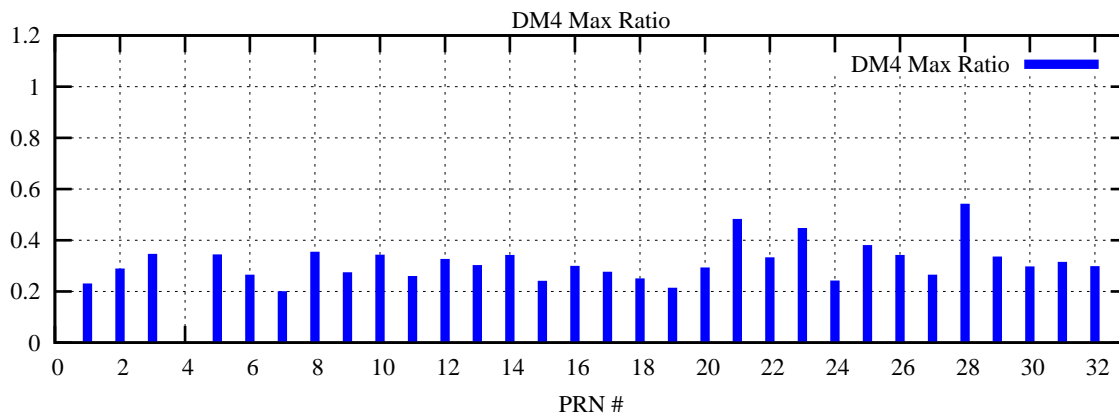

Ratio (PRN Bias/Threshold)

GpsWeek 2043 Day 0

Skinny (Type 0): PRN 8 22
Broad (Type 2): PRN 7 15 17 21 24