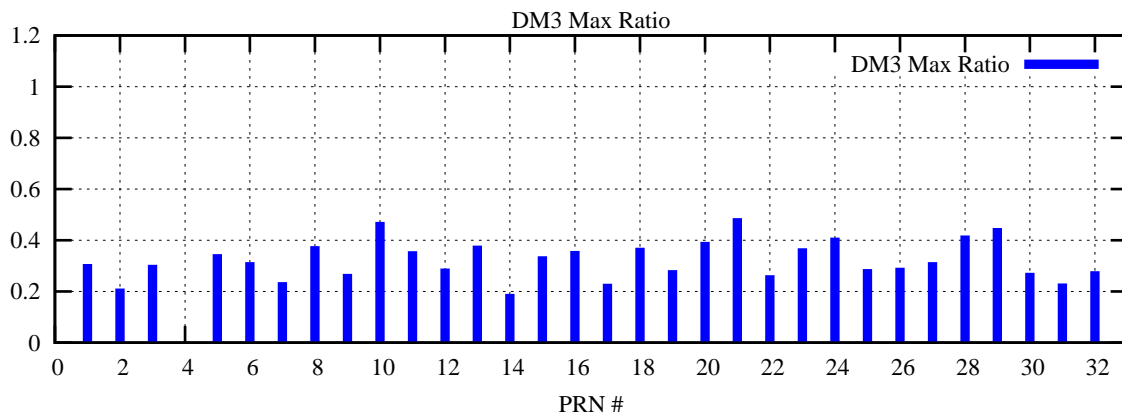

Ratio (PRN Bias/Threshold)

GpsWeek 2043 Day 1

Skinny (Type 0): PRN 8 22
Broad (Type 2): PRN 7 15 17 21 24