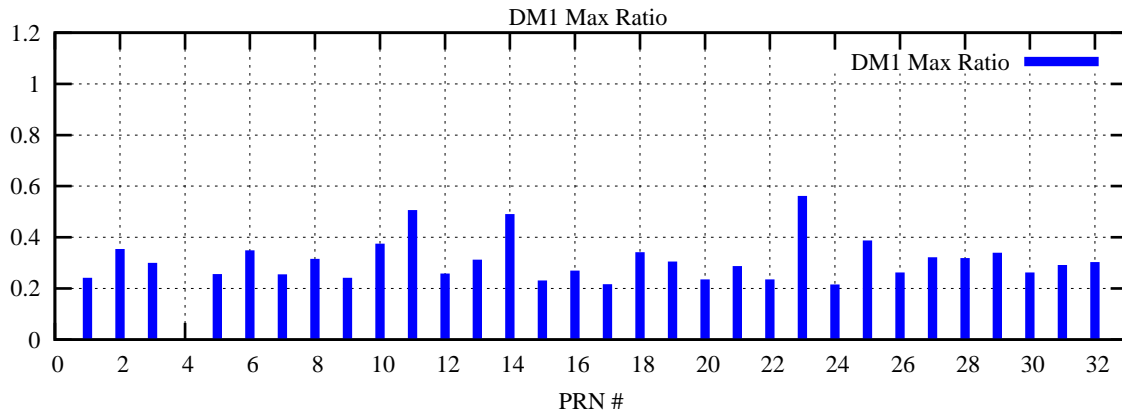

Ratio (PRN Bias/Threshold)

GpsWeek 2043 Day 1

Skinny (Type 0): PRN 8 22
Broad (Type 2): PRN 7 15 17 21 24