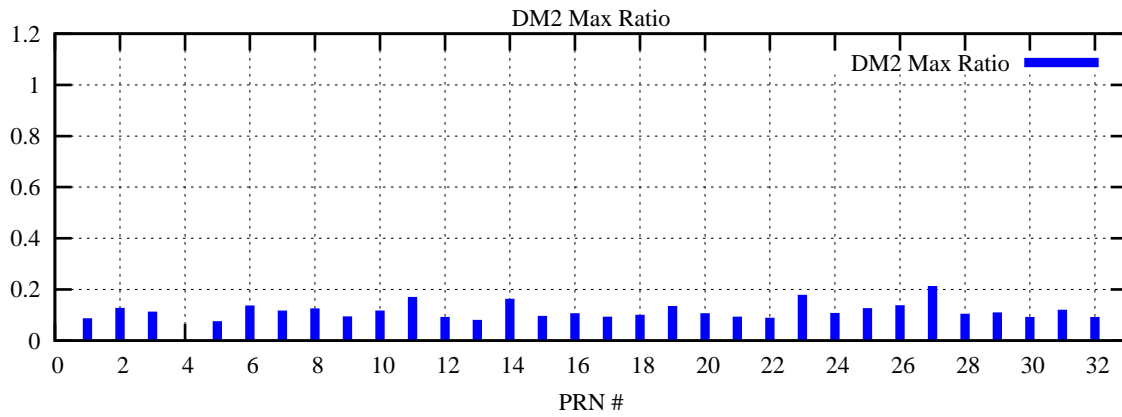

Ratio (PRN Bias/Threshold)

GpsWeek 2043 Day 1

Skinny (Type 0): PRN 8 22
Broad (Type 2): PRN 7 15 17 21 24