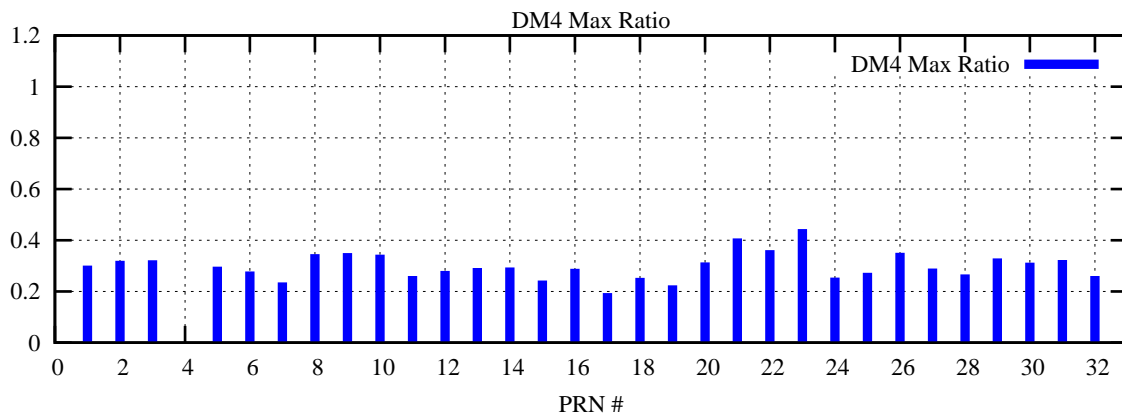

Ratio (PRN Bias/Threshold)

GpsWeek 2043 Day 1

Skinny (Type 0): PRN 8 22
Broad (Type 2): PRN 7 15 17 21 24