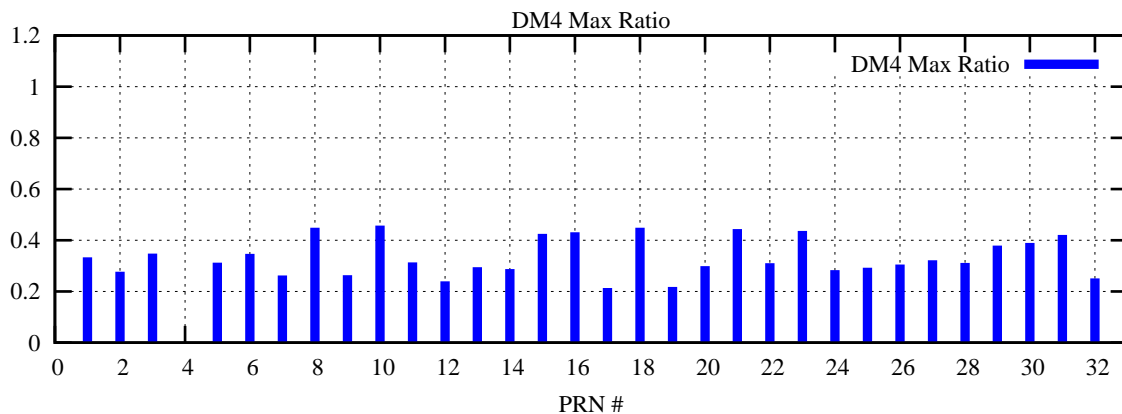

Ratio (PRN Bias/Threshold)

GpsWeek 2043 Day 2

Skinny (Type 0): PRN 8 22
Broad (Type 2): PRN 7 15 17 21 24