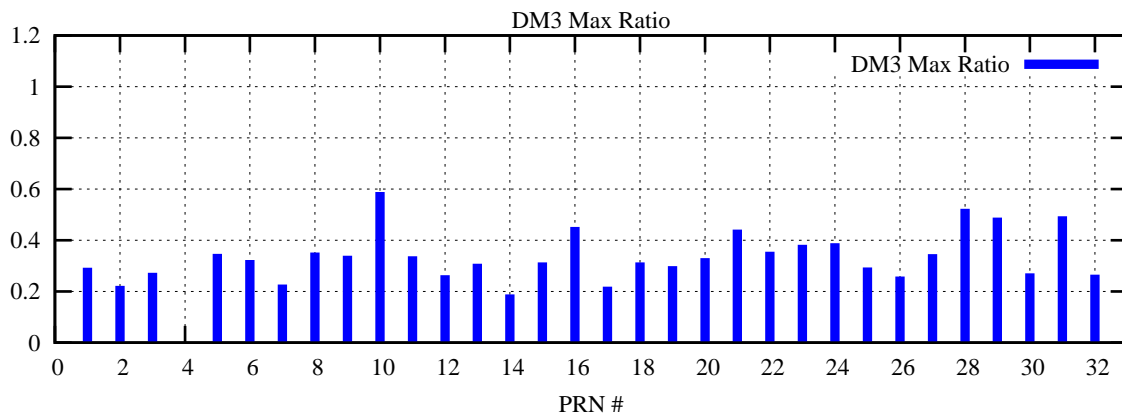

Ratio (PRN Bias/Threshold)

GpsWeek 2043 Day 2

Skinny (Type 0): PRN 8 22
Broad (Type 2): PRN 7 15 17 21 24