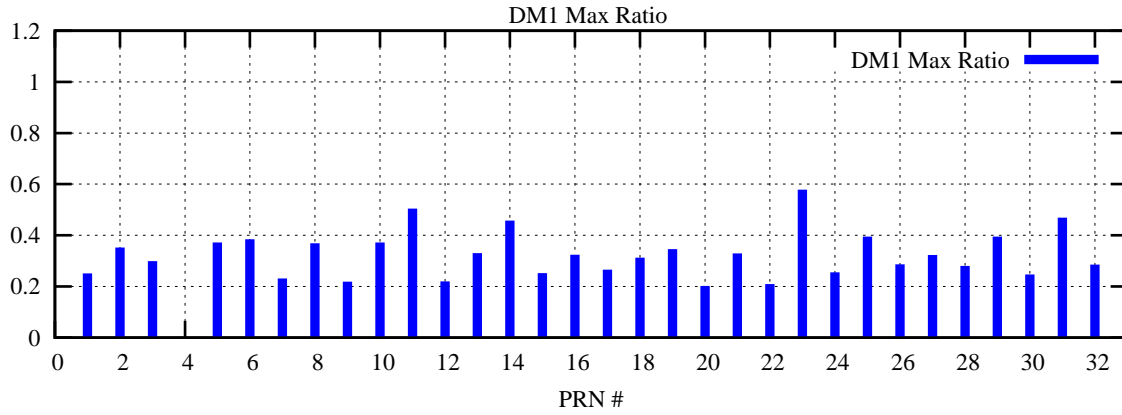

Ratio (PRN Bias/Threshold)

GpsWeek 2043 Day 2

Skinny (Type 0): PRN 8 22
Broad (Type 2): PRN 7 15 17 21 24