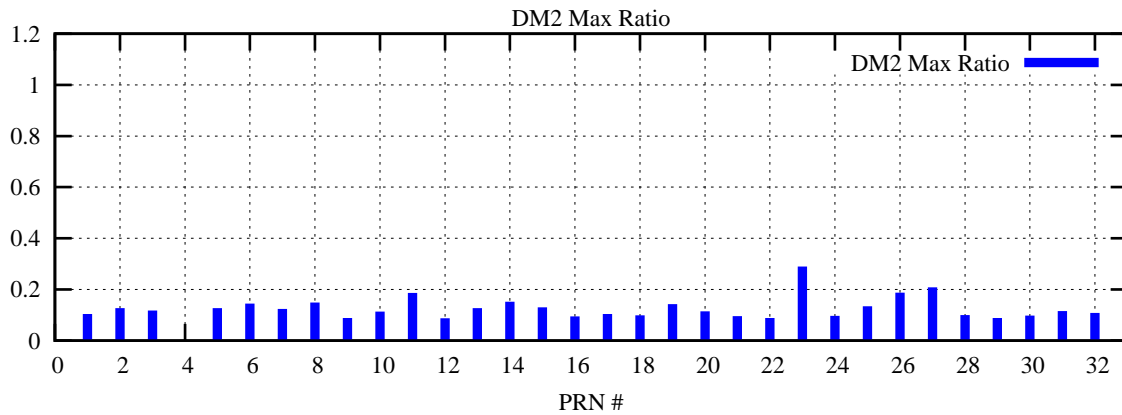

Ratio (PRN Bias/Threshold)

GpsWeek 2043 Day 2

Skinny (Type 0): PRN 8 22
Broad (Type 2): PRN 7 15 17 21 24