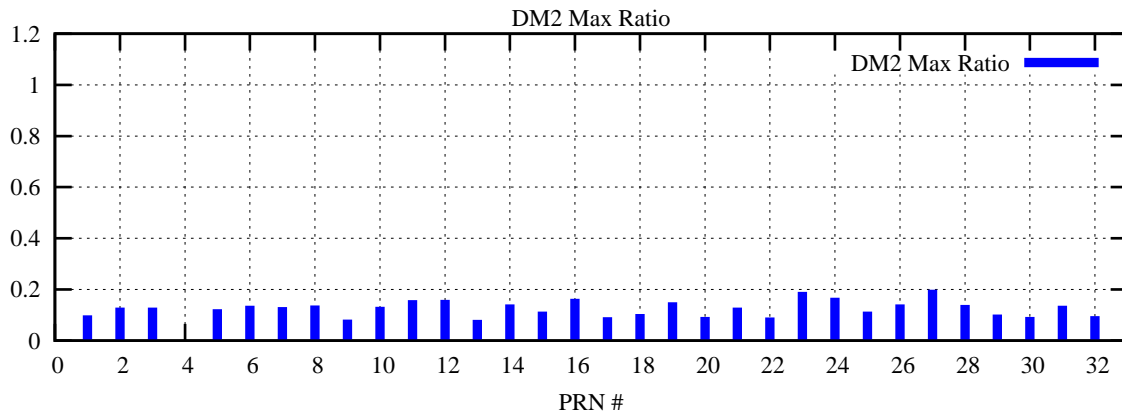

Ratio (PRN Bias/Threshold)

GpsWeek 2043 Day 4

Skinny (Type 0): PRN 8 22
Broad (Type 2): PRN 7 15 17 21 24