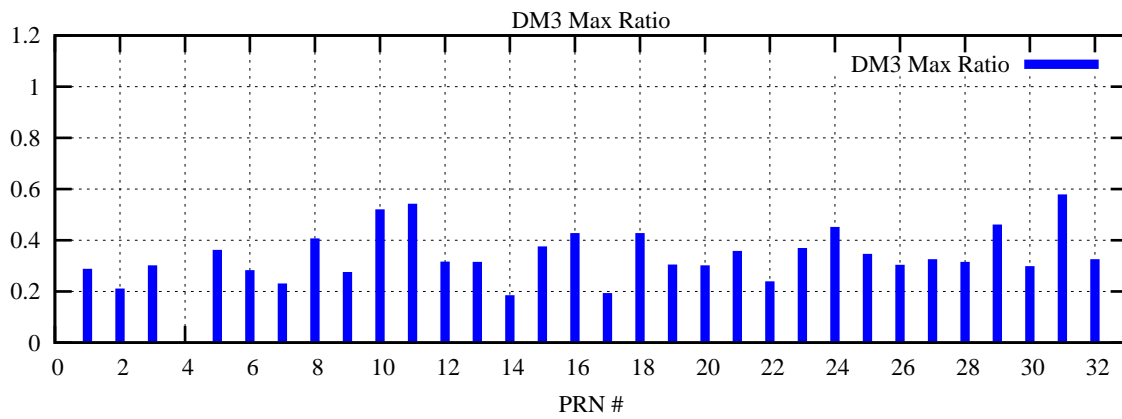

Ratio (PRN Bias/Threshold)

GpsWeek 2043 Day 4

Skinny (Type 0): PRN 8 22
Broad (Type 2): PRN 7 15 17 21 24