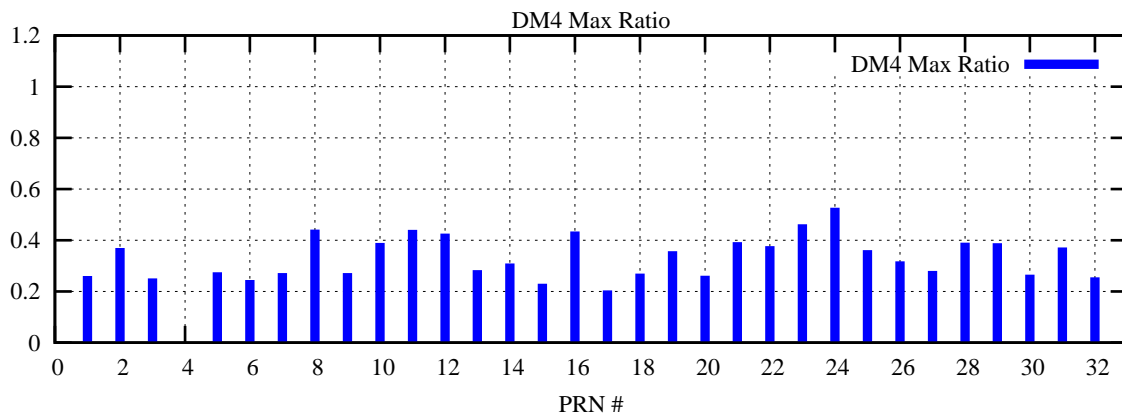

Ratio (PRN Bias/Threshold)

GpsWeek 2043 Day 4

Skinny (Type 0): PRN 8 22
Broad (Type 2): PRN 7 15 17 21 24