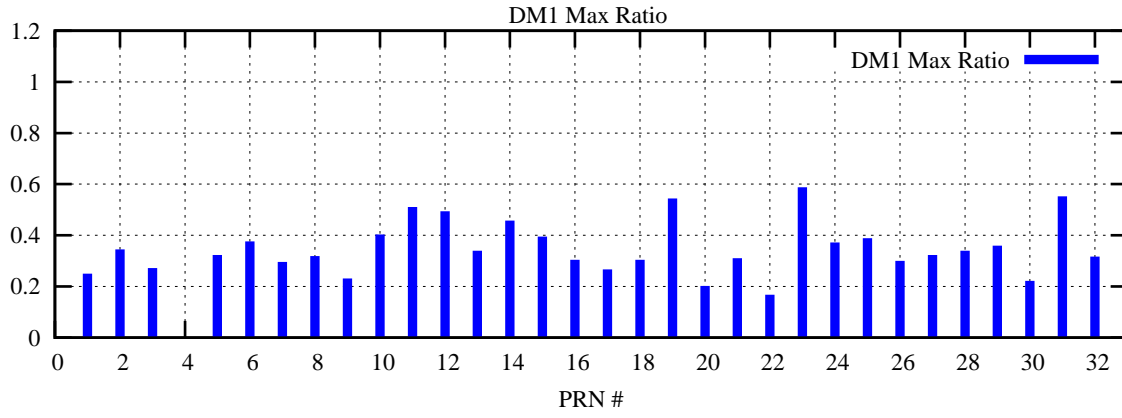

Ratio (PRN Bias/Threshold)

GpsWeek 2043 Day 4

Skinny (Type 0): PRN 8 22
Broad (Type 2): PRN 7 15 17 21 24