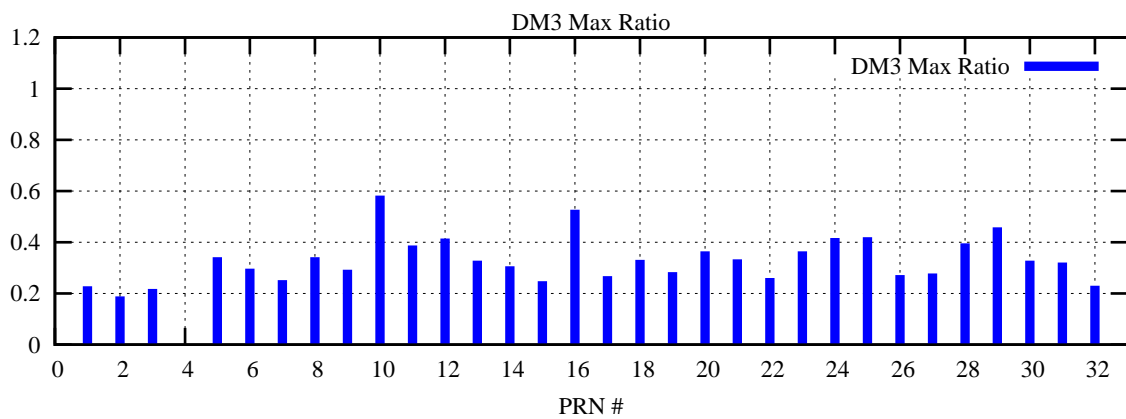

Ratio (PRN Bias/Threshold)

GpsWeek 2043 Day 5

Skinny (Type 0): PRN 8 22
Broad (Type 2): PRN 7 15 17 21 24