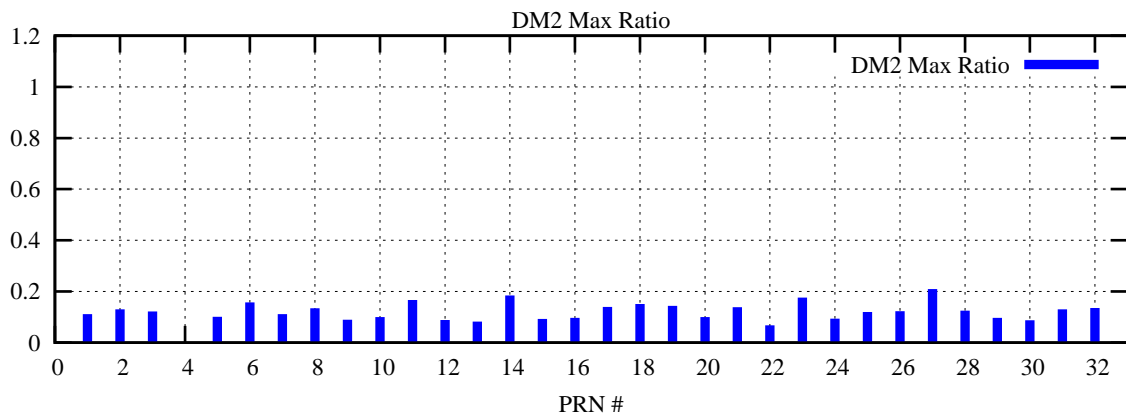

Ratio (PRN Bias/Threshold)

GpsWeek 2043 Day 5

Skinny (Type 0): PRN 8 22
Broad (Type 2): PRN 7 15 17 21 24