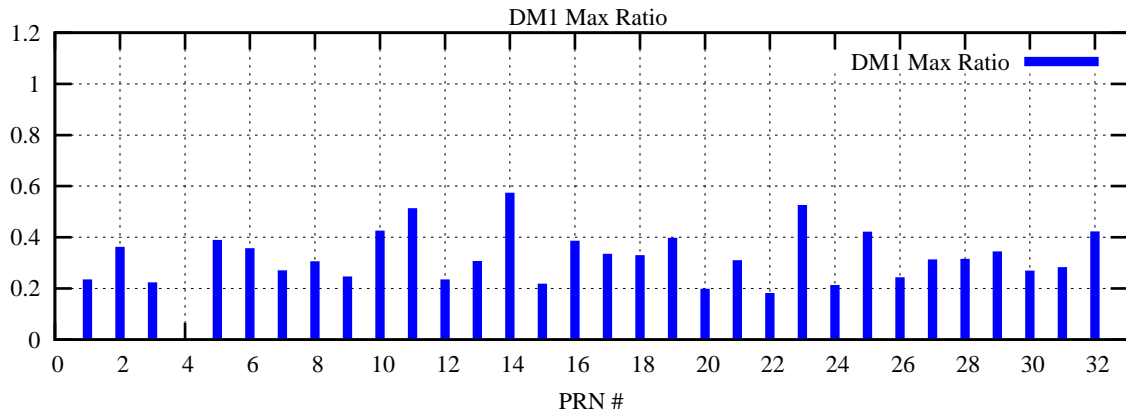

Ratio (PRN Bias/Threshold)

GpsWeek 2043 Day 5

Skinny (Type 0): PRN 8 22
Broad (Type 2): PRN 7 15 17 21 24