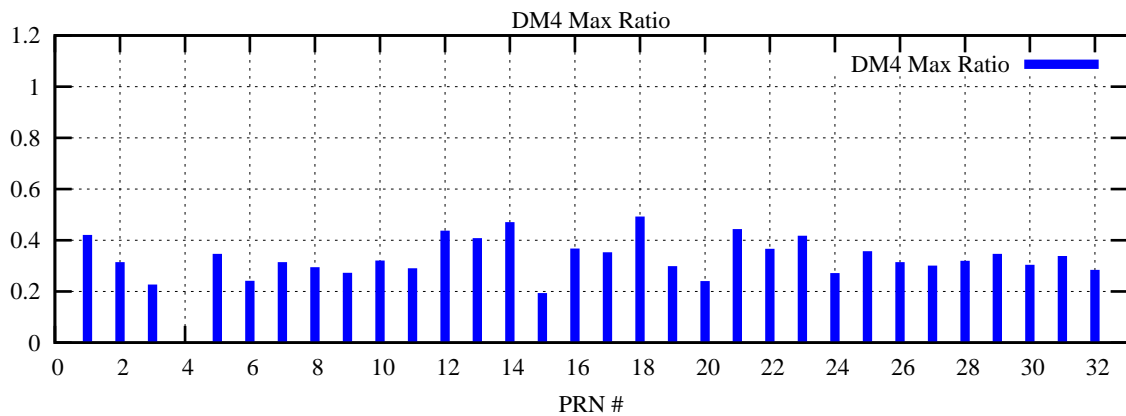

Ratio (PRN Bias/Threshold)

GpsWeek 2043 Day 5

Skinny (Type 0): PRN 8 22
Broad (Type 2): PRN 7 15 17 21 24