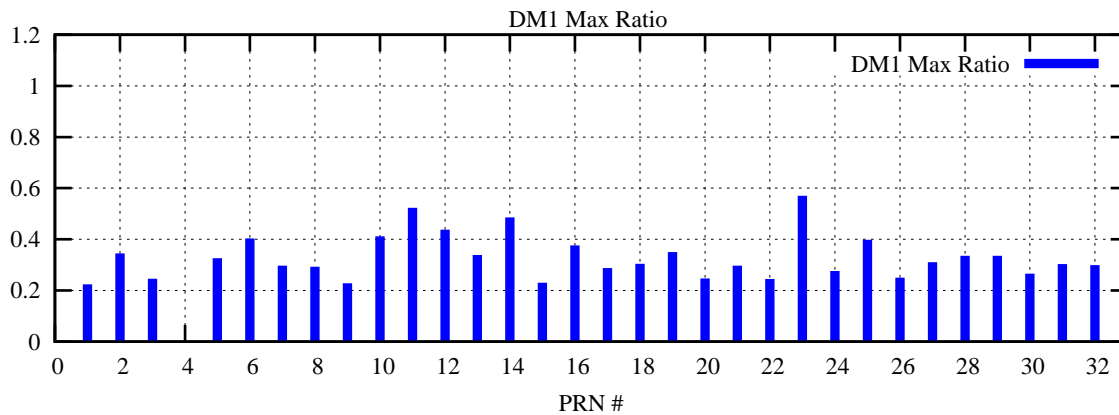

Ratio (PRN Bias/Threshold)

GpsWeek 2043 Day 6

Skinny (Type 0): PRN 8 22  
Broad (Type 2): PRN 7 15 17 21 24