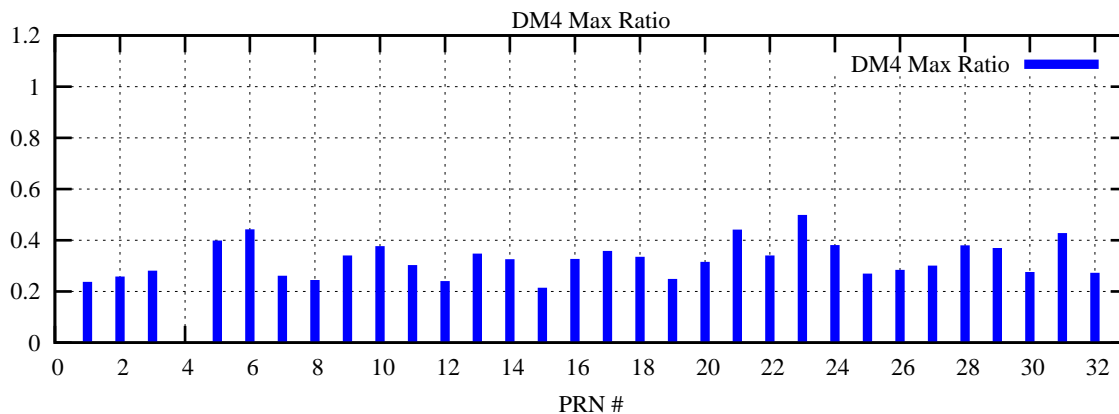

Ratio (PRN Bias/Threshold)

GpsWeek 2043 Day 6

Skinny (Type 0): PRN 8 22  
Broad (Type 2): PRN 7 15 17 21 24