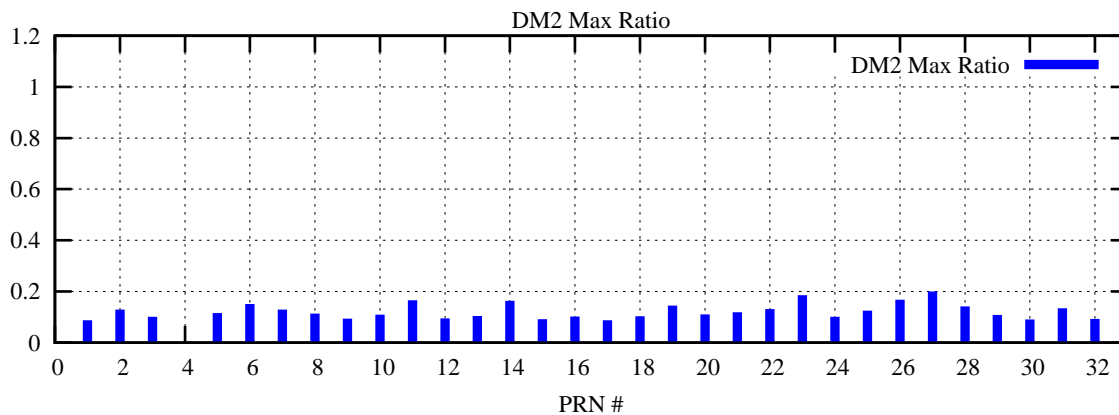

Ratio (PRN Bias/Threshold)

GpsWeek 2043 Day 6

Skinny (Type 0): PRN 8 22  
Broad (Type 2): PRN 7 15 17 21 24