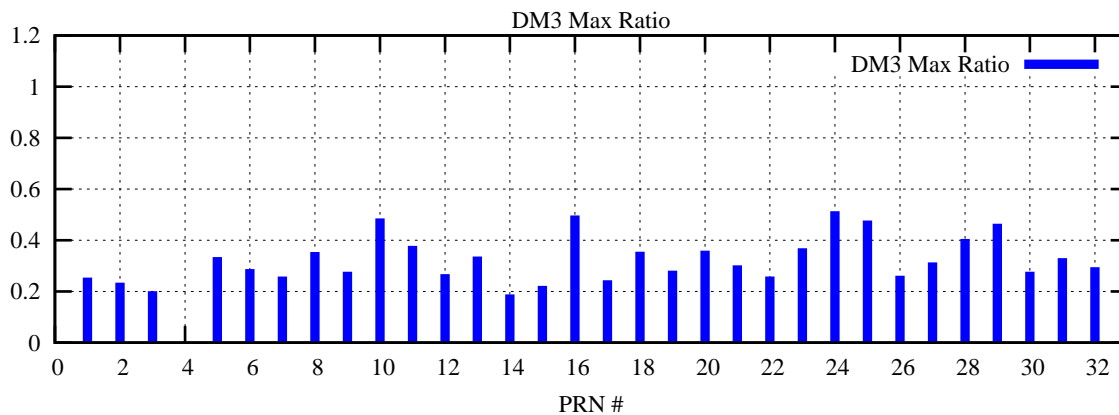

Ratio (PRN Bias/Threshold)

GpsWeek 2043 Day 6

Skinny (Type 0): PRN 8 22  
Broad (Type 2): PRN 7 15 17 21 24