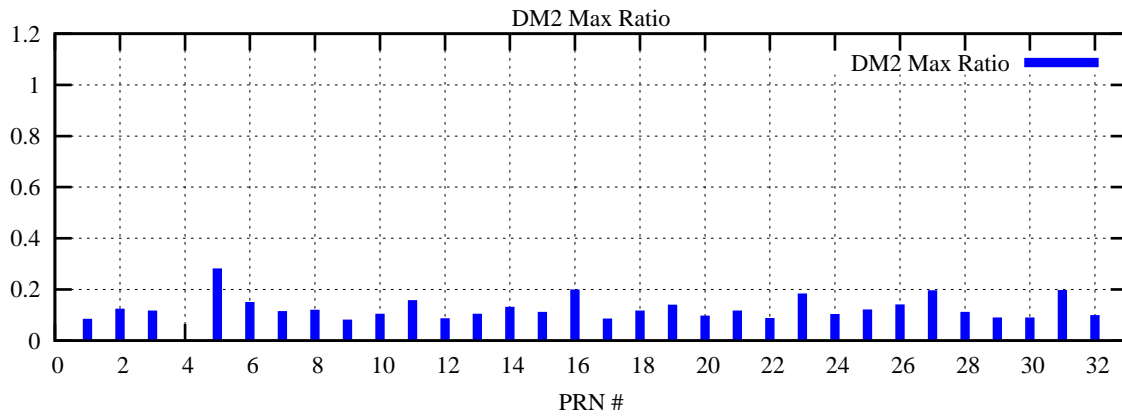

Ratio (PRN Bias/Threshold)

GpsWeek 2044 Day 0

Skinny (Type 0): PRN 8 22
Broad (Type 2): PRN 7 15 17 21 24