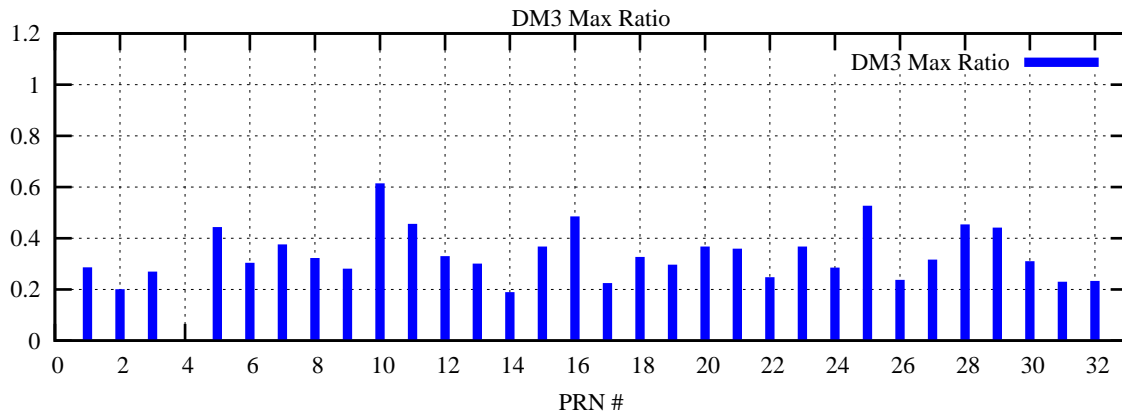

Ratio (PRN Bias/Threshold)

GpsWeek 2044 Day 0

Skinny (Type 0): PRN 8 22
Broad (Type 2): PRN 7 15 17 21 24