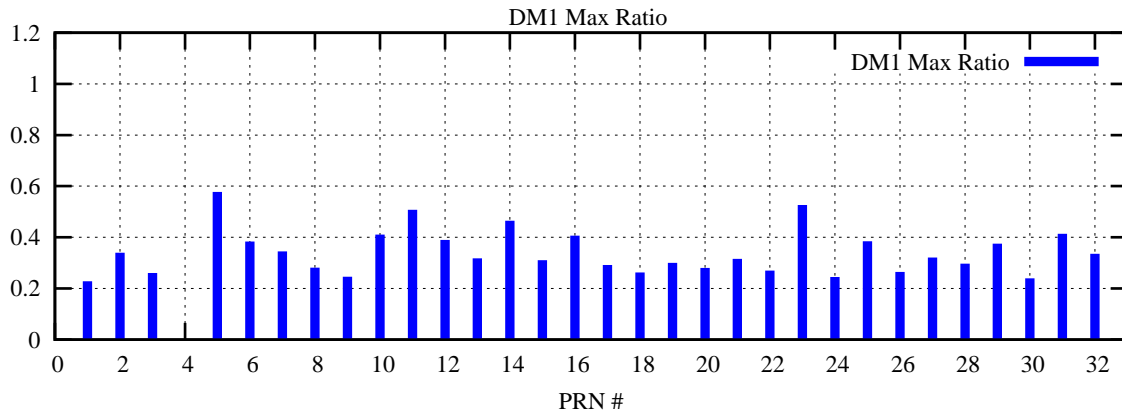

Ratio (PRN Bias/Threshold)

GpsWeek 2044 Day 0

Skinny (Type 0): PRN 8 22
Broad (Type 2): PRN 7 15 17 21 24