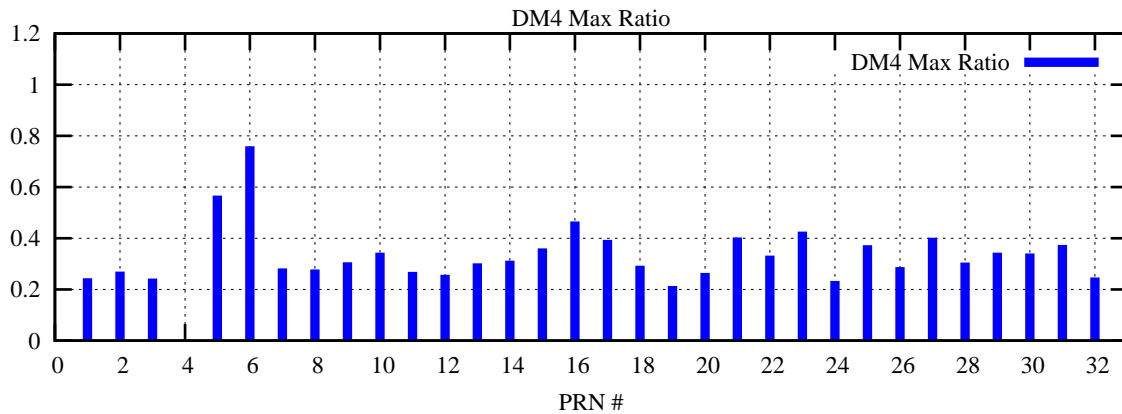

Ratio (PRN Bias/Threshold)

GpsWeek 2044 Day 0

Skinny (Type 0): PRN 8 22
Broad (Type 2): PRN 7 15 17 21 24