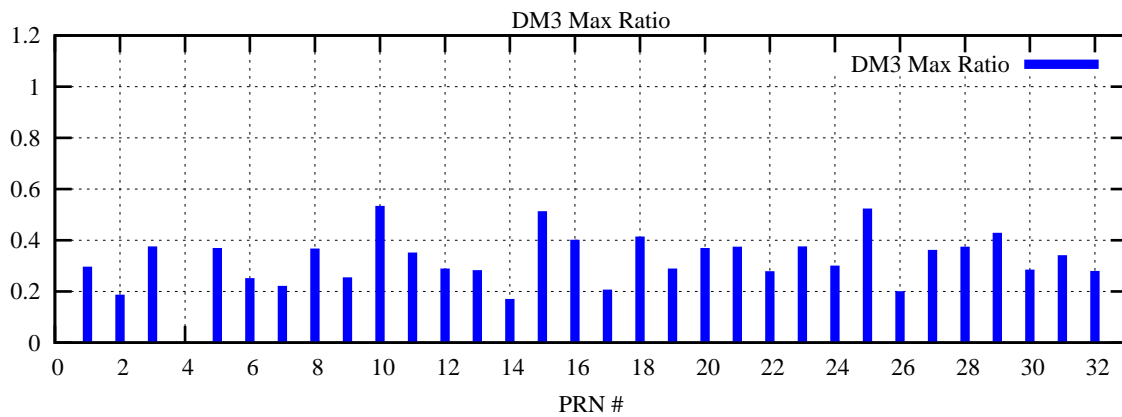

Ratio (PRN Bias/Threshold)

GpsWeek 2044 Day 1

Skinny (Type 0): PRN 8 22
Broad (Type 2): PRN 7 15 17 21 24