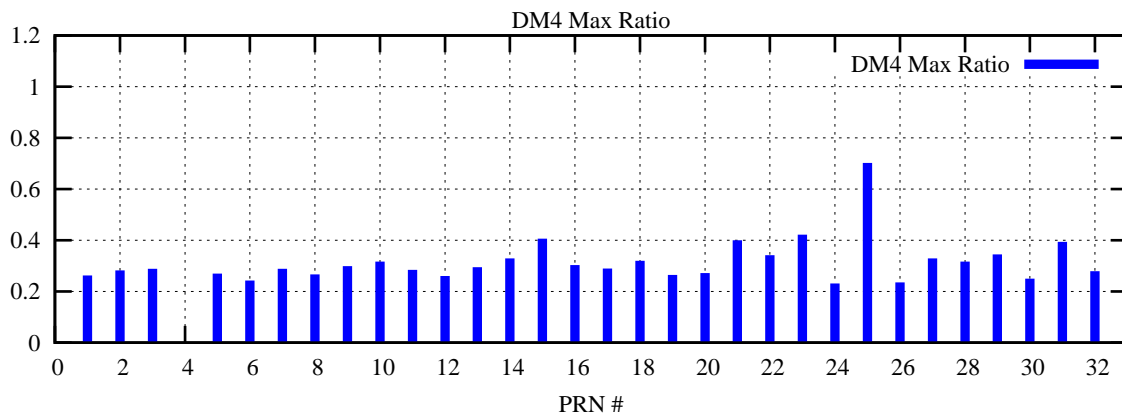

Ratio (PRN Bias/Threshold)

GpsWeek 2044 Day 1

Skinny (Type 0): PRN 8 22
Broad (Type 2): PRN 7 15 17 21 24