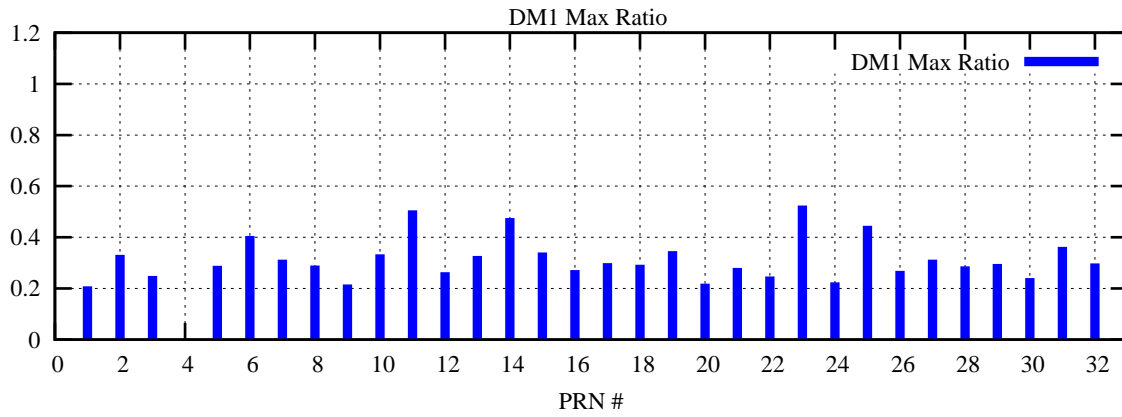

Ratio (PRN Bias/Threshold)

GpsWeek 2044 Day 1

Skinny (Type 0): PRN 8 22
Broad (Type 2): PRN 7 15 17 21 24