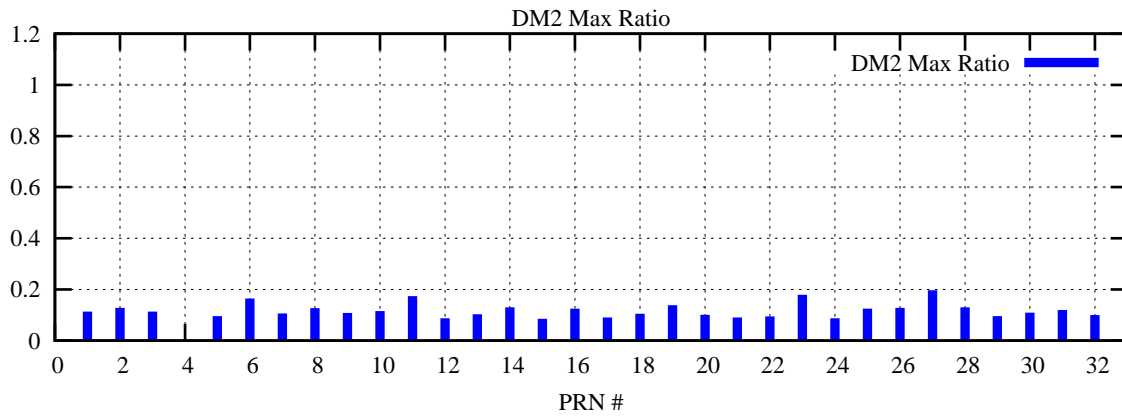

Ratio (PRN Bias/Threshold)

GpsWeek 2044 Day 1

Skinny (Type 0): PRN 8 22
Broad (Type 2): PRN 7 15 17 21 24