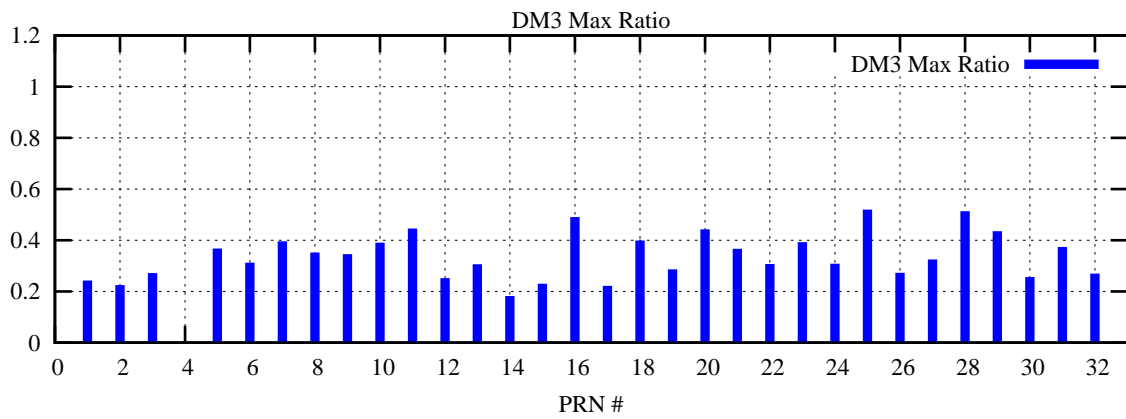

Ratio (PRN Bias/Threshold)

GpsWeek 2044 Day 2

Skinny (Type 0): PRN 8 22
Broad (Type 2): PRN 7 15 17 21 24