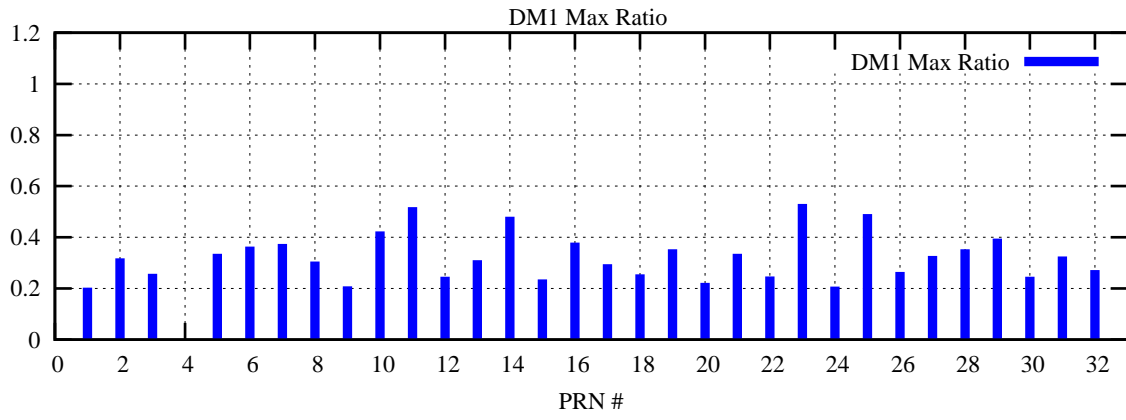

Ratio (PRN Bias/Threshold)

GpsWeek 2044 Day 2

Skinny (Type 0): PRN 8 22
Broad (Type 2): PRN 7 15 17 21 24