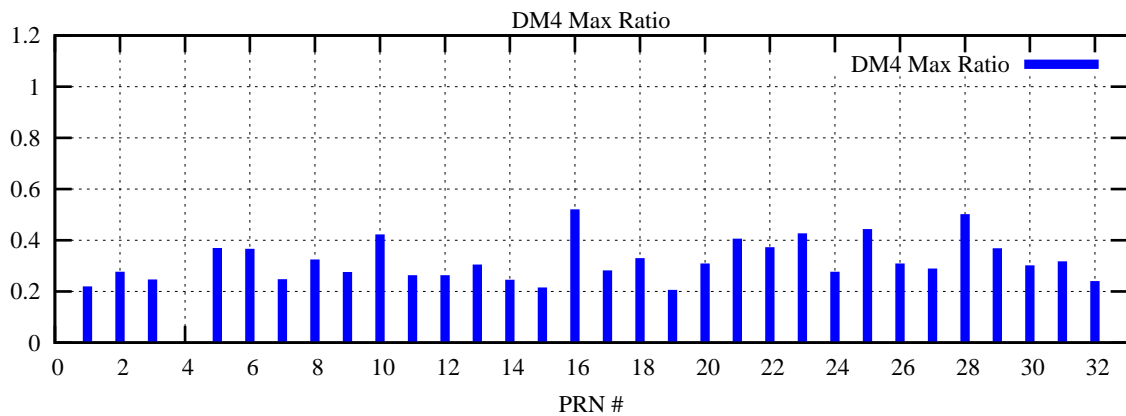

Ratio (PRN Bias/Threshold)

GpsWeek 2044 Day 2

Skinny (Type 0): PRN 8 22
Broad (Type 2): PRN 7 15 17 21 24