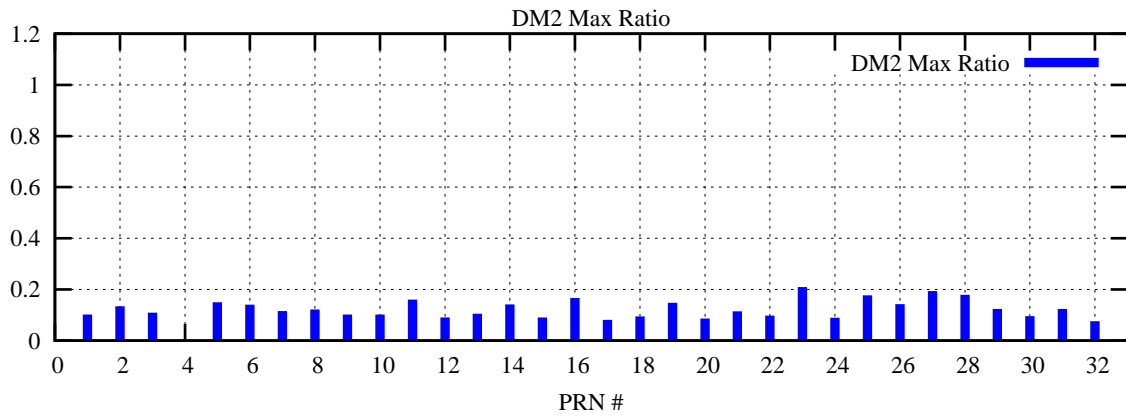

Ratio (PRN Bias/Threshold)

GpsWeek 2044 Day 2

Skinny (Type 0): PRN 8 22
Broad (Type 2): PRN 7 15 17 21 24