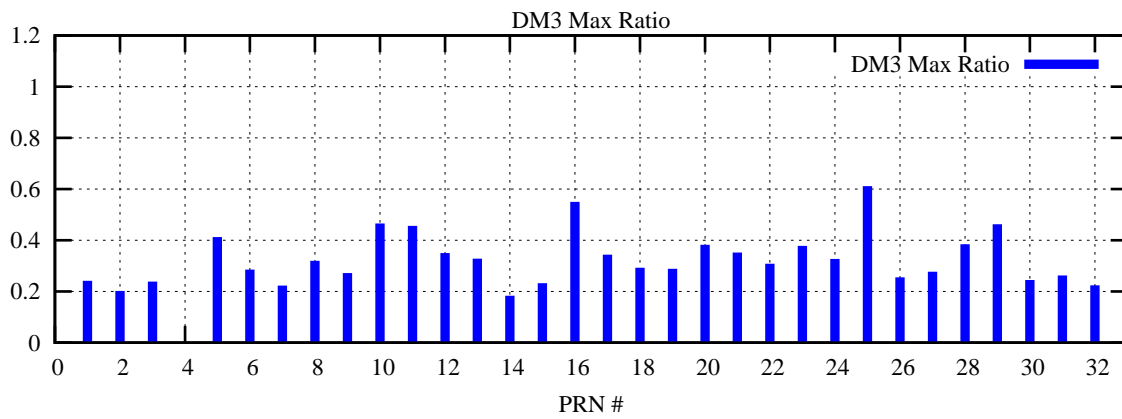

Ratio (PRN Bias/Threshold)

GpsWeek 2044 Day 4

Skinny (Type 0): PRN 8 22
Broad (Type 2): PRN 7 15 17 21 24