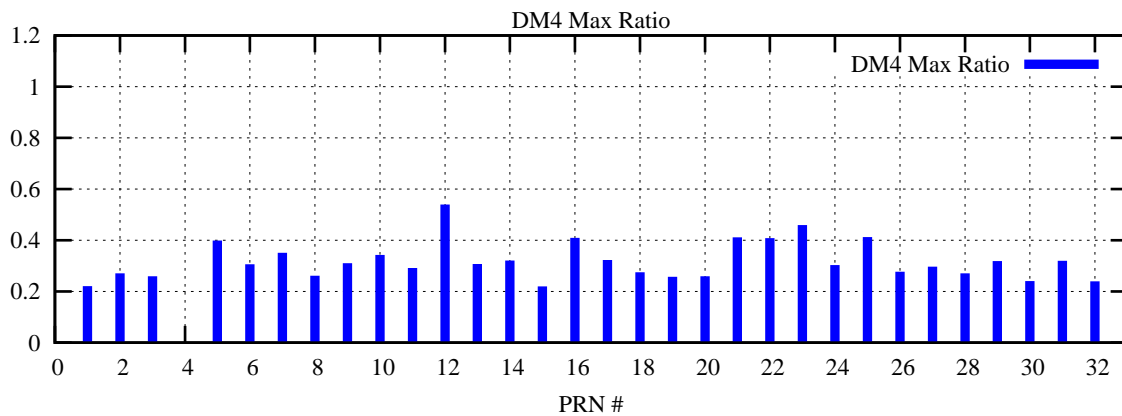

Ratio (PRN Bias/Threshold)

GpsWeek 2044 Day 4

Skinny (Type 0): PRN 8 22
Broad (Type 2): PRN 7 15 17 21 24