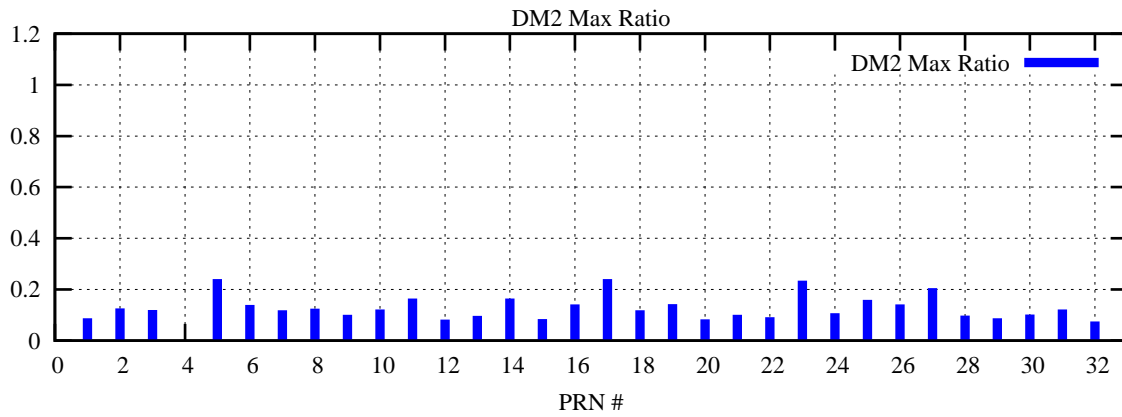

Ratio (PRN Bias/Threshold)

GpsWeek 2044 Day 4

Skinny (Type 0): PRN 8 22
Broad (Type 2): PRN 7 15 17 21 24