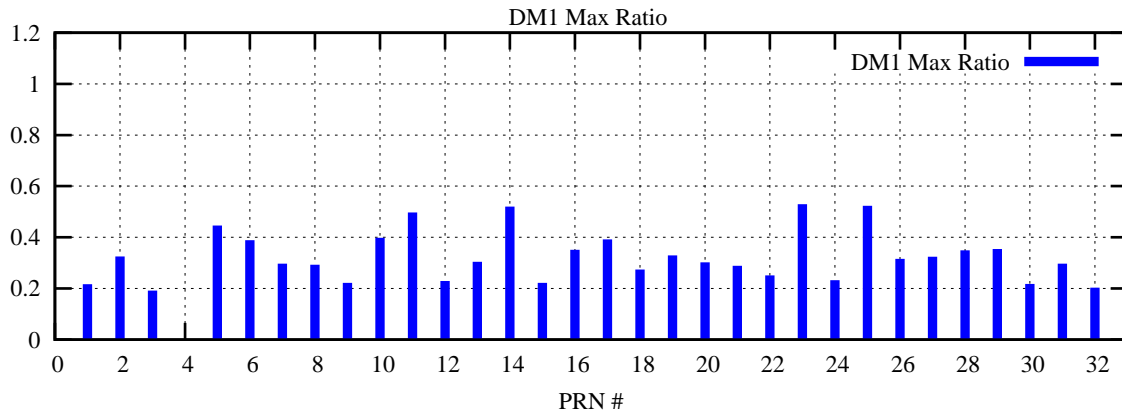

Ratio (PRN Bias/Threshold)

GpsWeek 2044 Day 4

Skinny (Type 0): PRN 8 22
Broad (Type 2): PRN 7 15 17 21 24