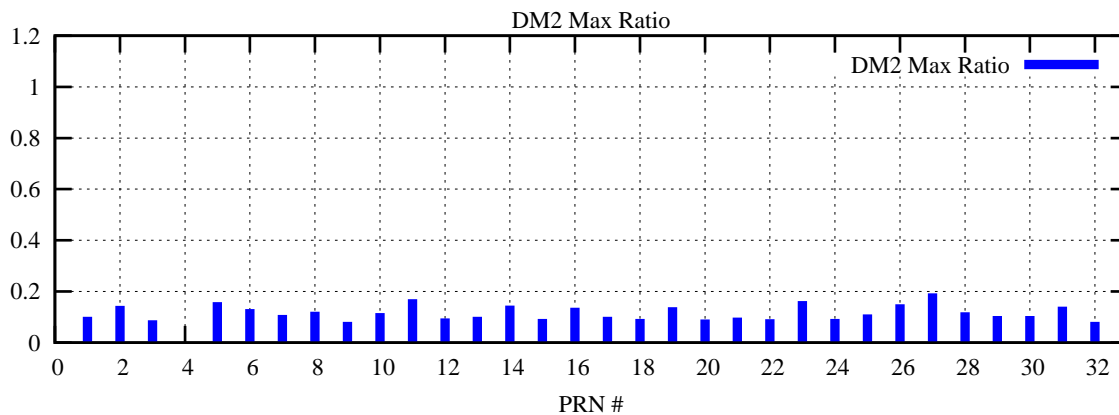

Ratio (PRN Bias/Threshold)

GpsWeek 2044 Day 6

Skinny (Type 0): PRN 8 22
Broad (Type 2): PRN 7 15 17 21 24