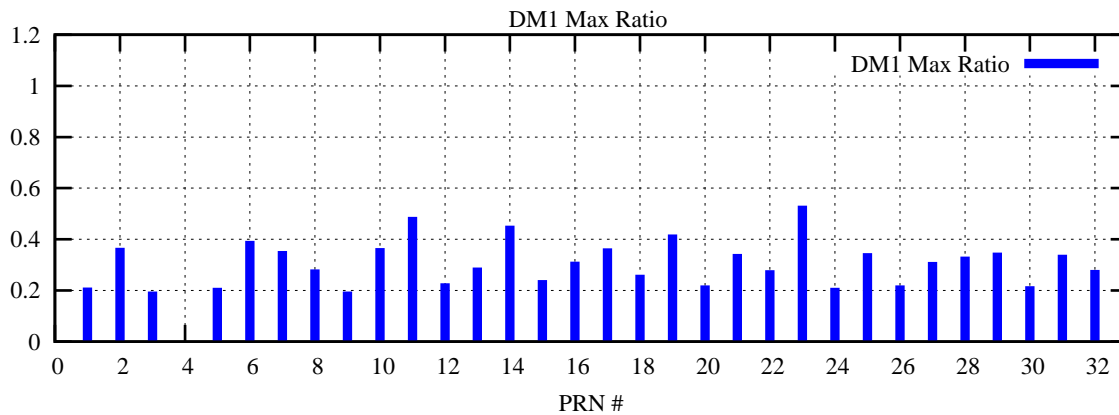

Ratio (PRN Bias/Threshold)

GpsWeek 2044 Day 6

Skinny (Type 0): PRN 8 22
Broad (Type 2): PRN 7 15 17 21 24