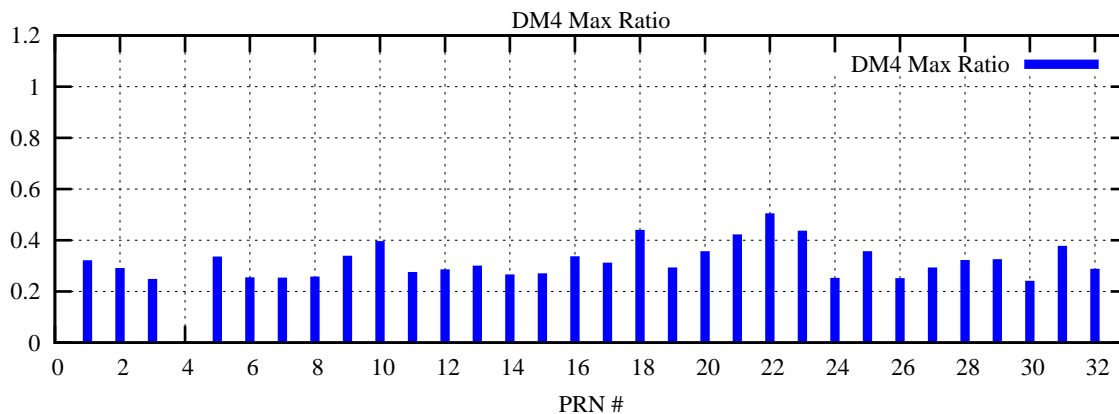

Ratio (PRN Bias/Threshold)

GpsWeek 2044 Day 6

Skinny (Type 0): PRN 8 22
Broad (Type 2): PRN 7 15 17 21 24