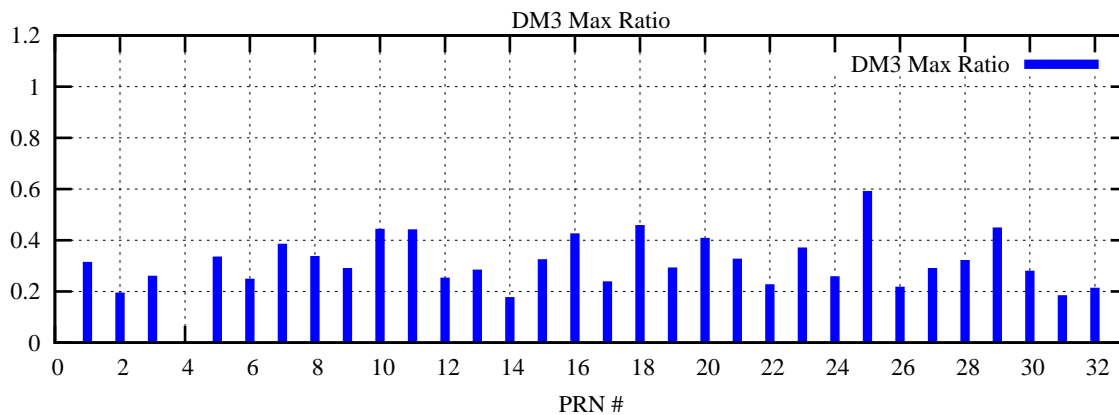

Ratio (PRN Bias/Threshold)

GpsWeek 2044 Day 6

Skinny (Type 0): PRN 8 22
Broad (Type 2): PRN 7 15 17 21 24