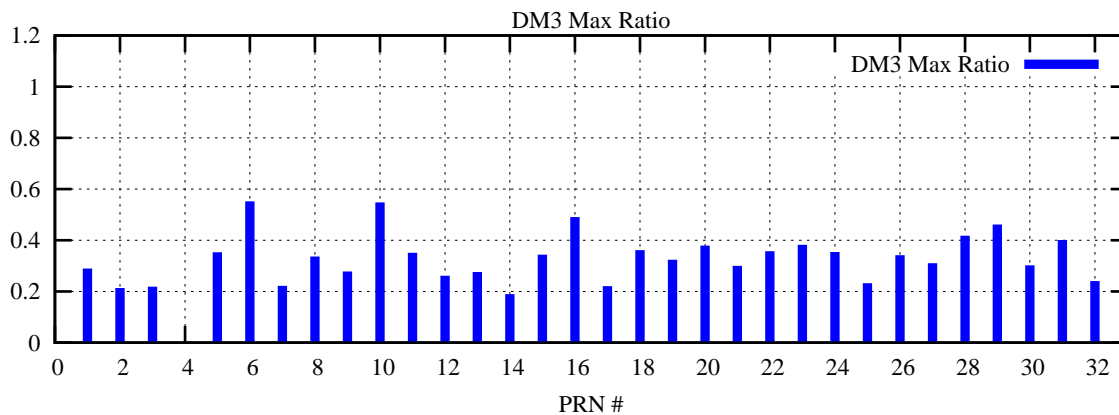

Ratio (PRN Bias/Threshold)

GpsWeek 2045 Day 0

Skinny (Type 0): PRN 8 22  
Broad (Type 2): PRN 7 15 17 21 24