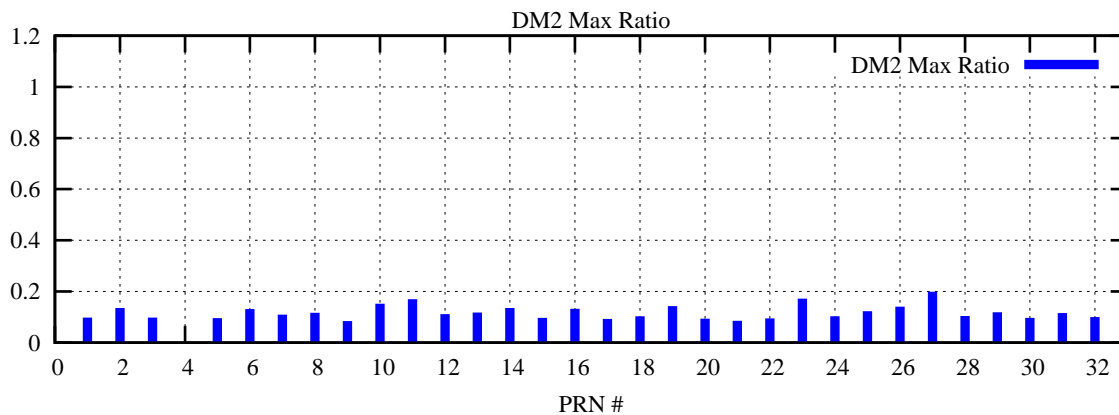

Ratio (PRN Bias/Threshold)

GpsWeek 2045 Day 0

Skinny (Type 0): PRN 8 22  
Broad (Type 2): PRN 7 15 17 21 24