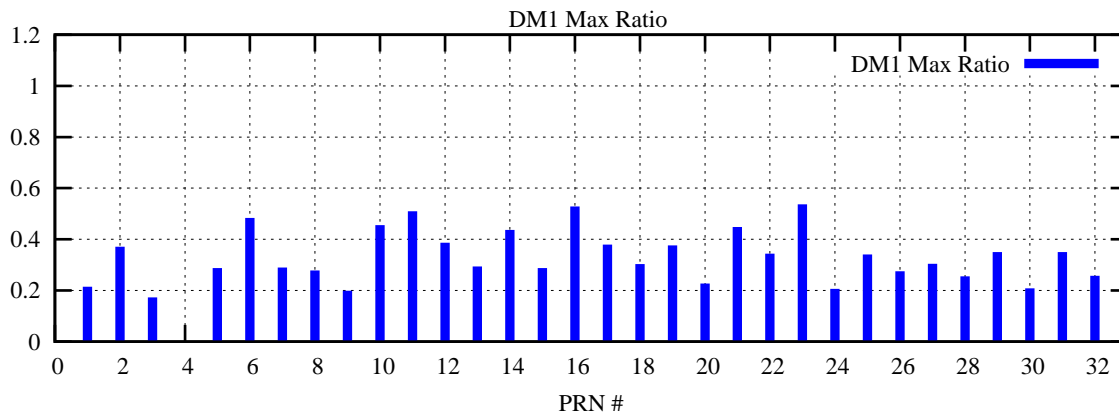

Ratio (PRN Bias/Threshold)

GpsWeek 2045 Day 0

Skinny (Type 0): PRN 8 22  
Broad (Type 2): PRN 7 15 17 21 24