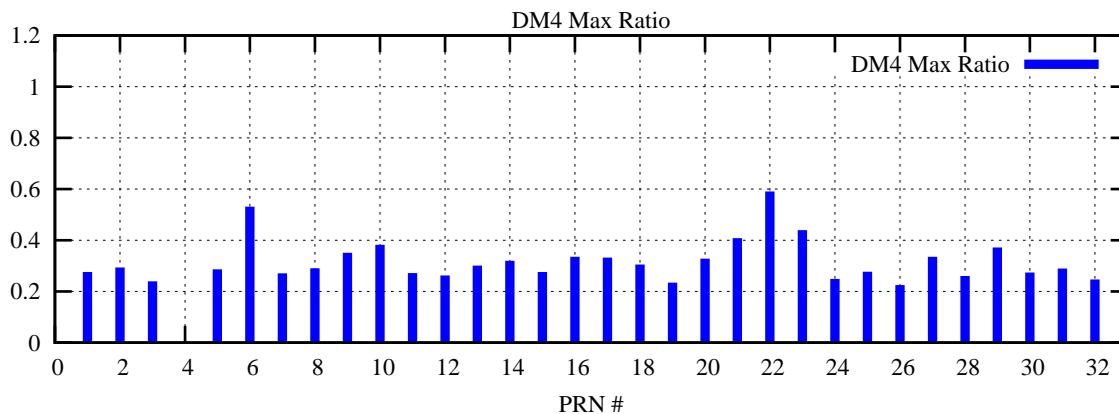

Ratio (PRN Bias/Threshold)

GpsWeek 2045 Day 0

Skinny (Type 0): PRN 8 22  
Broad (Type 2): PRN 7 15 17 21 24