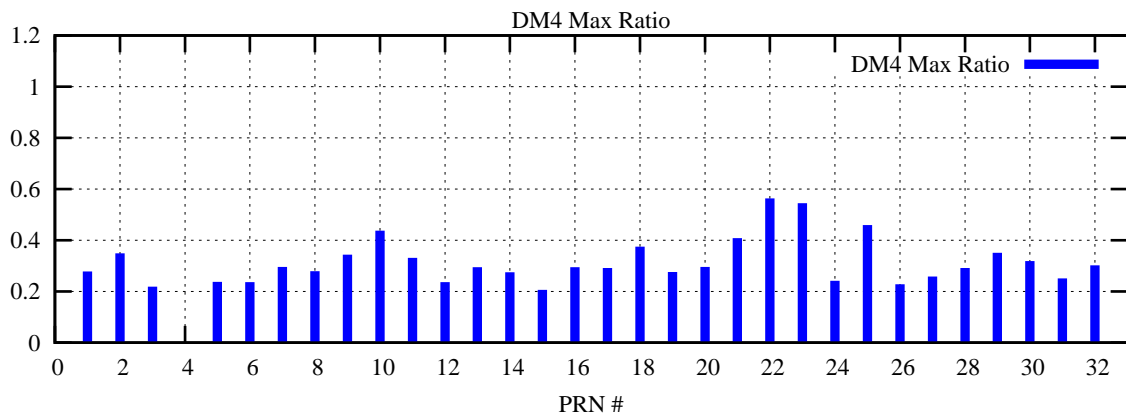

Ratio (PRN Bias/Threshold)  
GpsWeek 2045 Day 2

Skinny (Type 0): PRN 8 22  
Broad (Type 2): PRN 7 15 17 21 24