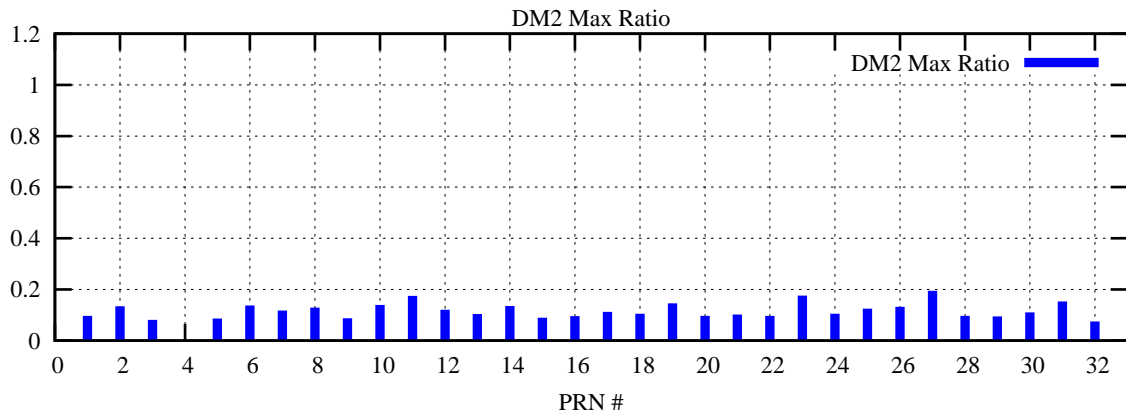

Ratio (PRN Bias/Threshold)  
GpsWeek 2045 Day 2

Skinny (Type 0): PRN 8 22  
Broad (Type 2): PRN 7 15 17 21 24