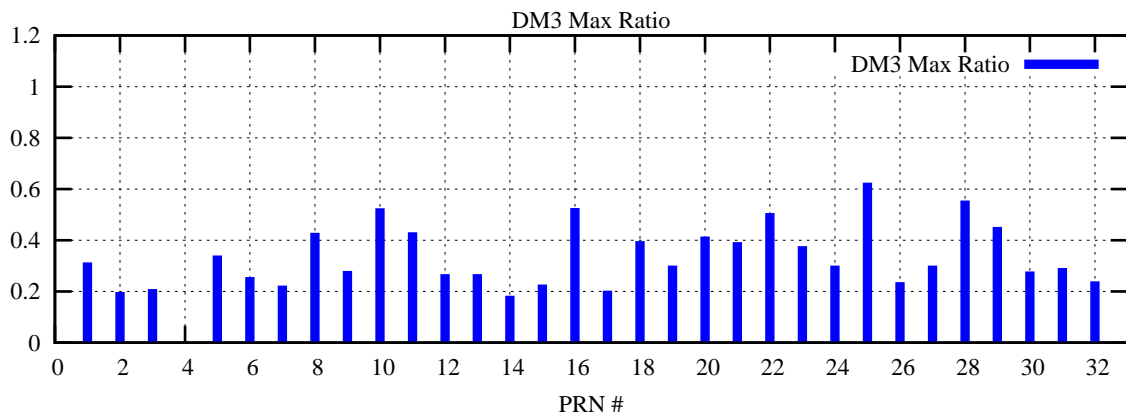

Ratio (PRN Bias/Threshold)  
GpsWeek 2045 Day 2

Skinny (Type 0): PRN 8 22  
Broad (Type 2): PRN 7 15 17 21 24