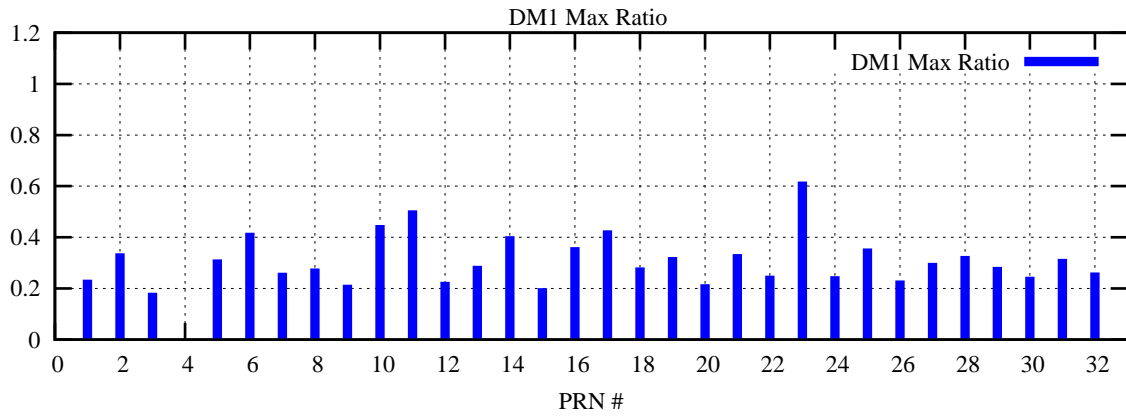

Ratio (PRN Bias/Threshold)  
GpsWeek 2045 Day 2

Skinny (Type 0): PRN 8 22  
Broad (Type 2): PRN 7 15 17 21 24