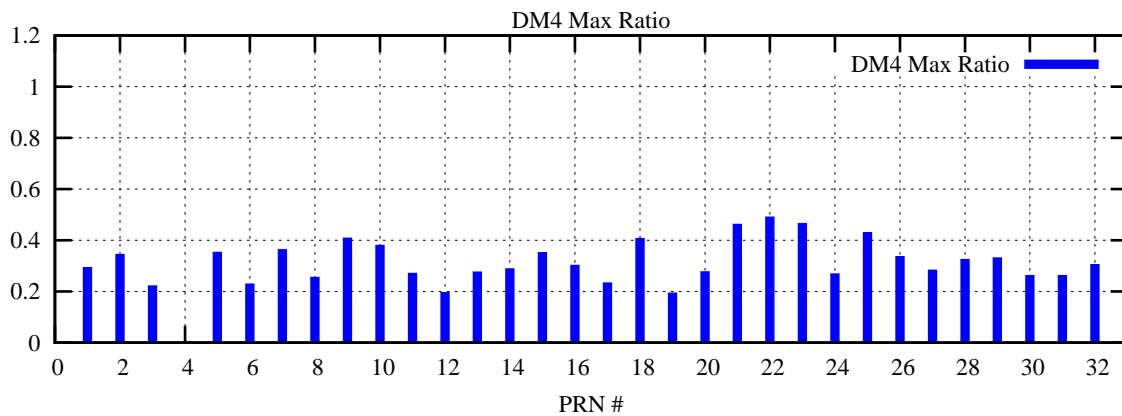

Ratio (PRN Bias/Threshold)

GpsWeek 2045 Day 3

Skinny (Type 0): PRN 8 22  
Broad (Type 2): PRN 7 15 17 21 24