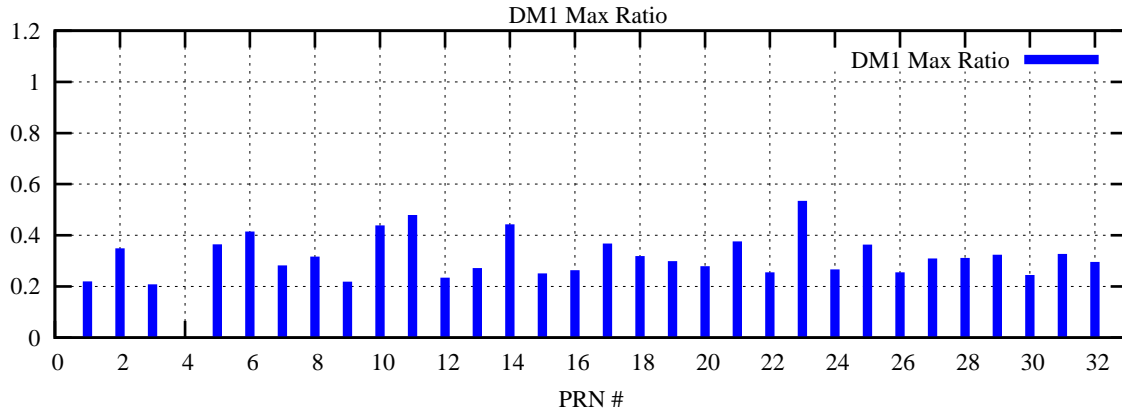

Ratio (PRN Bias/Threshold)

GpsWeek 2045 Day 3

Skinny (Type 0): PRN 8 22  
Broad (Type 2): PRN 7 15 17 21 24