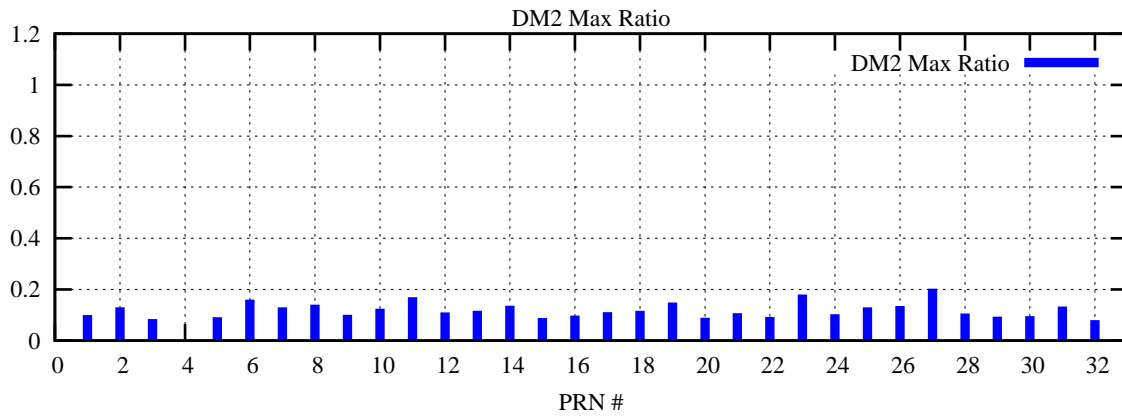

Ratio (PRN Bias/Threshold)

GpsWeek 2045 Day 3

Skinny (Type 0): PRN 8 22  
Broad (Type 2): PRN 7 15 17 21 24