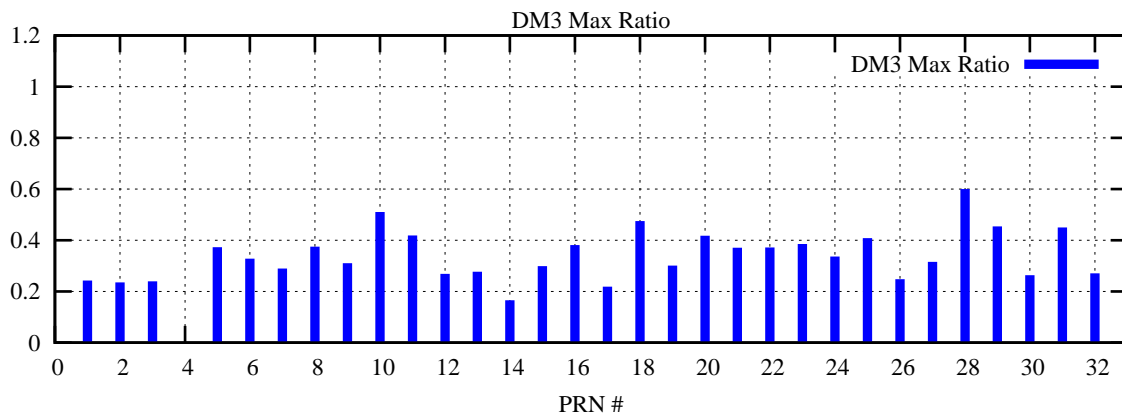

Ratio (PRN Bias/Threshold)

GpsWeek 2045 Day 3

Skinny (Type 0): PRN 8 22  
Broad (Type 2): PRN 7 15 17 21 24