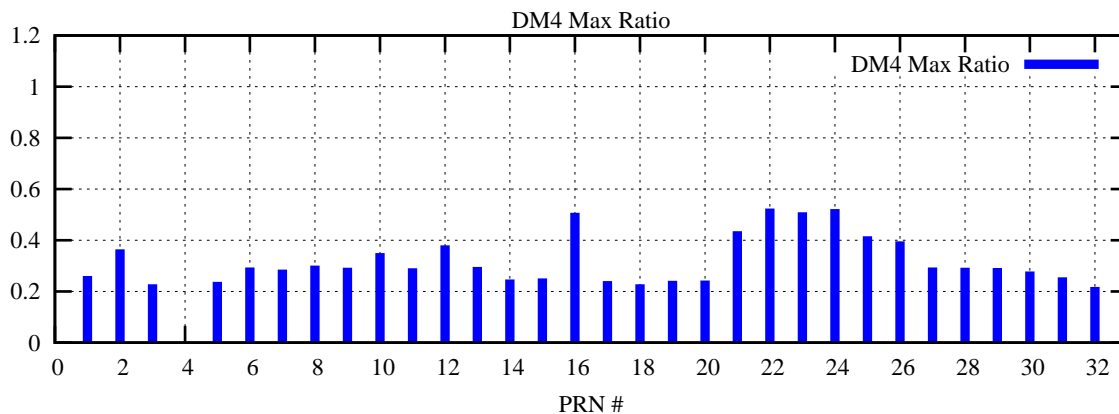

Ratio (PRN Bias/Threshold)

GpsWeek 2045 Day 5

Skinny (Type 0): PRN 8 22
Broad (Type 2): PRN 7 15 17 21 24