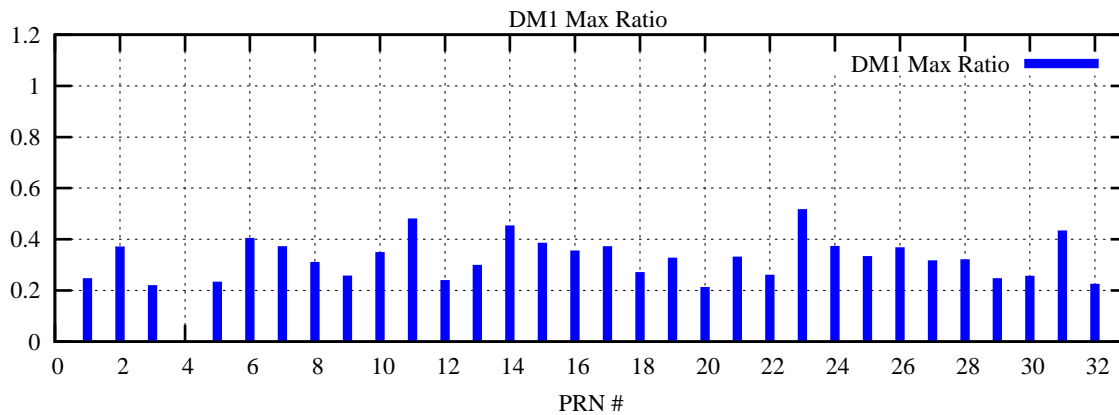

Ratio (PRN Bias/Threshold)

GpsWeek 2045 Day 5

Skinny (Type 0): PRN 8 22
Broad (Type 2): PRN 7 15 17 21 24