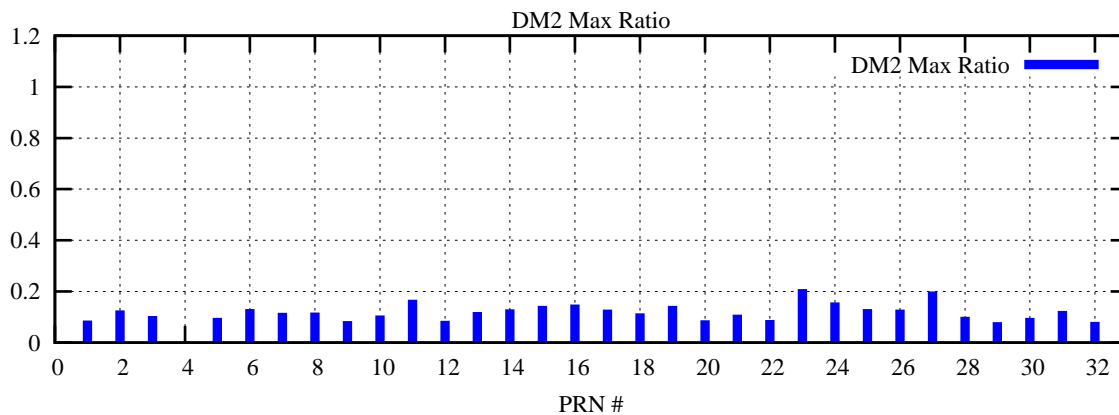

Ratio (PRN Bias/Threshold)

GpsWeek 2045 Day 5

Skinny (Type 0): PRN 8 22
Broad (Type 2): PRN 7 15 17 21 24