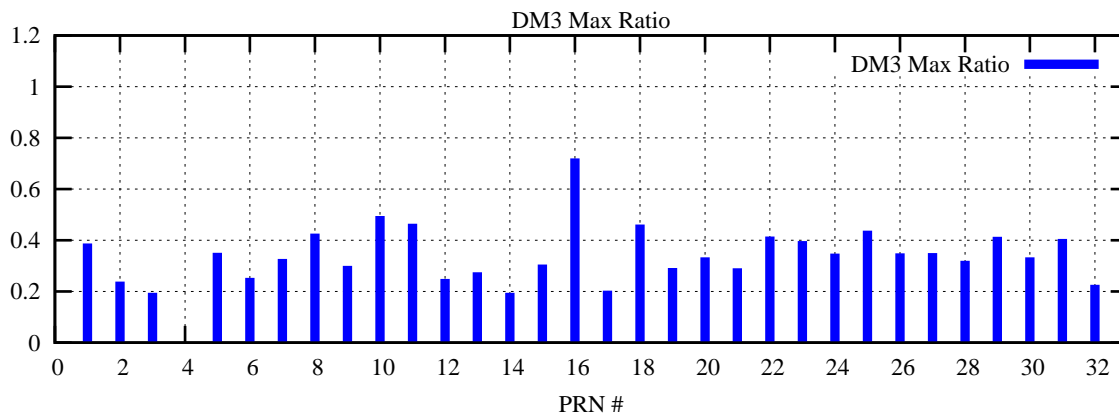

Ratio (PRN Bias/Threshold)

GpsWeek 2045 Day 5

Skinny (Type 0): PRN 8 22
Broad (Type 2): PRN 7 15 17 21 24