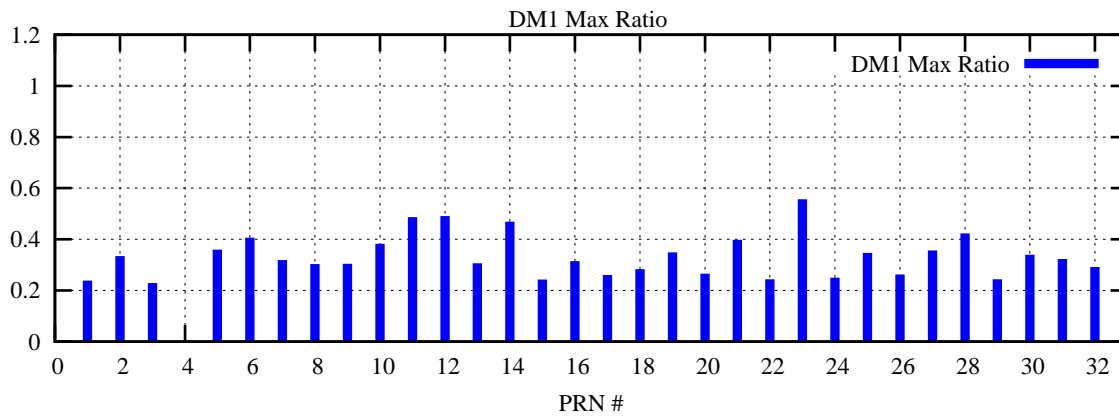

Ratio (PRN Bias/Threshold)

GpsWeek 2046 Day 1

Skinny (Type 0): PRN 8 22  
Broad (Type 2): PRN 7 15 17 21 24