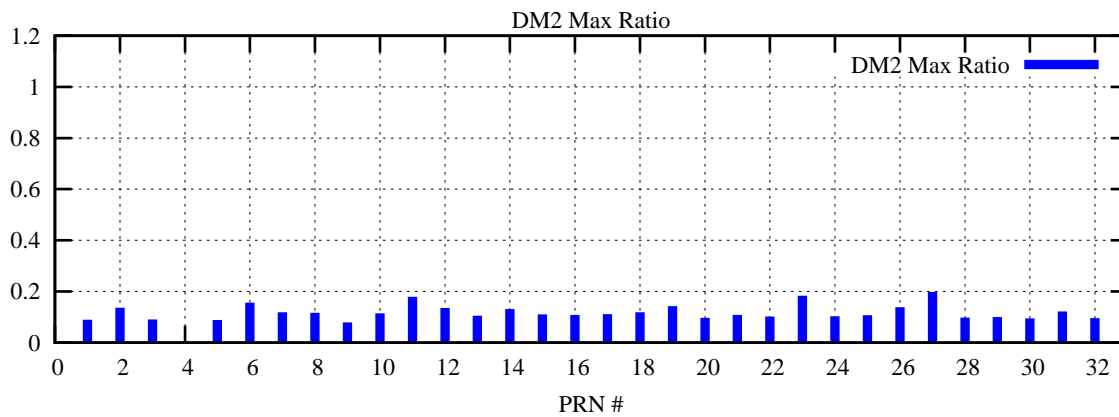

Ratio (PRN Bias/Threshold)

GpsWeek 2046 Day 1

Skinny (Type 0): PRN 8 22  
Broad (Type 2): PRN 7 15 17 21 24