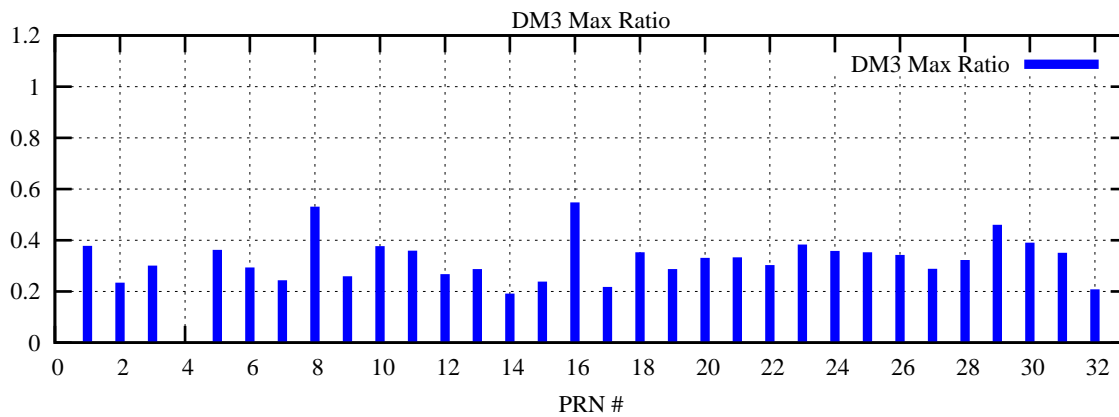

Ratio (PRN Bias/Threshold)

GpsWeek 2046 Day 1

Skinny (Type 0): PRN 8 22  
Broad (Type 2): PRN 7 15 17 21 24