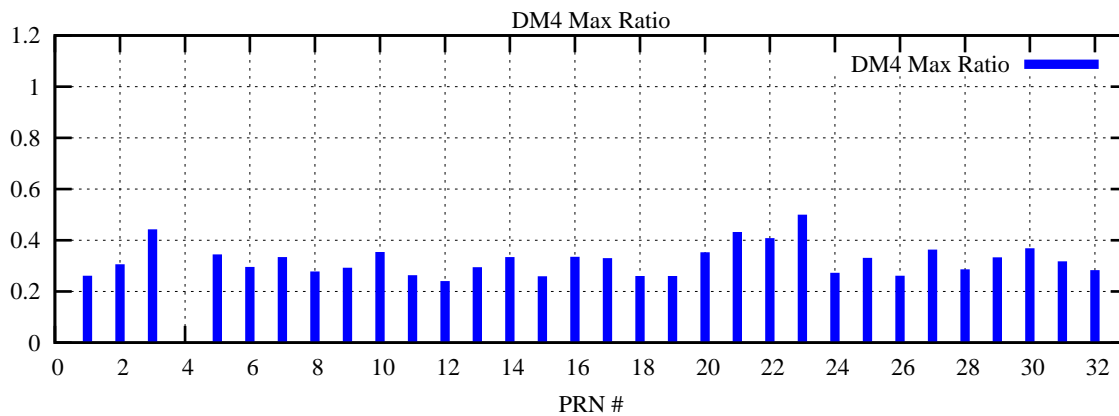

Ratio (PRN Bias/Threshold)

GpsWeek 2046 Day 1

Skinny (Type 0): PRN 8 22  
Broad (Type 2): PRN 7 15 17 21 24