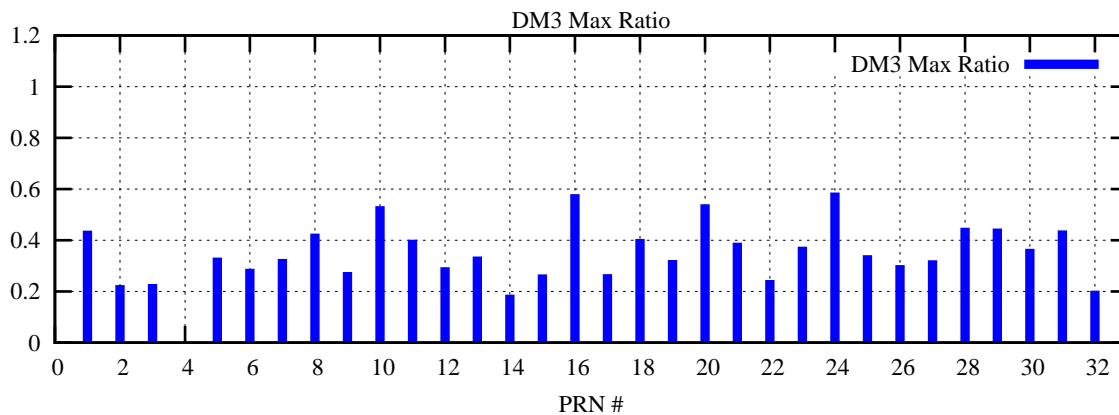

Ratio (PRN Bias/Threshold)

GpsWeek 2046 Day 3

Skinny (Type 0): PRN 8 22
Broad (Type 2): PRN 7 15 17 21 24