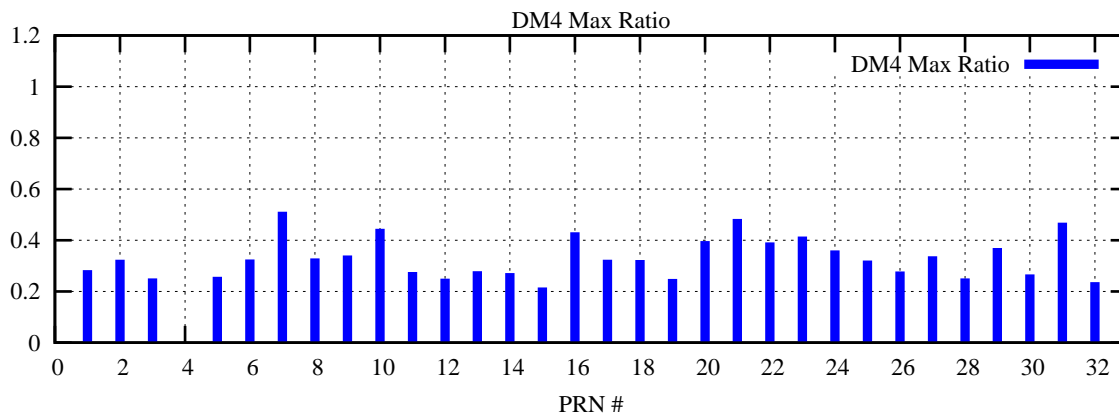

Ratio (PRN Bias/Threshold)

GpsWeek 2046 Day 3

Skinny (Type 0): PRN 8 22
Broad (Type 2): PRN 7 15 17 21 24