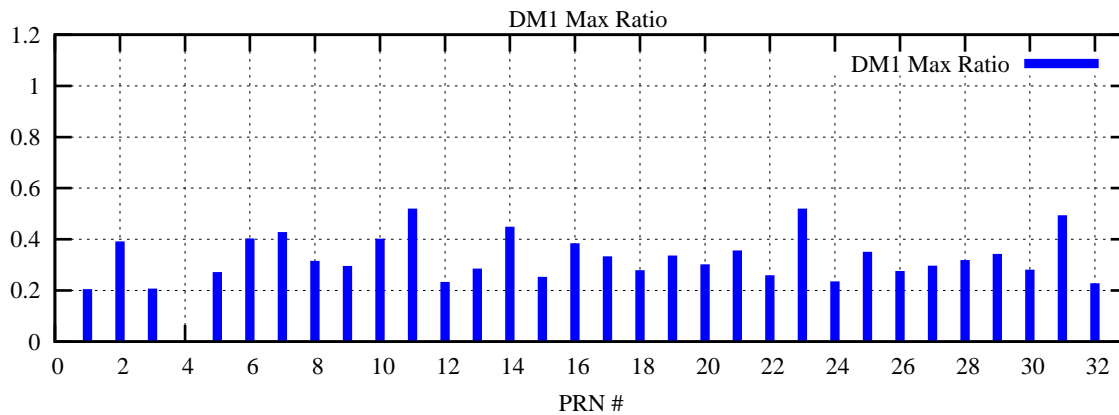

Ratio (PRN Bias/Threshold)

GpsWeek 2046 Day 3

Skinny (Type 0): PRN 8 22
Broad (Type 2): PRN 7 15 17 21 24