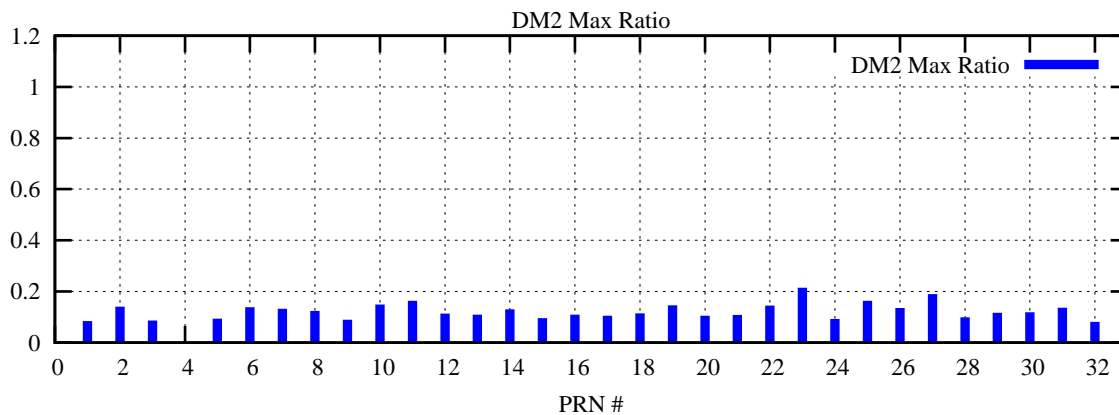

Ratio (PRN Bias/Threshold)

GpsWeek 2046 Day 3

Skinny (Type 0): PRN 8 22
Broad (Type 2): PRN 7 15 17 21 24