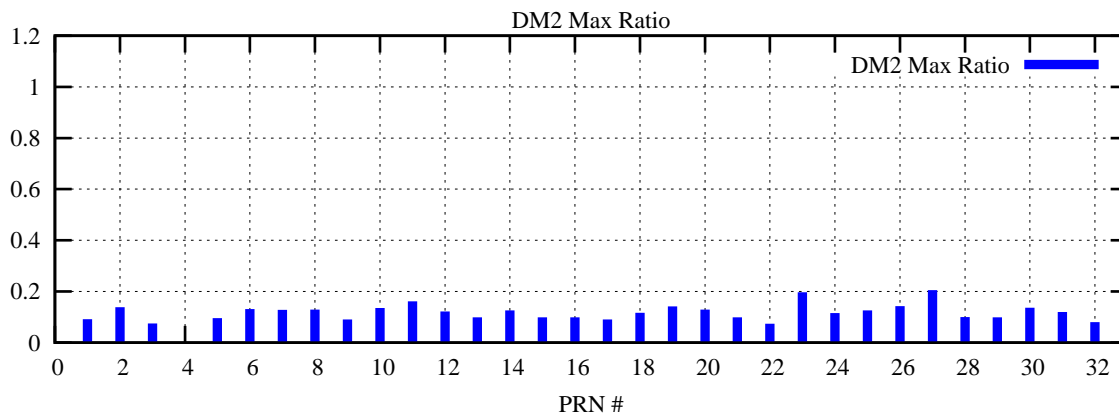

Ratio (PRN Bias/Threshold)

GpsWeek 2046 Day 4

Skinny (Type 0): PRN 8 22
Broad (Type 2): PRN 7 15 17 21 24