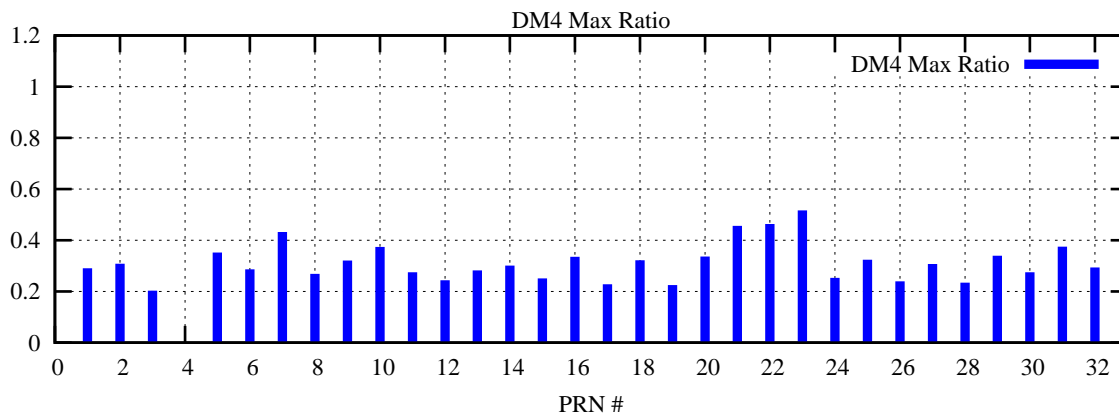

Ratio (PRN Bias/Threshold)

GpsWeek 2046 Day 4

Skinny (Type 0): PRN 8 22
Broad (Type 2): PRN 7 15 17 21 24