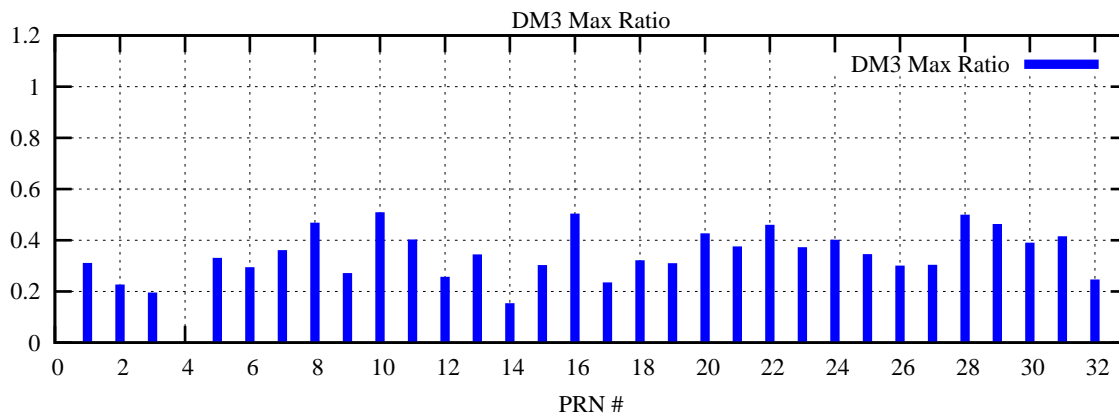

Ratio (PRN Bias/Threshold)

GpsWeek 2046 Day 4

Skinny (Type 0): PRN 8 22
Broad (Type 2): PRN 7 15 17 21 24