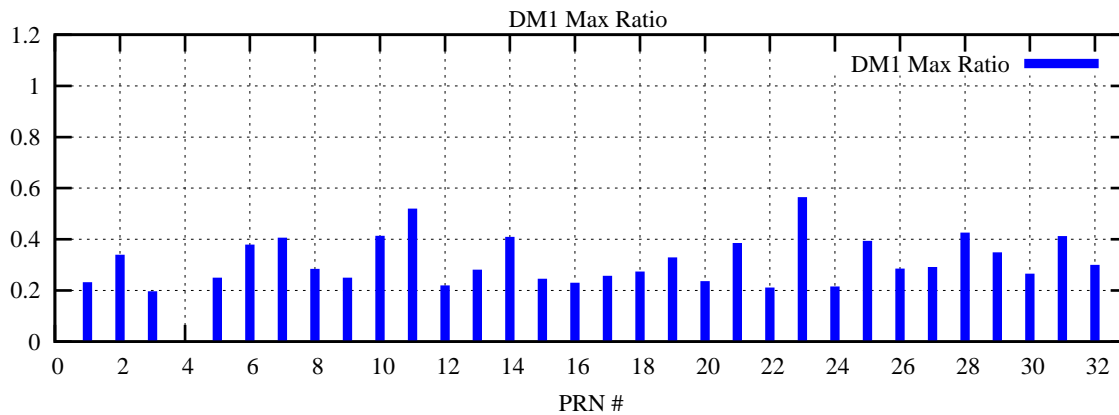

Ratio (PRN Bias/Threshold)

GpsWeek 2046 Day 4

Skinny (Type 0): PRN 8 22
Broad (Type 2): PRN 7 15 17 21 24