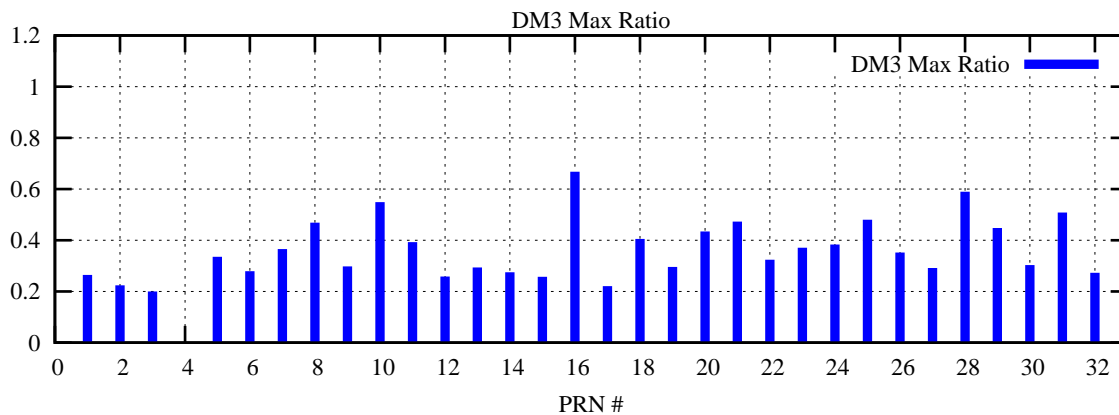

Ratio (PRN Bias/Threshold)

GpsWeek 2046 Day 6

Skinny (Type 0): PRN 8 22  
Broad (Type 2): PRN 7 15 17 21 24