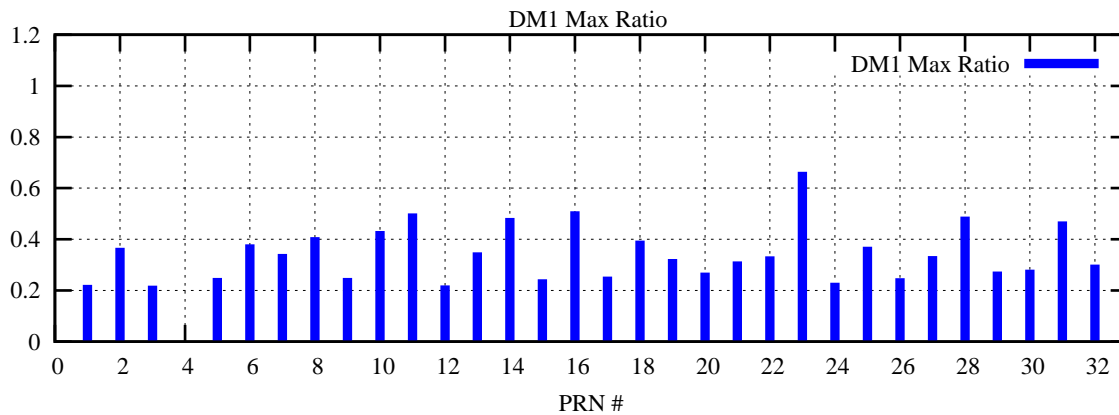

Ratio (PRN Bias/Threshold)

GpsWeek 2046 Day 6

Skinny (Type 0): PRN 8 22  
Broad (Type 2): PRN 7 15 17 21 24