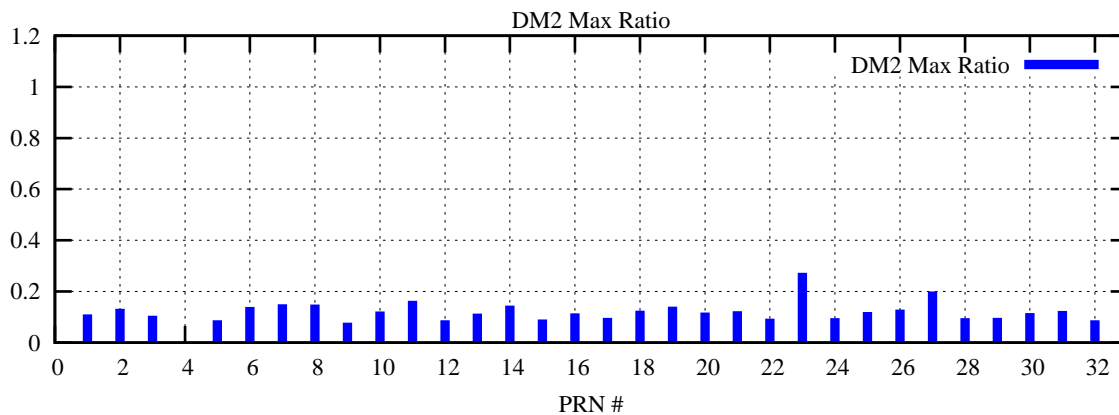

Ratio (PRN Bias/Threshold)

GpsWeek 2046 Day 6

Skinny (Type 0): PRN 8 22  
Broad (Type 2): PRN 7 15 17 21 24