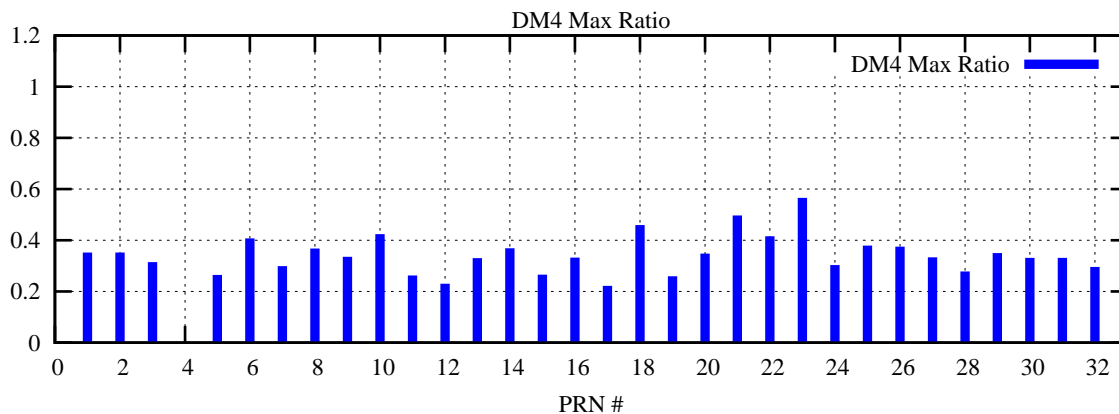

Ratio (PRN Bias/Threshold)

GpsWeek 2046 Day 6

Skinny (Type 0): PRN 8 22  
Broad (Type 2): PRN 7 15 17 21 24