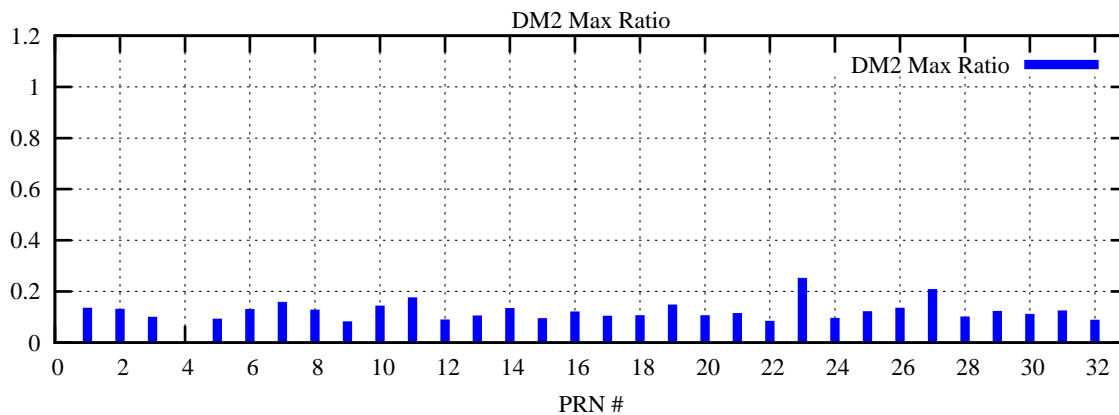

Ratio (PRN Bias/Threshold)

GpsWeek 2047 Day 0

Skinny (Type 0): PRN 8 22
Broad (Type 2): PRN 7 15 17 21 24