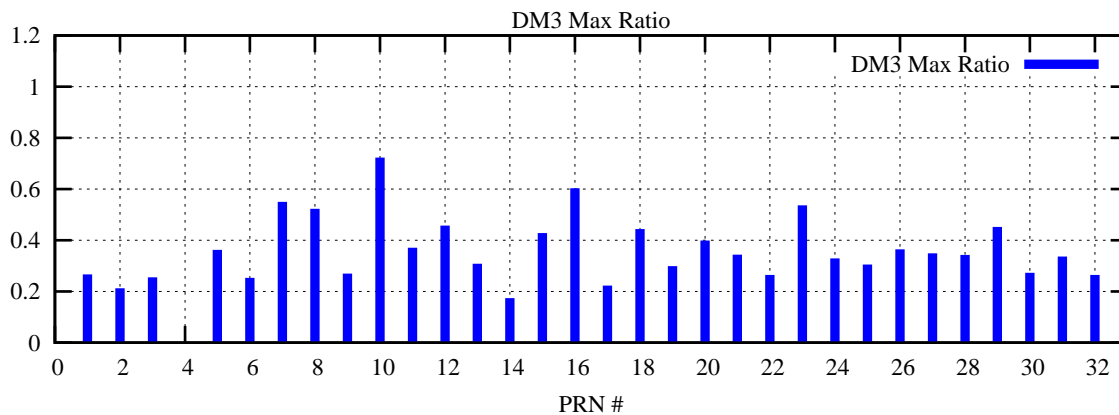

Ratio (PRN Bias/Threshold)

GpsWeek 2047 Day 0

Skinny (Type 0): PRN 8 22
Broad (Type 2): PRN 7 15 17 21 24