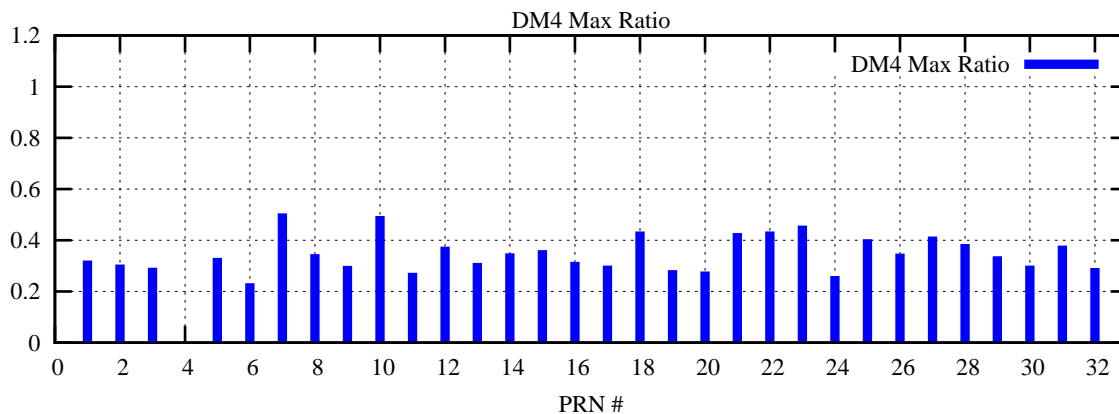

Ratio (PRN Bias/Threshold)

GpsWeek 2047 Day 0

Skinny (Type 0): PRN 8 22
Broad (Type 2): PRN 7 15 17 21 24