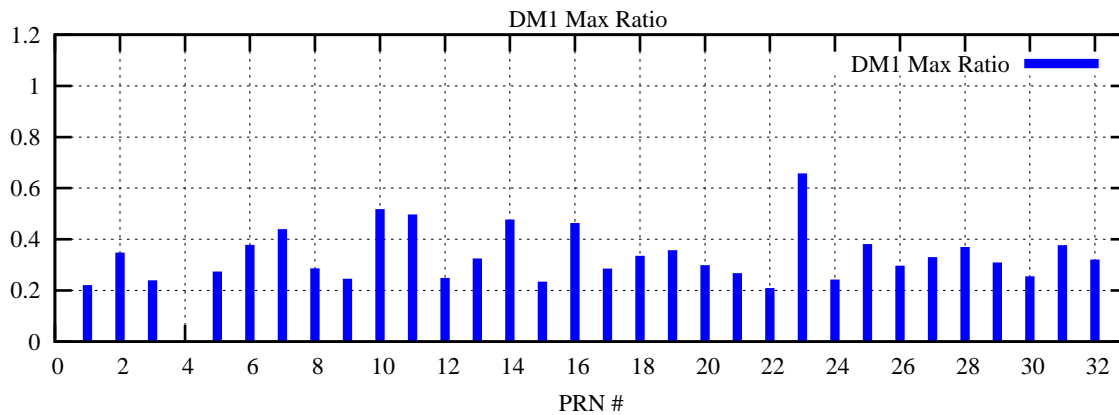

Ratio (PRN Bias/Threshold)

GpsWeek 2047 Day 0

Skinny (Type 0): PRN 8 22
Broad (Type 2): PRN 7 15 17 21 24