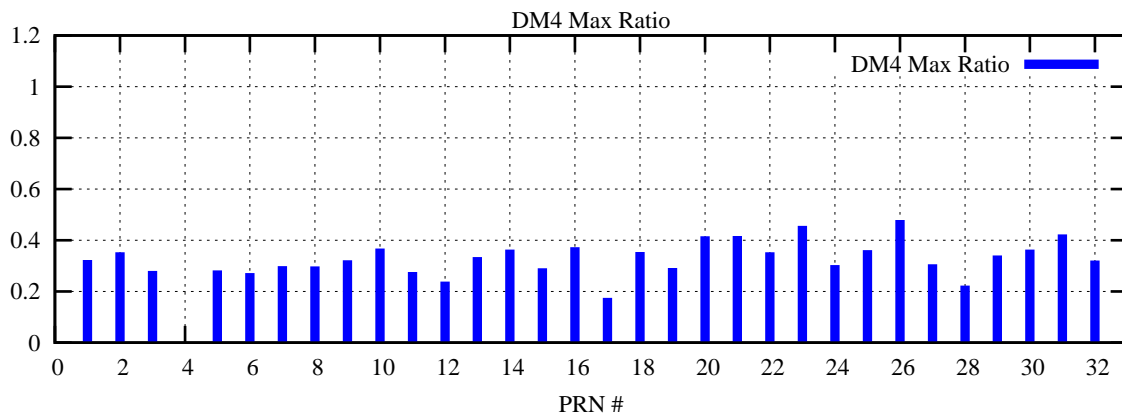

Ratio (PRN Bias/Threshold)

GpsWeek 2047 Day 4

Skinny (Type 0): PRN 8 22
Broad (Type 2): PRN 7 15 17 21 24