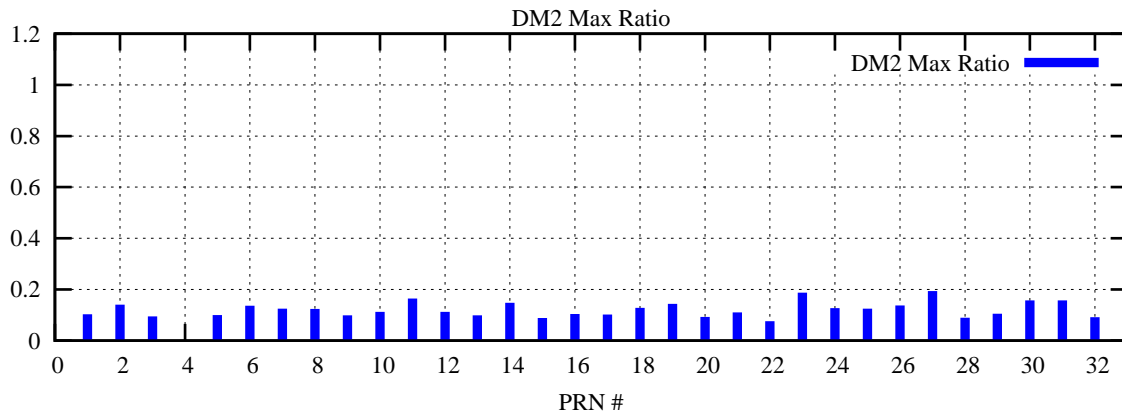

Ratio (PRN Bias/Threshold)

GpsWeek 2047 Day 4

Skinny (Type 0): PRN 8 22
Broad (Type 2): PRN 7 15 17 21 24