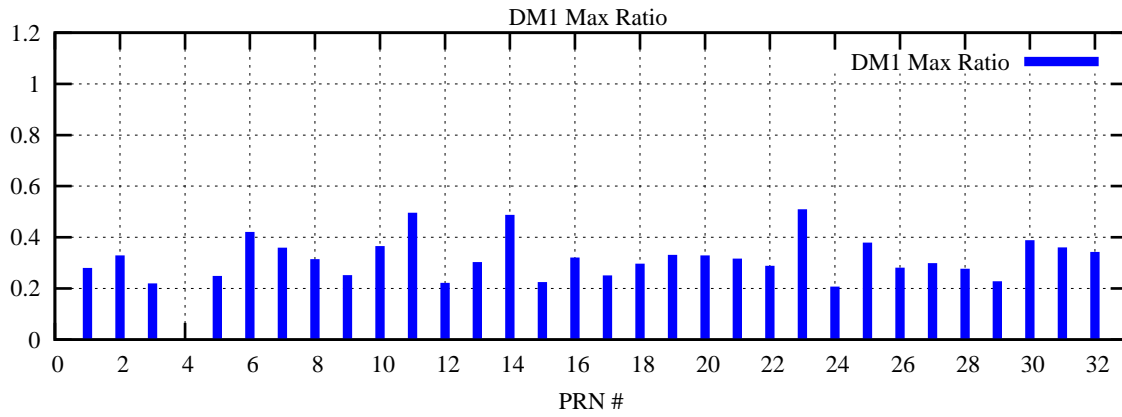

Ratio (PRN Bias/Threshold)

GpsWeek 2047 Day 4

Skinny (Type 0): PRN 8 22
Broad (Type 2): PRN 7 15 17 21 24