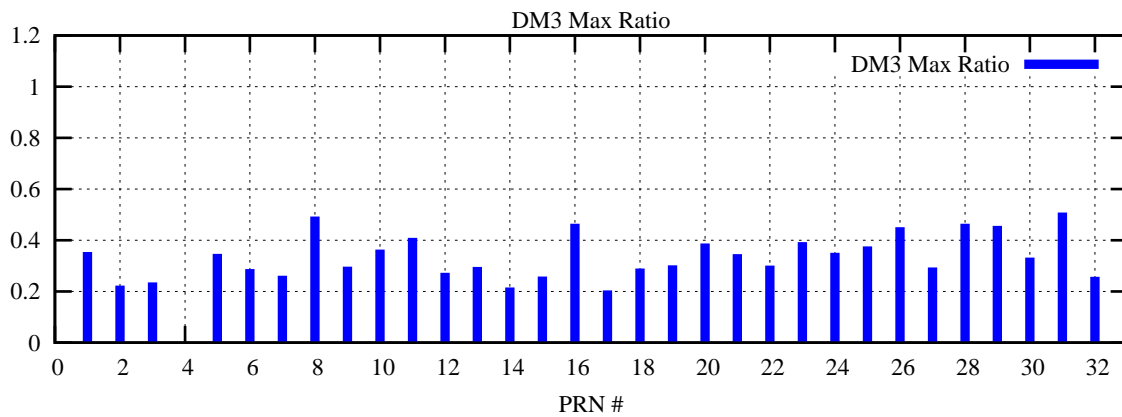

Ratio (PRN Bias/Threshold)

GpsWeek 2047 Day 4

Skinny (Type 0): PRN 8 22
Broad (Type 2): PRN 7 15 17 21 24