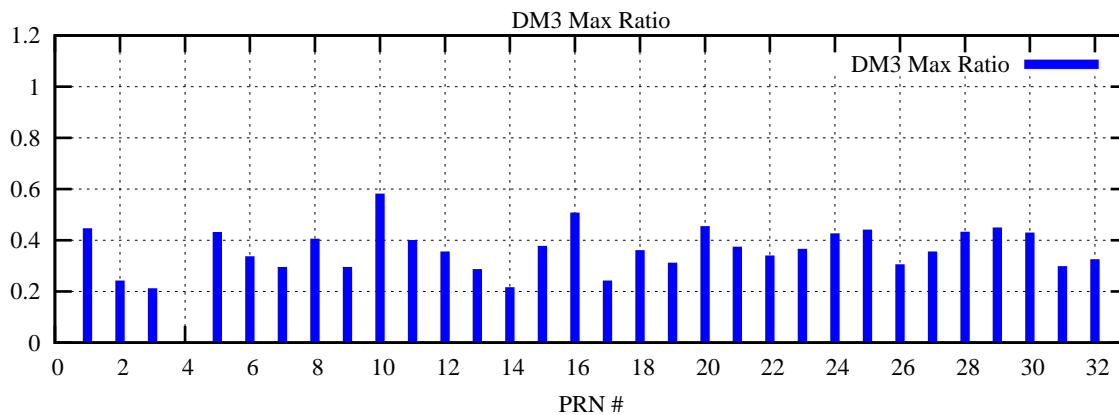

Ratio (PRN Bias/Threshold)

GpsWeek 2047 Day 5

Skinny (Type 0): PRN 8 22  
Broad (Type 2): PRN 7 15 17 21 24