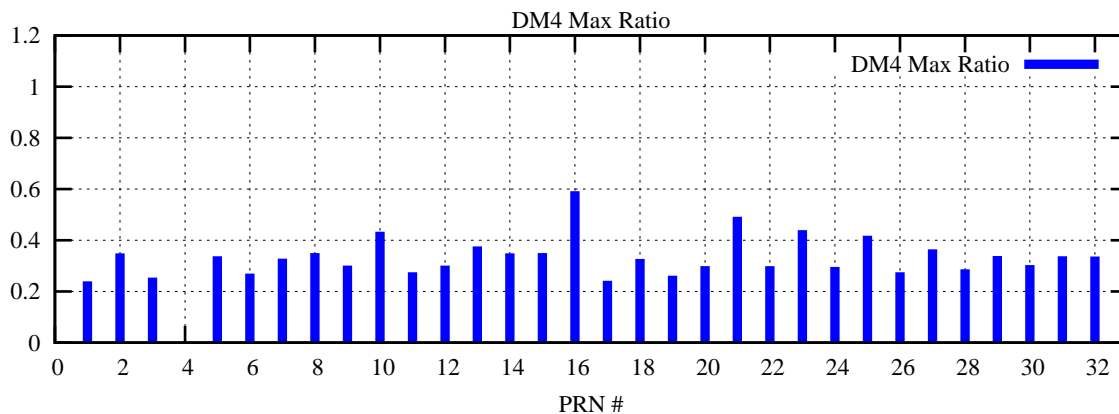

Ratio (PRN Bias/Threshold)

GpsWeek 2047 Day 5

Skinny (Type 0): PRN 8 22  
Broad (Type 2): PRN 7 15 17 21 24