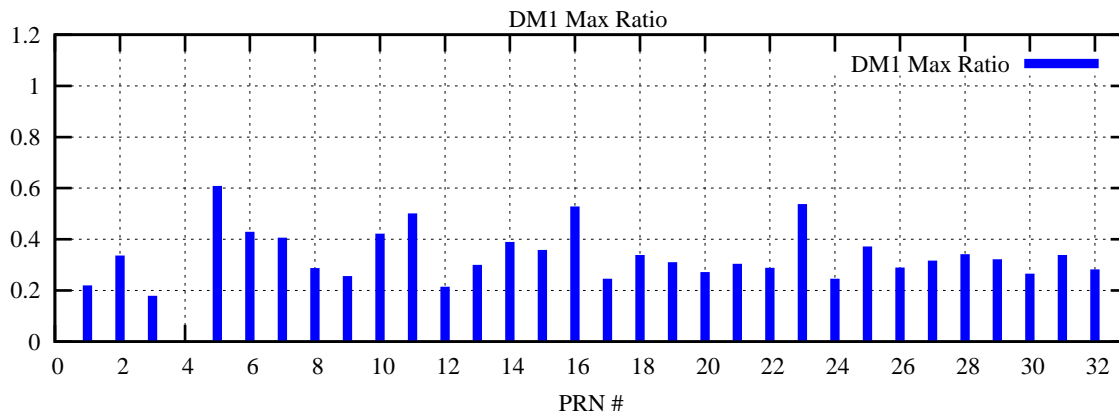

Ratio (PRN Bias/Threshold)

GpsWeek 2047 Day 5

Skinny (Type 0): PRN 8 22  
Broad (Type 2): PRN 7 15 17 21 24