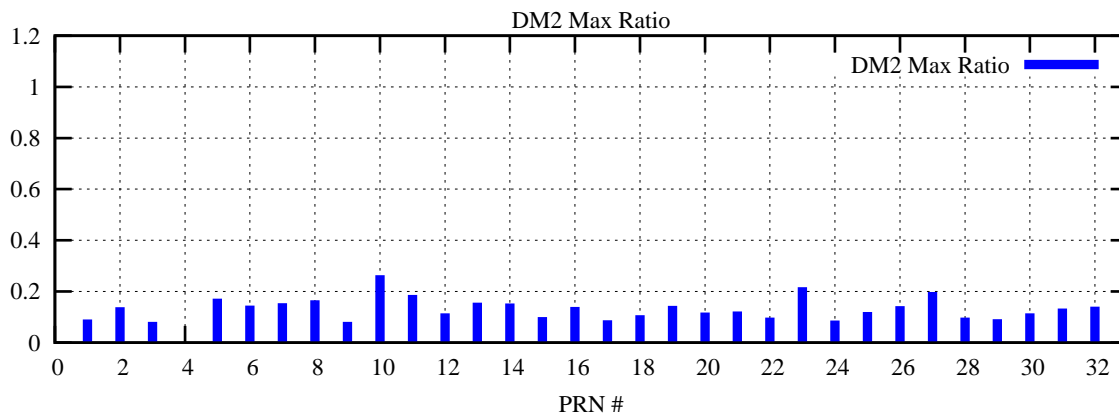

Ratio (PRN Bias/Threshold)

GpsWeek 2047 Day 5

Skinny (Type 0): PRN 8 22  
Broad (Type 2): PRN 7 15 17 21 24