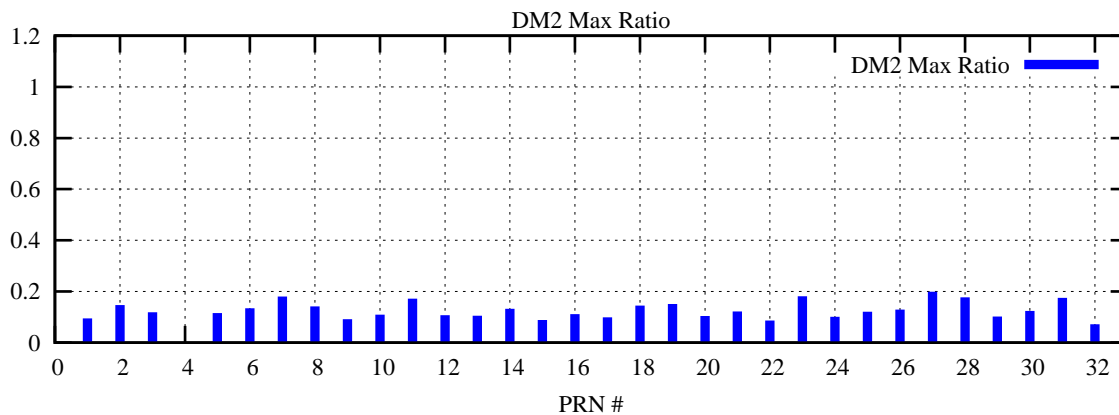

Ratio (PRN Bias/Threshold)

GpsWeek 2047 Day 6

Skinny (Type 0): PRN 8 22
Broad (Type 2): PRN 7 15 17 21 24