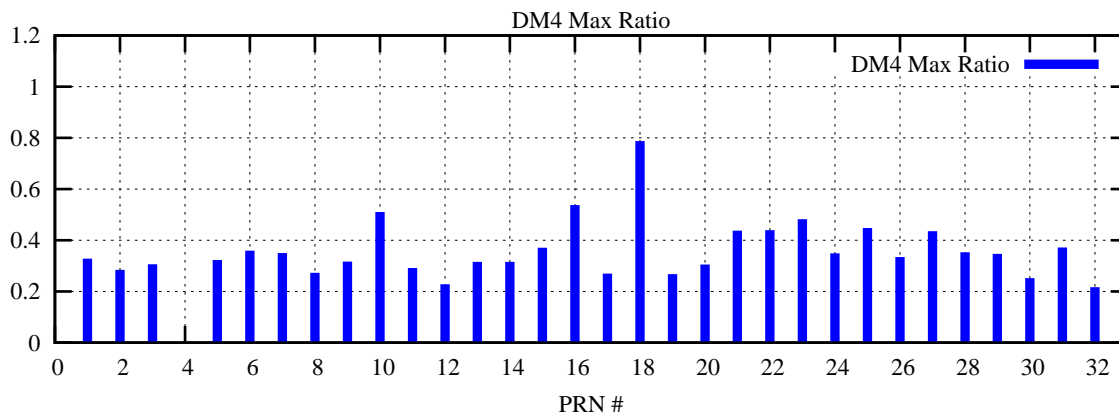

Ratio (PRN Bias/Threshold)

GpsWeek 2047 Day 6

Skinny (Type 0): PRN 8 22
Broad (Type 2): PRN 7 15 17 21 24