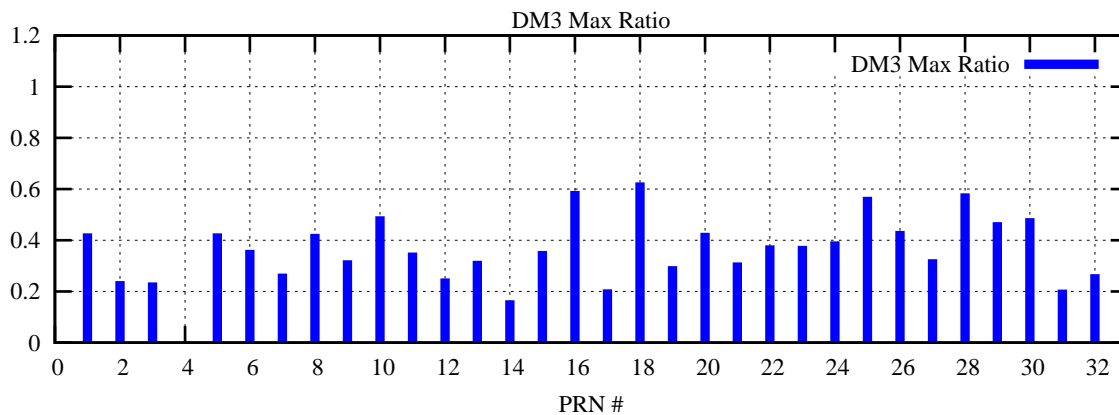

Ratio (PRN Bias/Threshold)

GpsWeek 2047 Day 6

Skinny (Type 0): PRN 8 22
Broad (Type 2): PRN 7 15 17 21 24