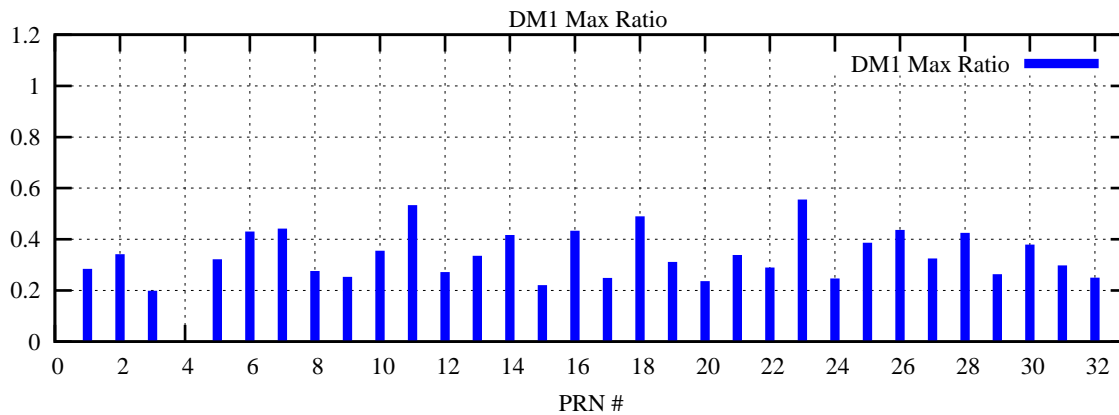

Ratio (PRN Bias/Threshold)

GpsWeek 2047 Day 6

Skinny (Type 0): PRN 8 22
Broad (Type 2): PRN 7 15 17 21 24