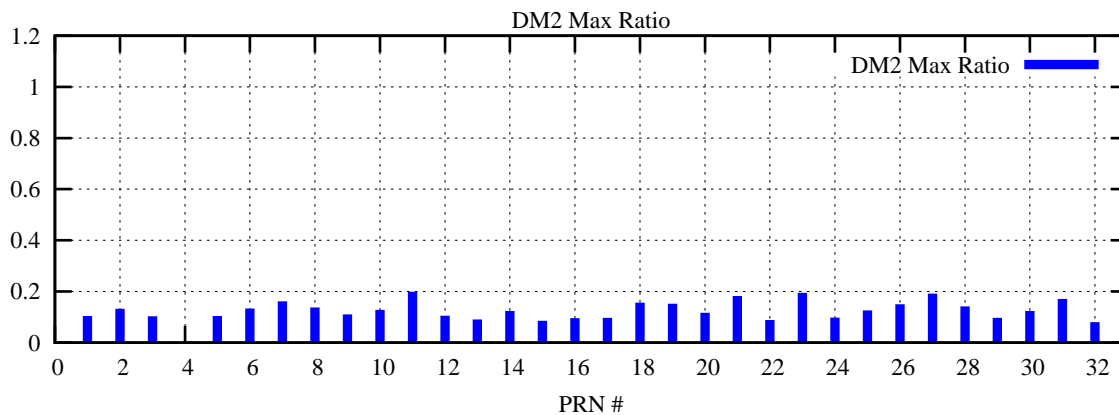

Ratio (PRN Bias/Threshold)

GpsWeek 2048 Day 0

Skinny (Type 0): PRN 8 22  
Broad (Type 2): PRN 7 15 17 21 24