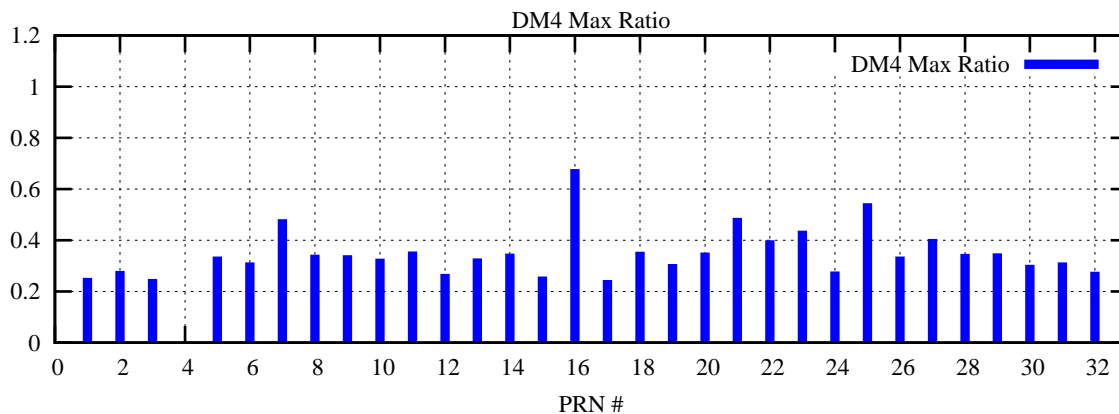

Ratio (PRN Bias/Threshold)

GpsWeek 2048 Day 0

Skinny (Type 0): PRN 8 22  
Broad (Type 2): PRN 7 15 17 21 24