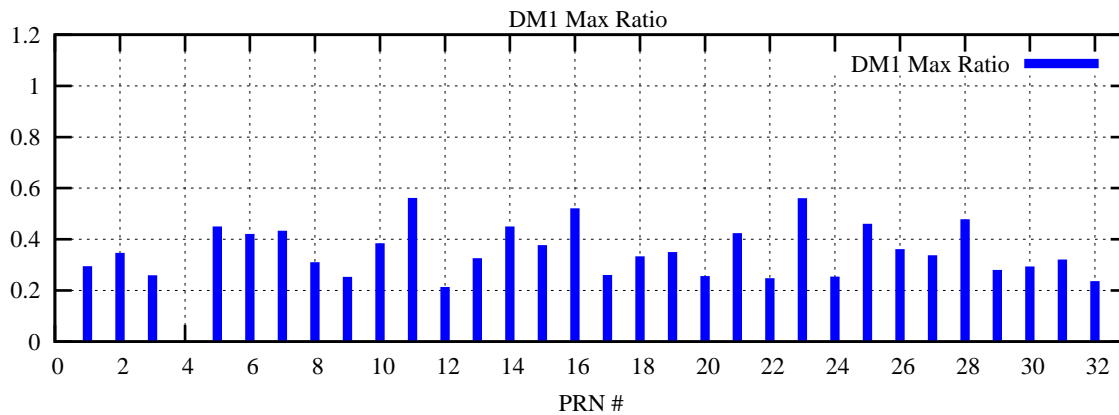

Ratio (PRN Bias/Threshold)

GpsWeek 2048 Day 0

Skinny (Type 0): PRN 8 22  
Broad (Type 2): PRN 7 15 17 21 24