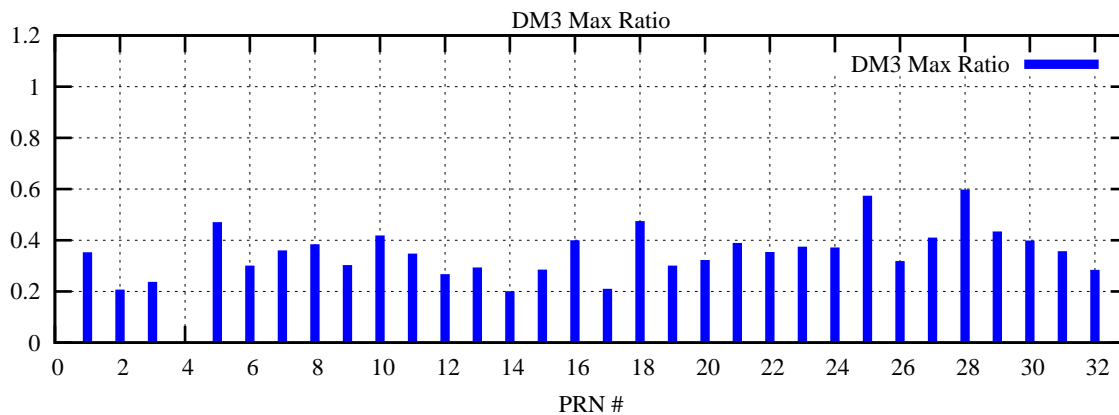

Ratio (PRN Bias/Threshold)

GpsWeek 2048 Day 0

Skinny (Type 0): PRN 8 22  
Broad (Type 2): PRN 7 15 17 21 24