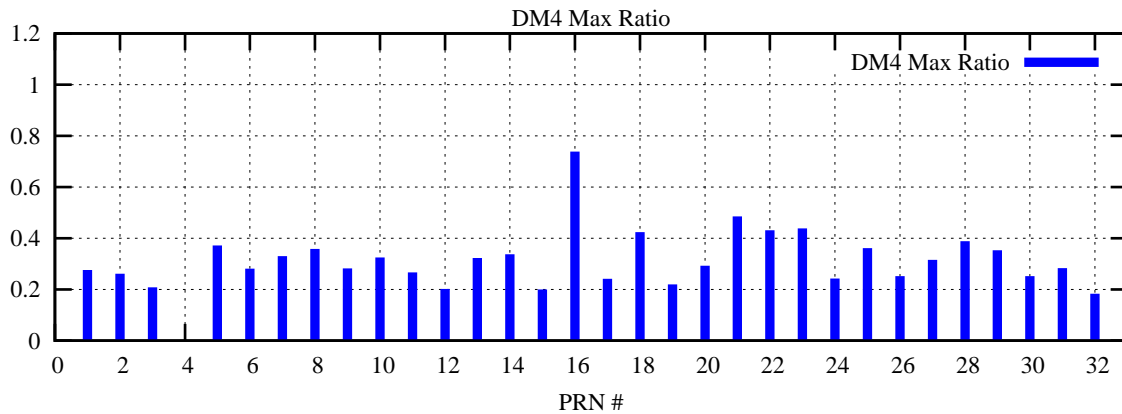

Ratio (PRN Bias/Threshold)

GpsWeek 2048 Day 1

Skinny (Type 0): PRN 8 22
Broad (Type 2): PRN 7 15 17 21 24