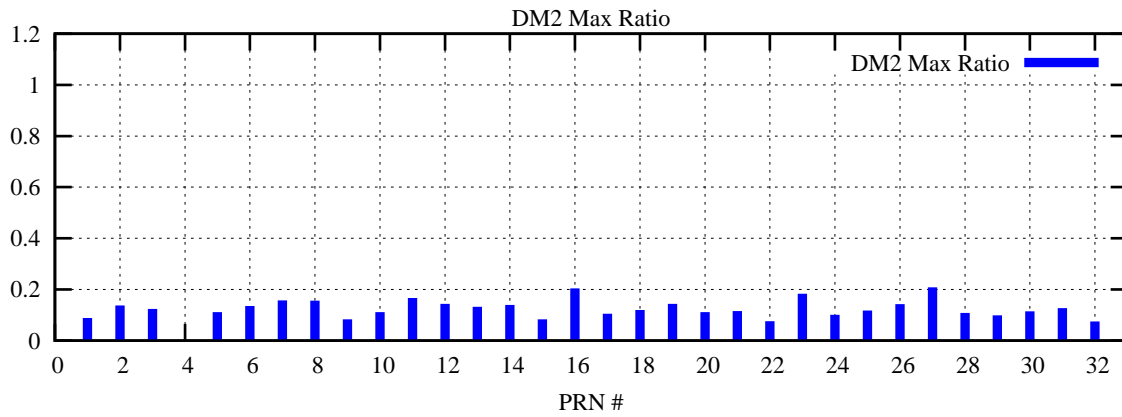

Ratio (PRN Bias/Threshold)

GpsWeek 2048 Day 1

Skinny (Type 0): PRN 8 22
Broad (Type 2): PRN 7 15 17 21 24