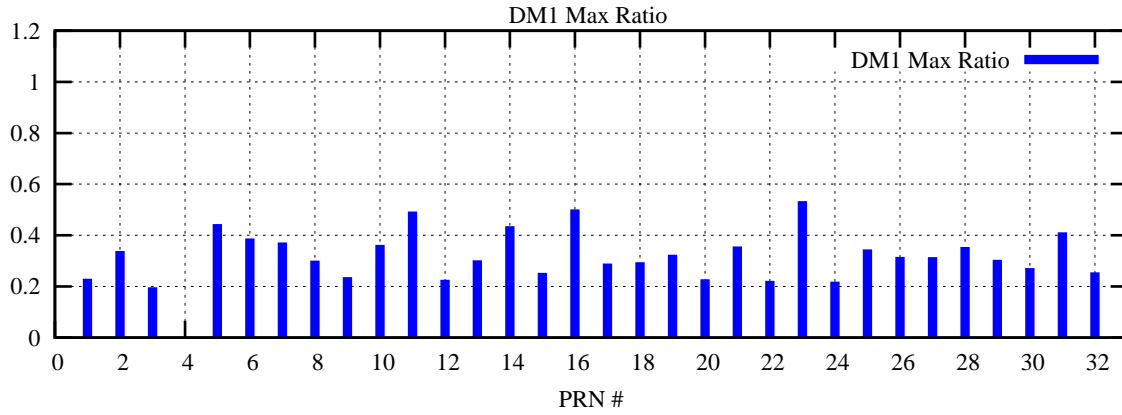

Ratio (PRN Bias/Threshold)

GpsWeek 2048 Day 1

Skinny (Type 0): PRN 8 22
Broad (Type 2): PRN 7 15 17 21 24