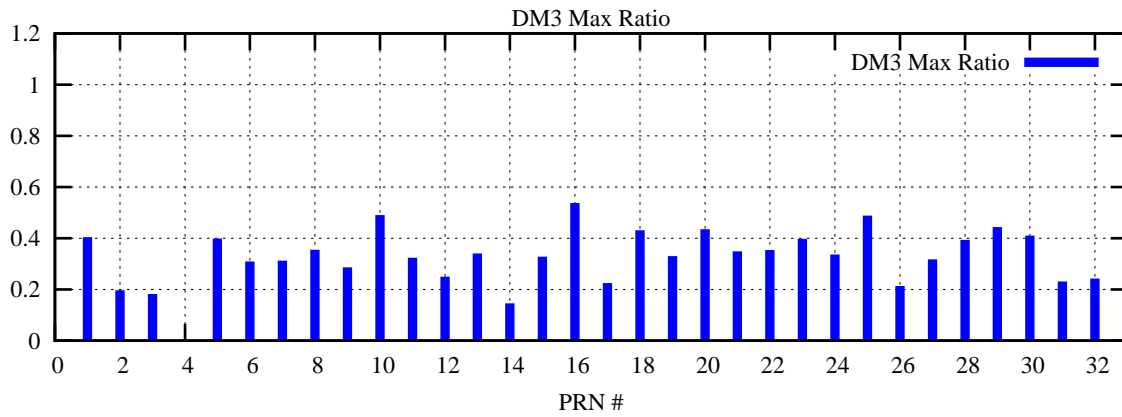

Ratio (PRN Bias/Threshold)

GpsWeek 2048 Day 1

Skinny (Type 0): PRN 8 22
Broad (Type 2): PRN 7 15 17 21 24