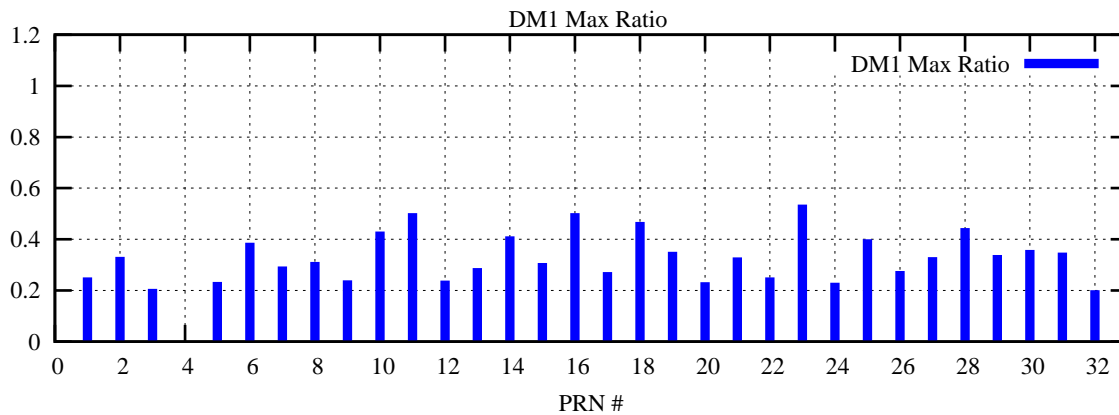

Ratio (PRN Bias/Threshold)

GpsWeek 2048 Day 2

Skinny (Type 0): PRN 8 22
Broad (Type 2): PRN 7 15 17 21 24