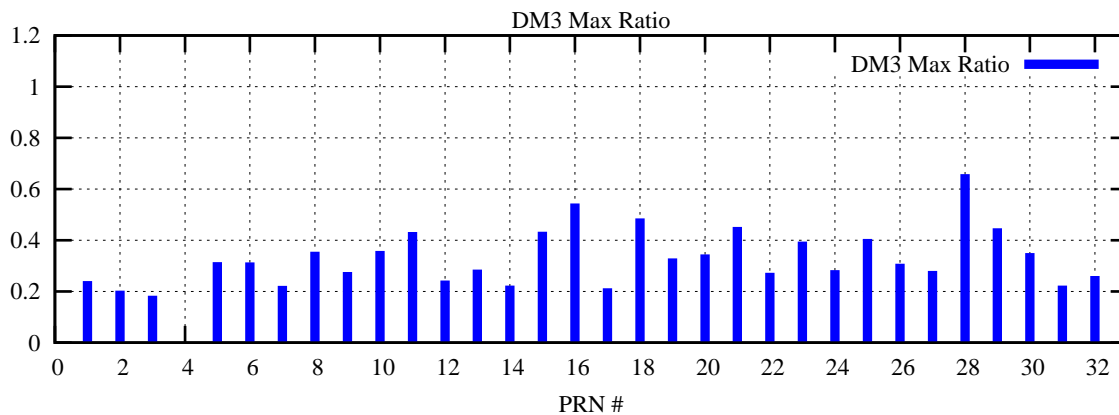

Ratio (PRN Bias/Threshold)

GpsWeek 2048 Day 2

Skinny (Type 0): PRN 8 22
Broad (Type 2): PRN 7 15 17 21 24