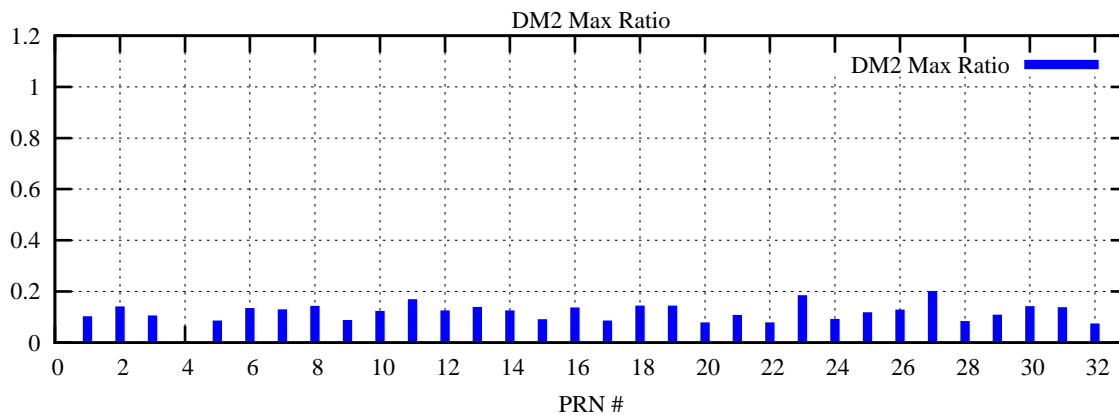

Ratio (PRN Bias/Threshold)

GpsWeek 2048 Day 2

Skinny (Type 0): PRN 8 22
Broad (Type 2): PRN 7 15 17 21 24