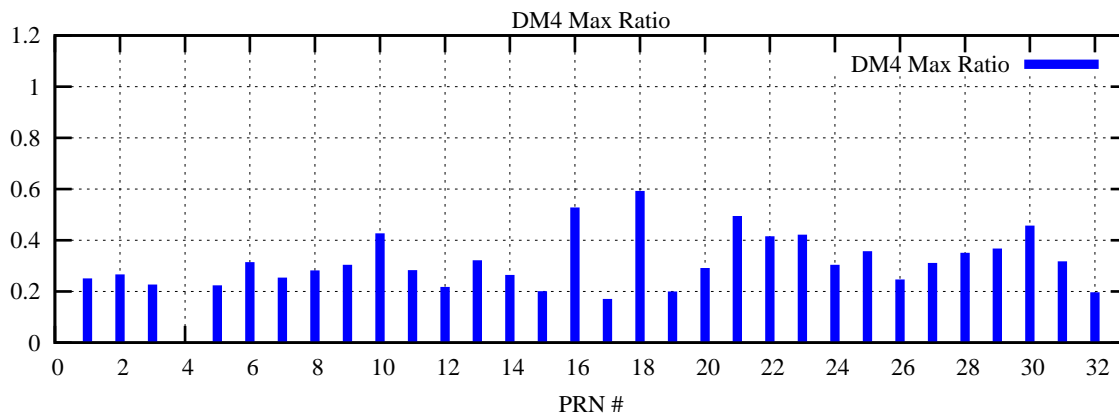

Ratio (PRN Bias/Threshold)

GpsWeek 2048 Day 2

Skinny (Type 0): PRN 8 22
Broad (Type 2): PRN 7 15 17 21 24