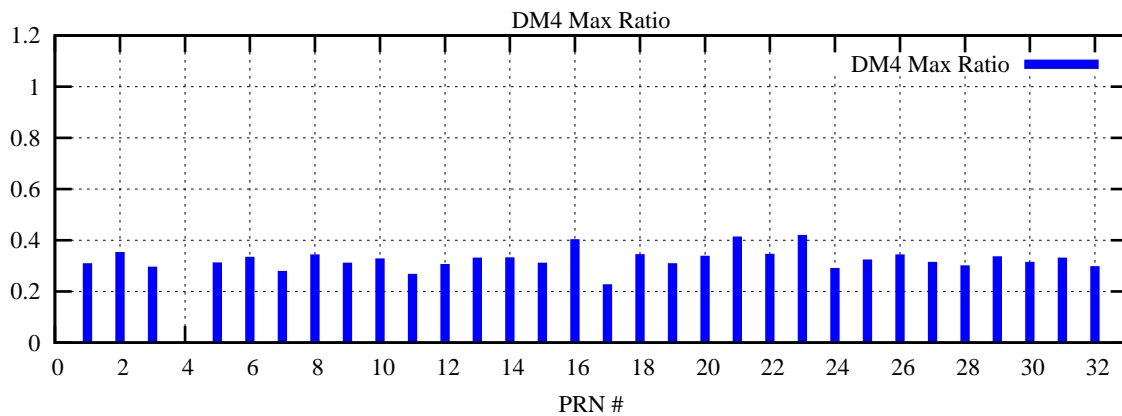

Ratio (PRN Bias/Threshold)

GpsWeek 2048 Day 4

Skinny (Type 0): PRN 8 22
Broad (Type 2): PRN 7 15 17 21 24