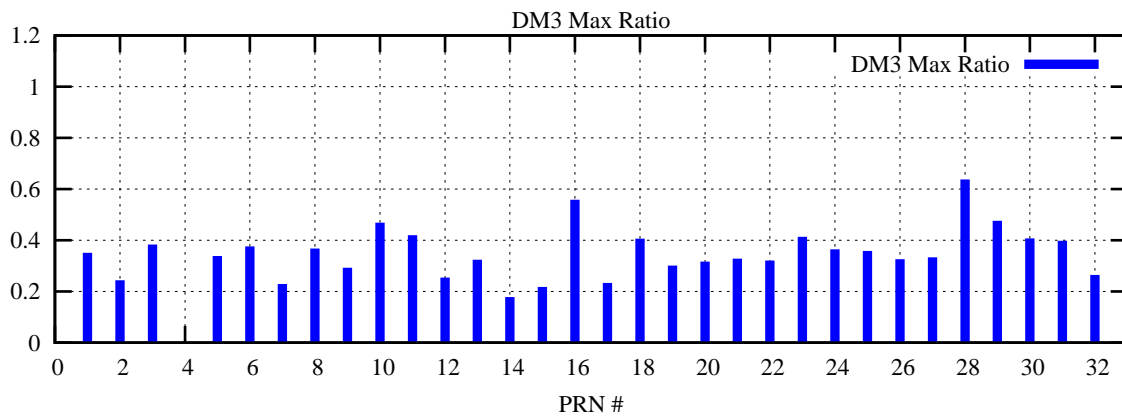

Ratio (PRN Bias/Threshold)

GpsWeek 2048 Day 4

Skinny (Type 0): PRN 8 22
Broad (Type 2): PRN 7 15 17 21 24