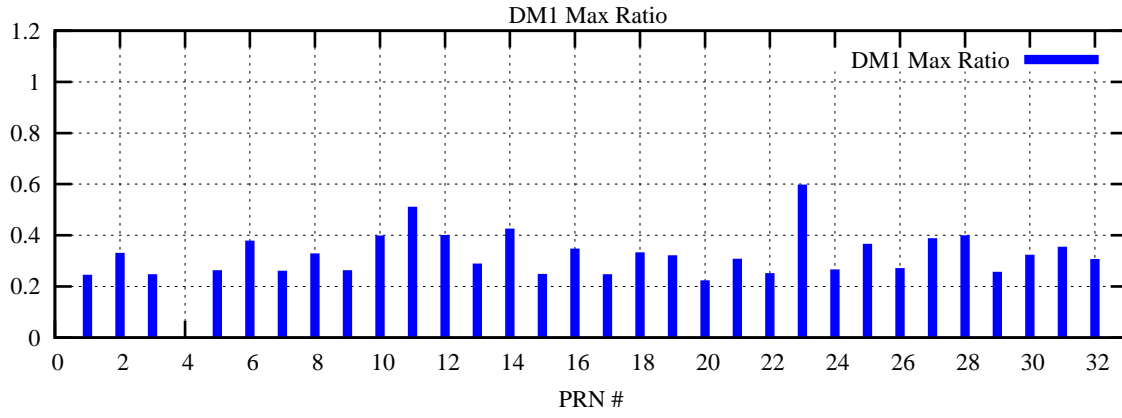

Ratio (PRN Bias/Threshold)

GpsWeek 2048 Day 4

Skinny (Type 0): PRN 8 22
Broad (Type 2): PRN 7 15 17 21 24