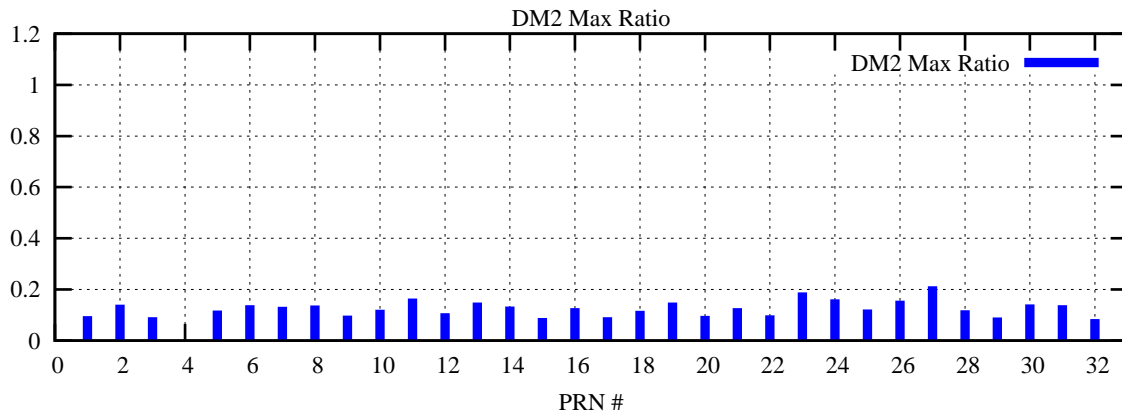

Ratio (PRN Bias/Threshold)

GpsWeek 2048 Day 4

Skinny (Type 0): PRN 8 22
Broad (Type 2): PRN 7 15 17 21 24