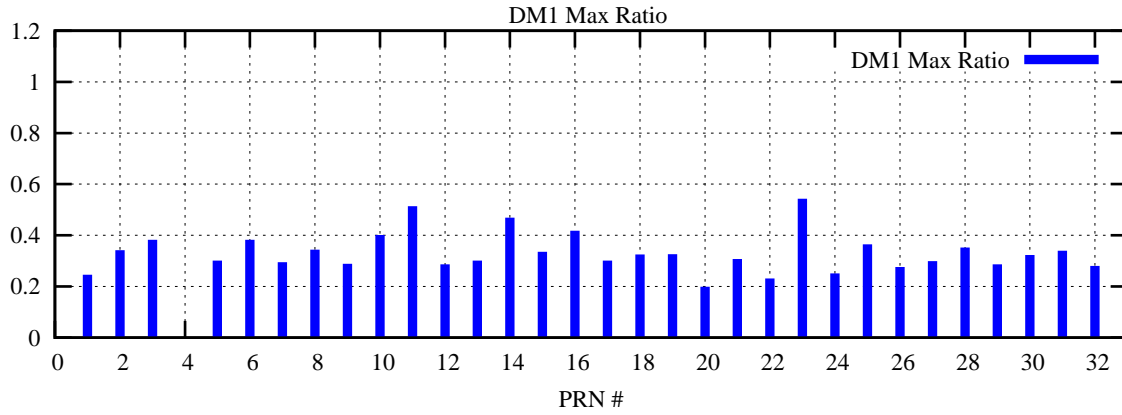

Ratio (PRN Bias/Threshold)

GpsWeek 2048 Day 5

Skinny (Type 0): PRN 8 22
Broad (Type 2): PRN 7 15 17 21 24