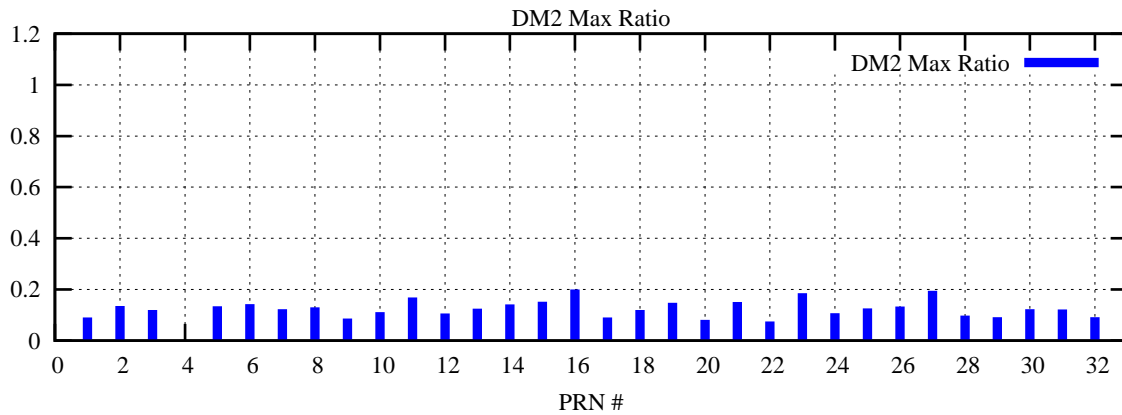

Ratio (PRN Bias/Threshold)

GpsWeek 2048 Day 5

Skinny (Type 0): PRN 8 22
Broad (Type 2): PRN 7 15 17 21 24