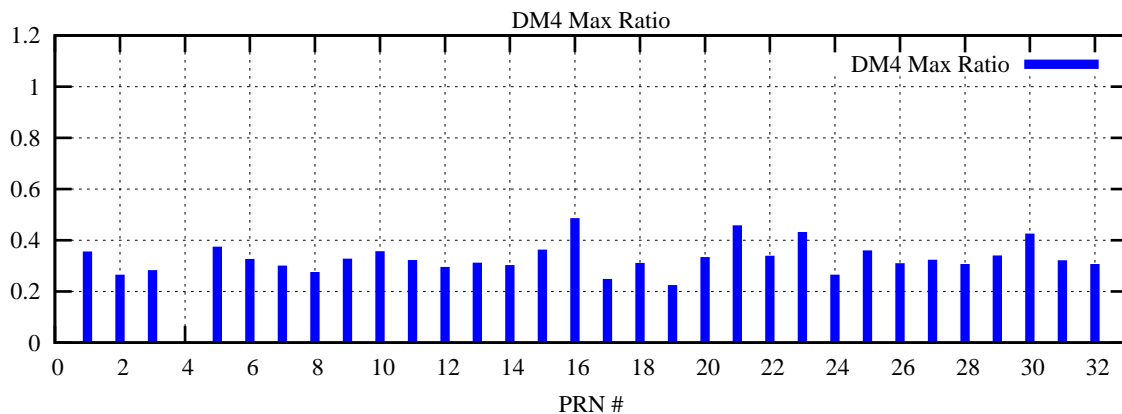

Ratio (PRN Bias/Threshold)

GpsWeek 2048 Day 5

Skinny (Type 0): PRN 8 22
Broad (Type 2): PRN 7 15 17 21 24