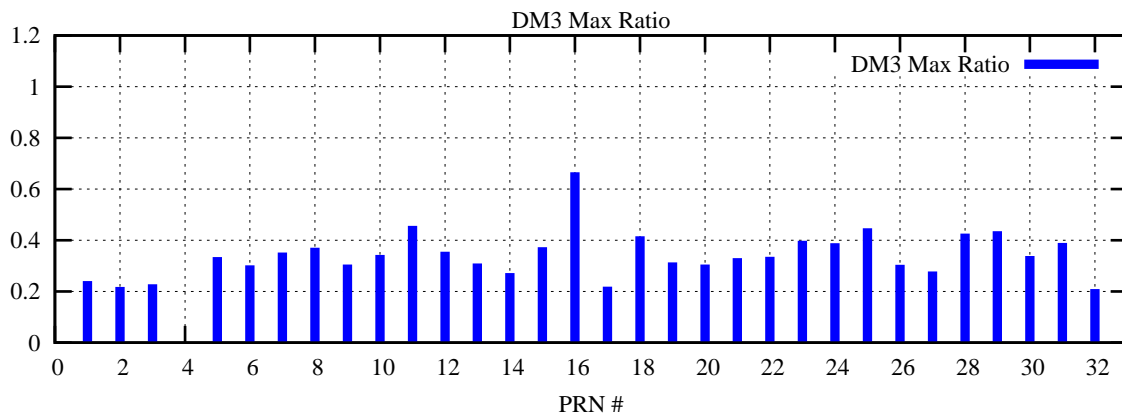

Ratio (PRN Bias/Threshold)

GpsWeek 2048 Day 5

Skinny (Type 0): PRN 8 22
Broad (Type 2): PRN 7 15 17 21 24