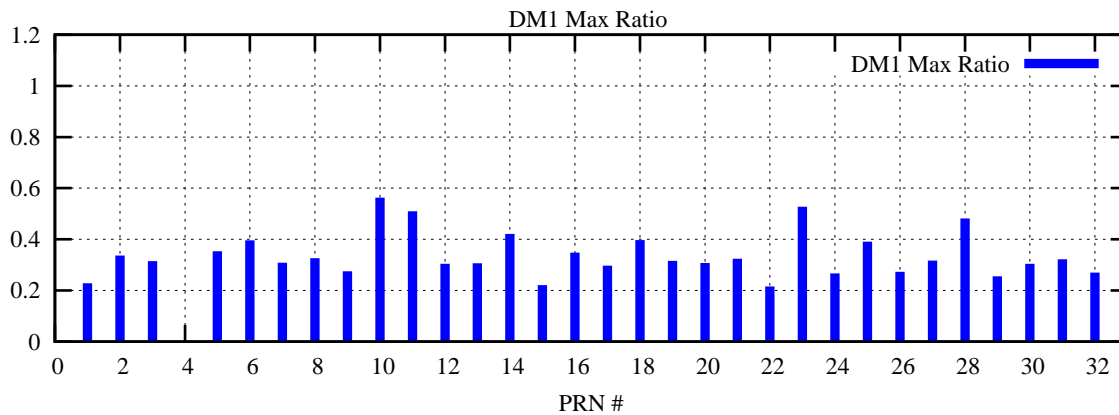

Ratio (PRN Bias/Threshold)

GpsWeek 2049 Day 0

Skinny (Type 0): PRN 8 22  
Broad (Type 2): PRN 7 15 17 21 24