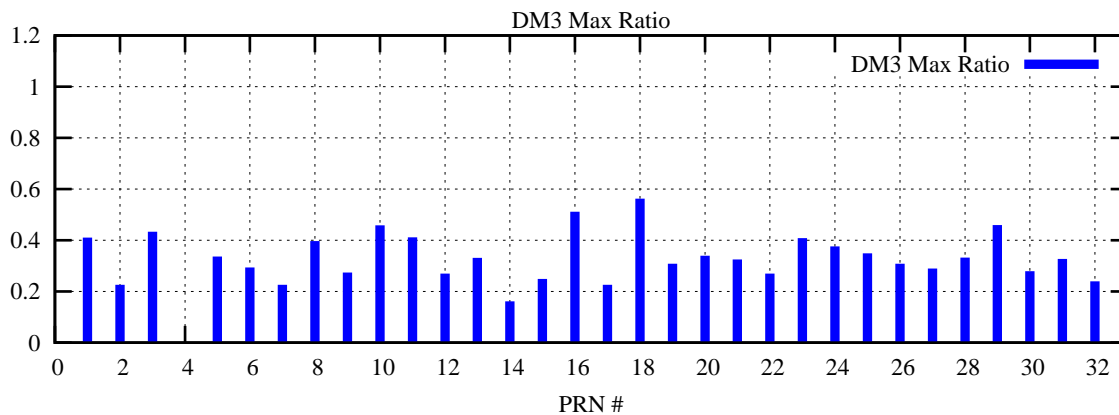

Ratio (PRN Bias/Threshold)

GpsWeek 2049 Day 0

Skinny (Type 0): PRN 8 22  
Broad (Type 2): PRN 7 15 17 21 24