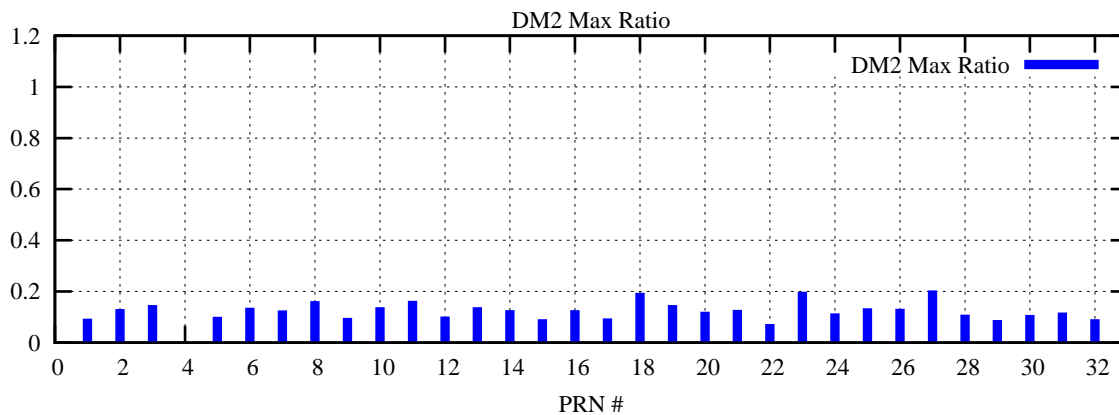

Ratio (PRN Bias/Threshold)

GpsWeek 2049 Day 0

Skinny (Type 0): PRN 8 22  
Broad (Type 2): PRN 7 15 17 21 24