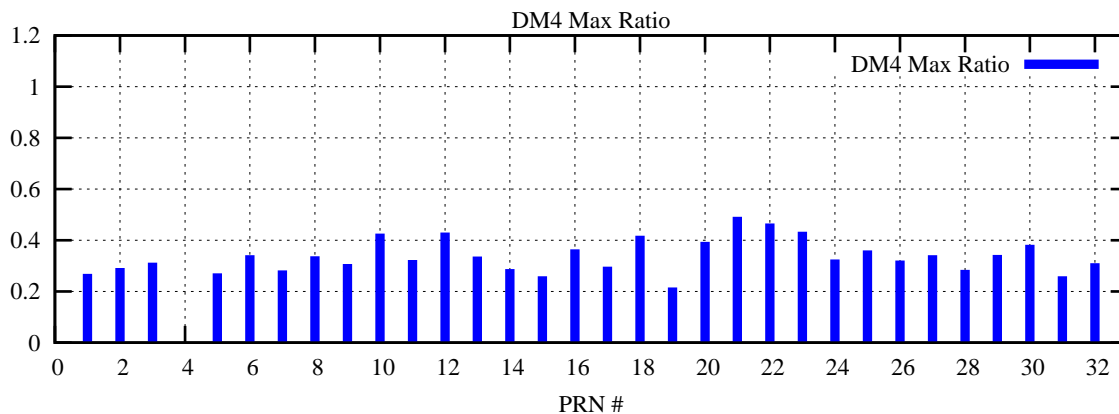

Ratio (PRN Bias/Threshold)

GpsWeek 2049 Day 0

Skinny (Type 0): PRN 8 22  
Broad (Type 2): PRN 7 15 17 21 24