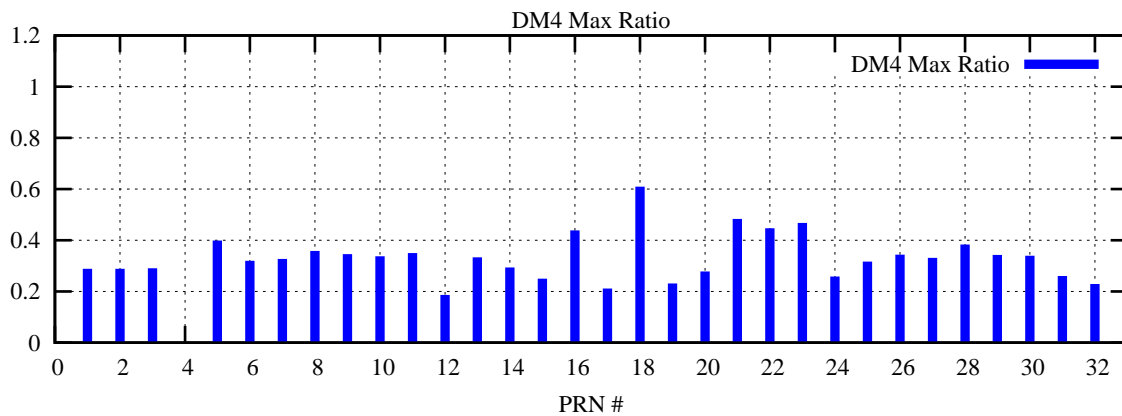

Ratio (PRN Bias/Threshold)

GpsWeek 2049 Day 1

Skinny (Type 0): PRN 8 22
Broad (Type 2): PRN 7 15 17 21 24