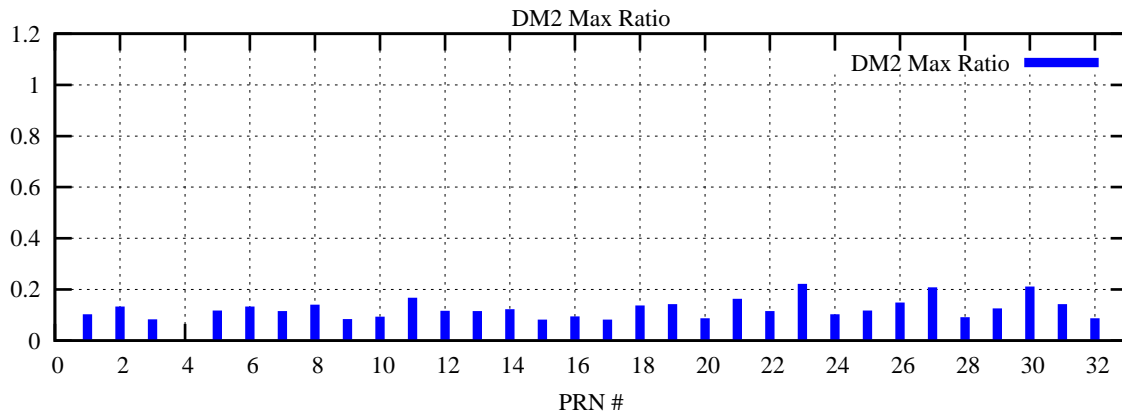

Ratio (PRN Bias/Threshold)

GpsWeek 2049 Day 1

Skinny (Type 0): PRN 8 22
Broad (Type 2): PRN 7 15 17 21 24