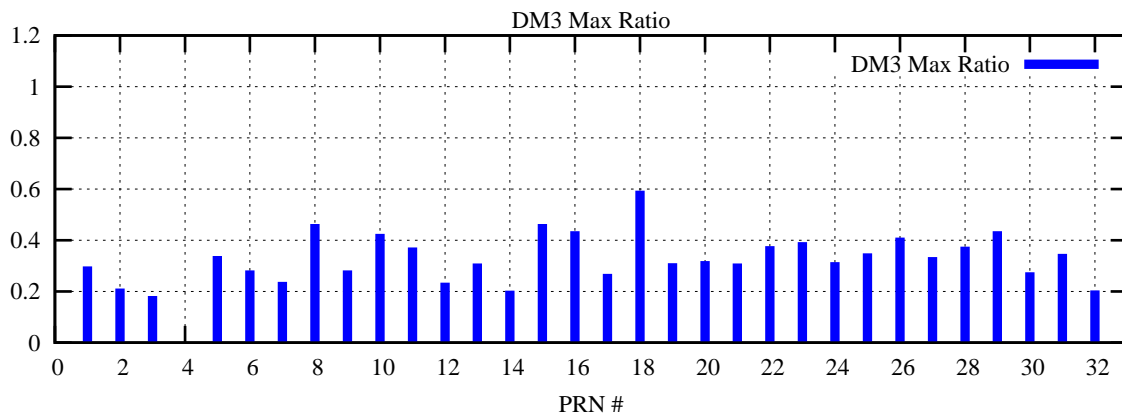

Ratio (PRN Bias/Threshold)

GpsWeek 2049 Day 1

Skinny (Type 0): PRN 8 22
Broad (Type 2): PRN 7 15 17 21 24