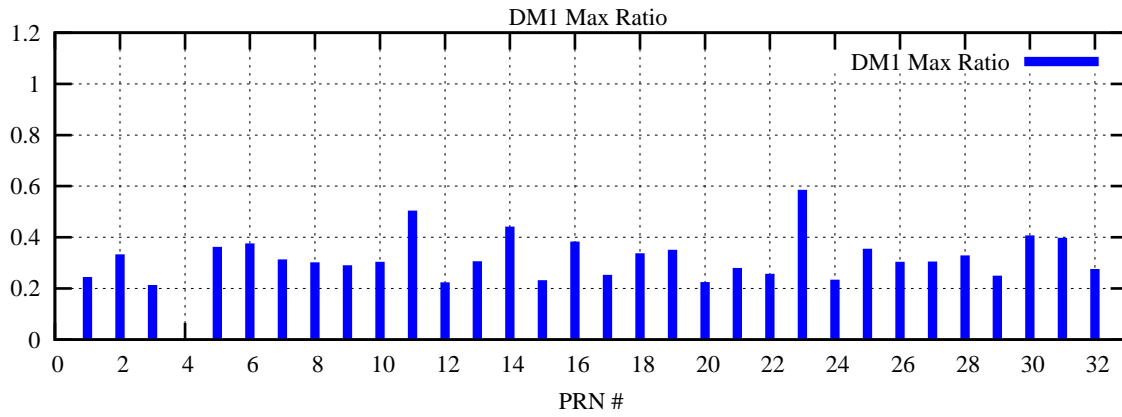

Ratio (PRN Bias/Threshold)

GpsWeek 2049 Day 1

Skinny (Type 0): PRN 8 22
Broad (Type 2): PRN 7 15 17 21 24