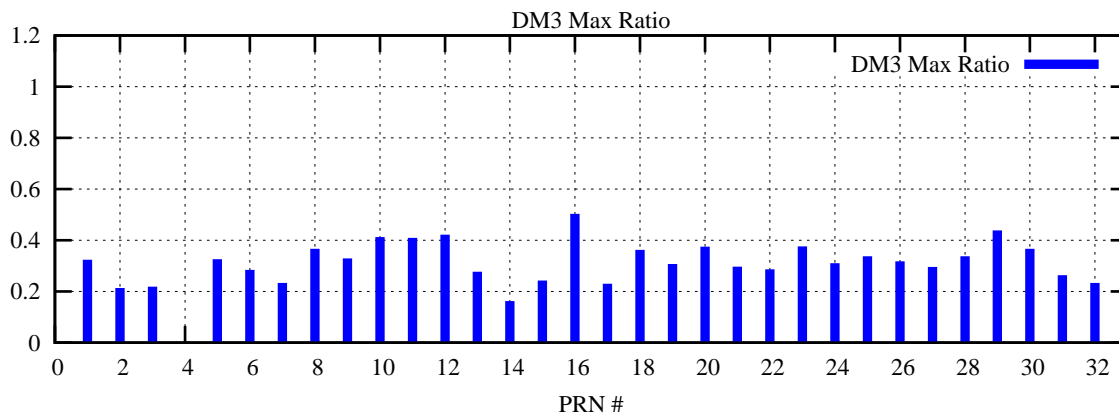

Ratio (PRN Bias/Threshold)

GpsWeek 2049 Day 2

Skinny (Type 0): PRN 8 22
Broad (Type 2): PRN 7 15 17 21 24