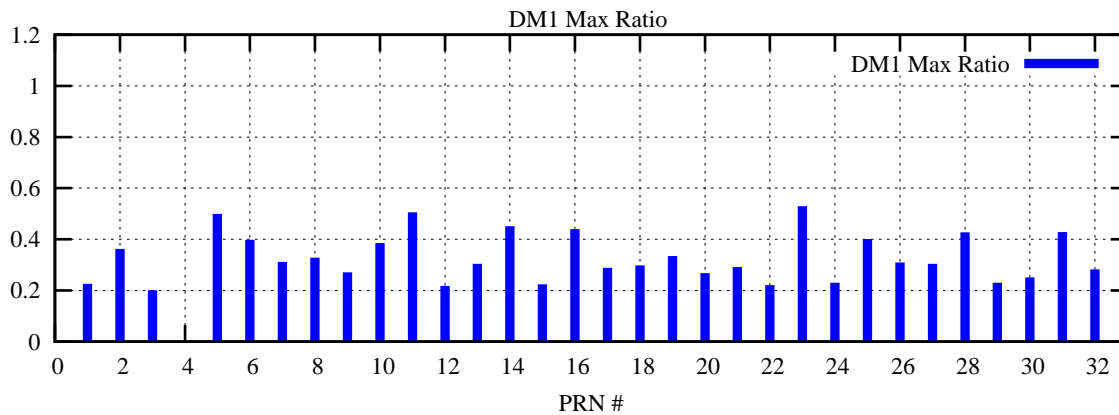

Ratio (PRN Bias/Threshold)

GpsWeek 2049 Day 2

Skinny (Type 0): PRN 8 22
Broad (Type 2): PRN 7 15 17 21 24