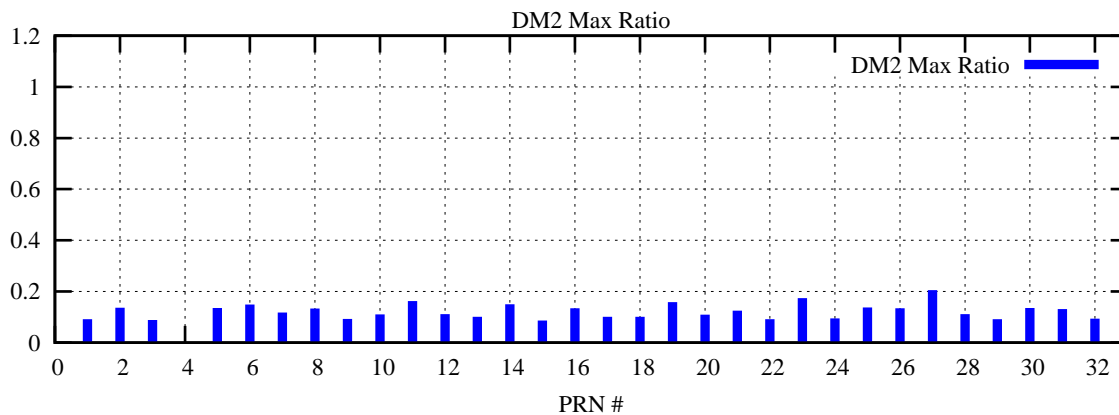

Ratio (PRN Bias/Threshold)

GpsWeek 2049 Day 2

Skinny (Type 0): PRN 8 22
Broad (Type 2): PRN 7 15 17 21 24