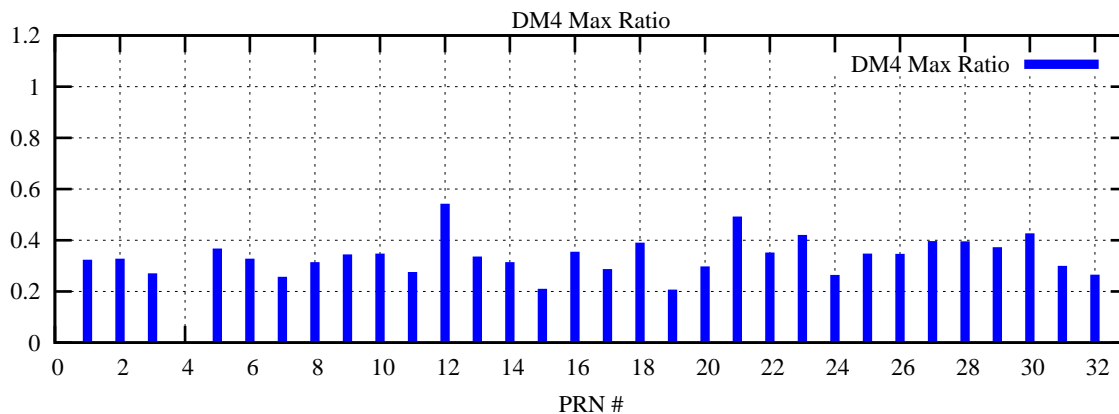

Ratio (PRN Bias/Threshold)

GpsWeek 2049 Day 2

Skinny (Type 0): PRN 8 22
Broad (Type 2): PRN 7 15 17 21 24