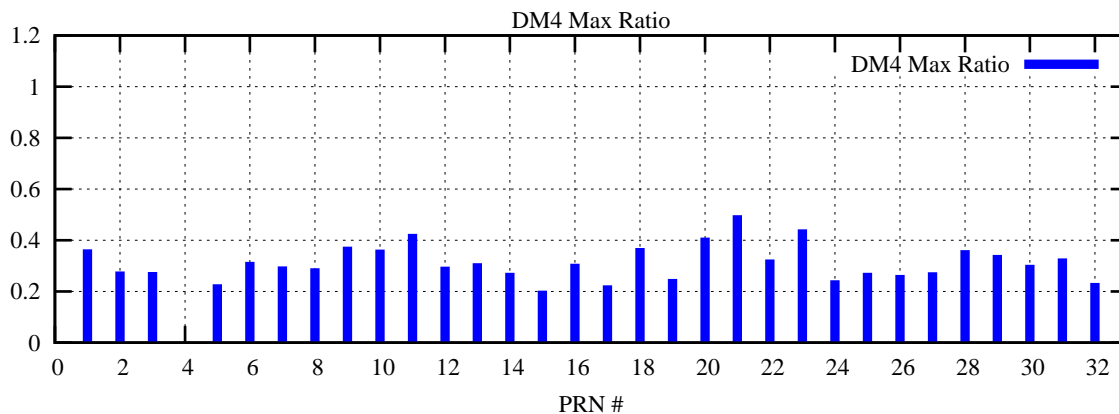

Ratio (PRN Bias/Threshold)

GpsWeek 2049 Day 3

Skinny (Type 0): PRN 8 22  
Broad (Type 2): PRN 7 15 17 21 24