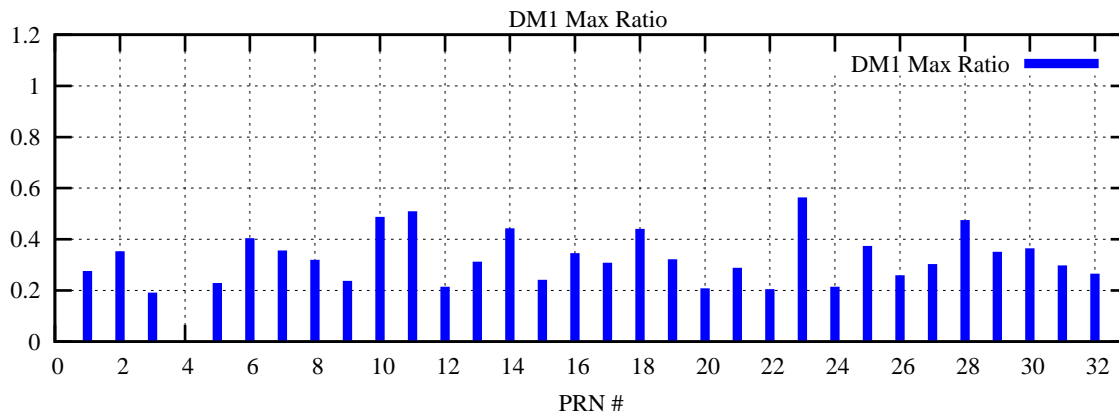

Ratio (PRN Bias/Threshold)

GpsWeek 2049 Day 3

Skinny (Type 0): PRN 8 22  
Broad (Type 2): PRN 7 15 17 21 24