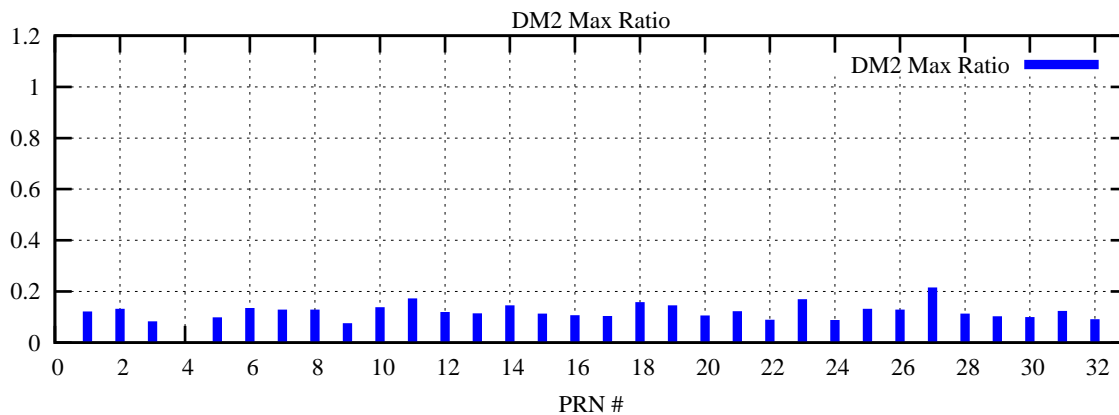

Ratio (PRN Bias/Threshold)

GpsWeek 2049 Day 3

Skinny (Type 0): PRN 8 22  
Broad (Type 2): PRN 7 15 17 21 24