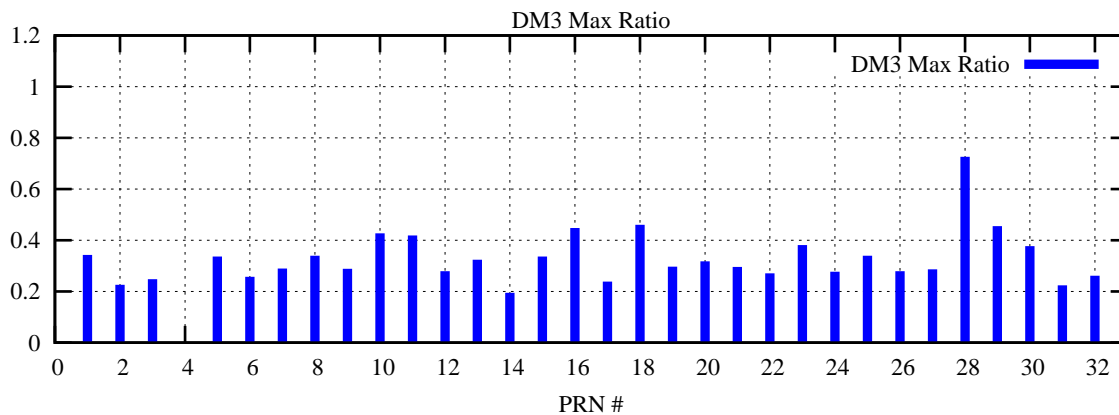

Ratio (PRN Bias/Threshold)

GpsWeek 2049 Day 3

Skinny (Type 0): PRN 8 22  
Broad (Type 2): PRN 7 15 17 21 24