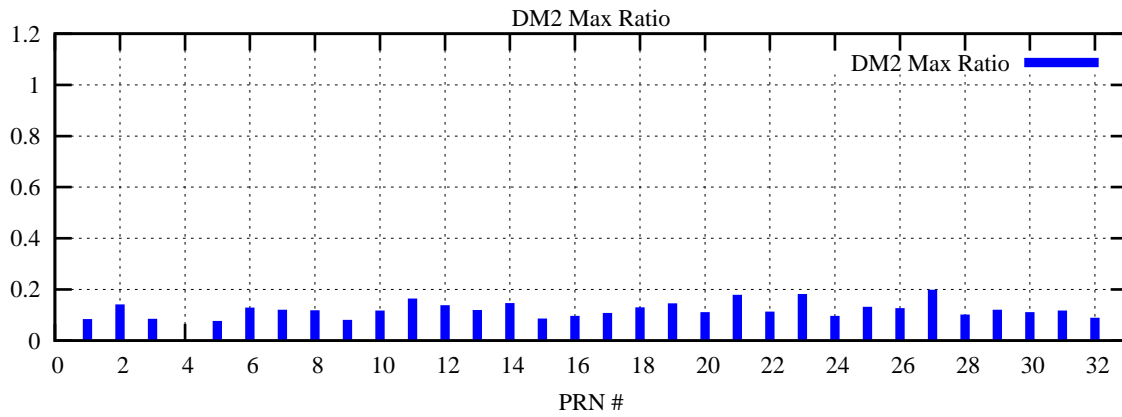

Ratio (PRN Bias/Threshold)

GpsWeek 2049 Day 4

Skinny (Type 0): PRN 8 22  
Broad (Type 2): PRN 7 15 17 21 24