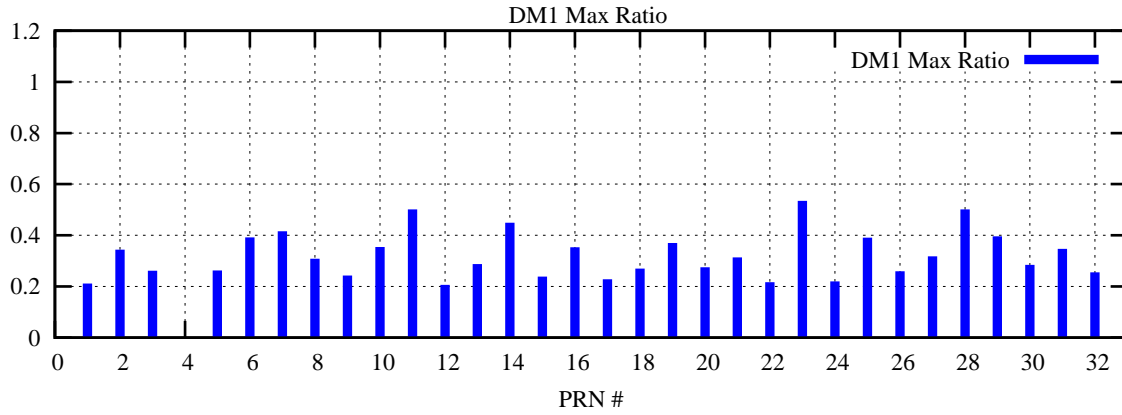

Ratio (PRN Bias/Threshold)

GpsWeek 2049 Day 4

Skinny (Type 0): PRN 8 22  
Broad (Type 2): PRN 7 15 17 21 24