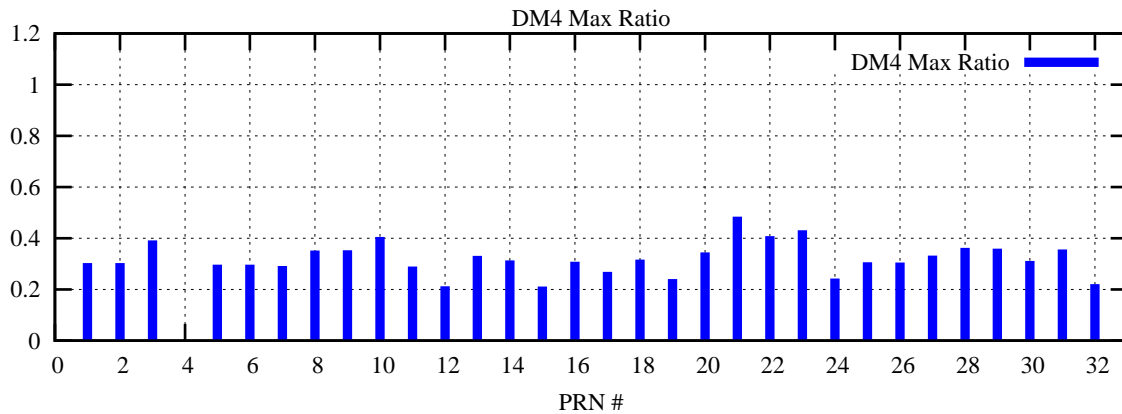

Ratio (PRN Bias/Threshold)

GpsWeek 2049 Day 4

Skinny (Type 0): PRN 8 22  
Broad (Type 2): PRN 7 15 17 21 24