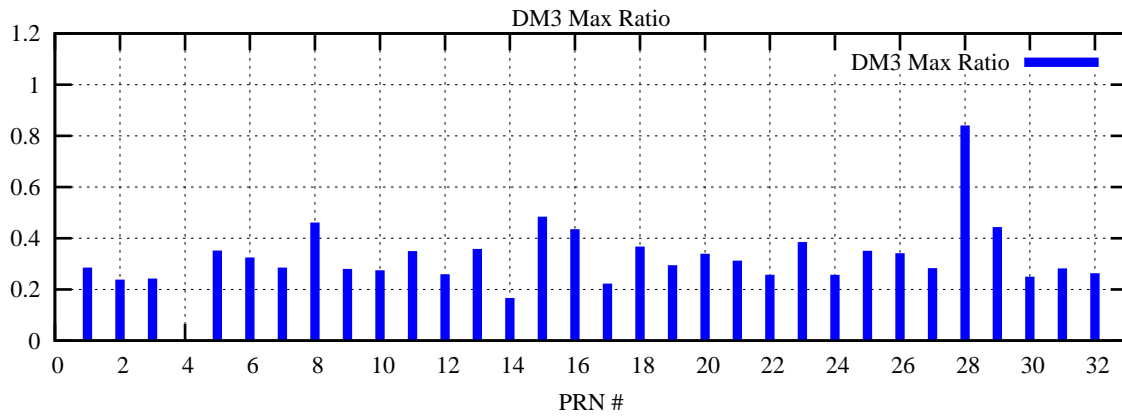

Ratio (PRN Bias/Threshold)

GpsWeek 2049 Day 4

Skinny (Type 0): PRN 8 22  
Broad (Type 2): PRN 7 15 17 21 24