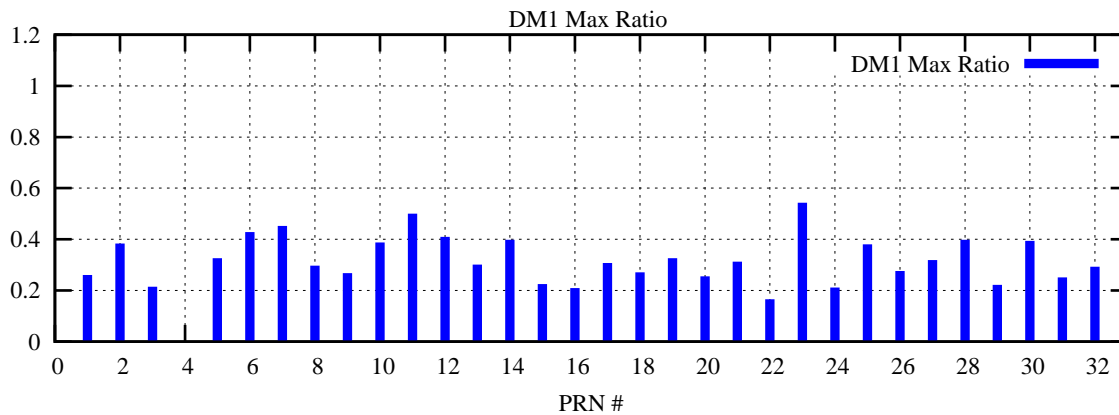

Ratio (PRN Bias/Threshold)

GpsWeek 2049 Day 5

Skinny (Type 0): PRN 8 22
Broad (Type 2): PRN 7 15 17 21 24