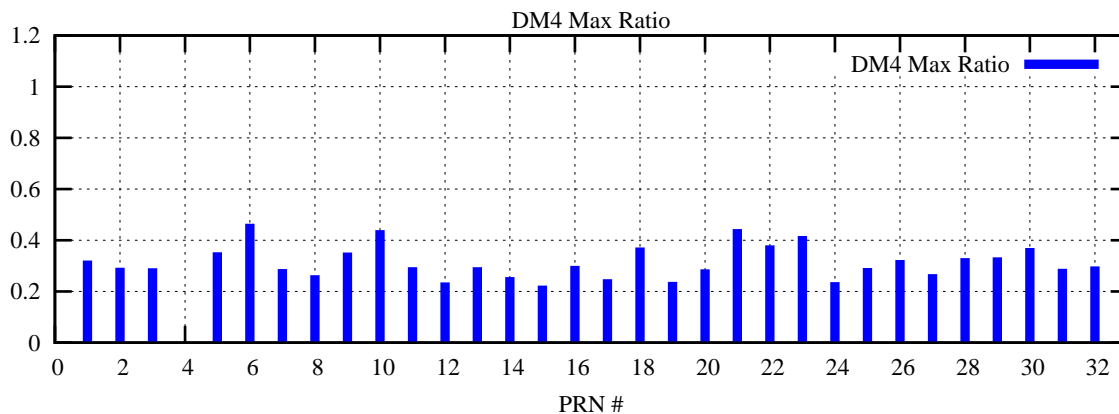

Ratio (PRN Bias/Threshold)

GpsWeek 2049 Day 5

Skinny (Type 0): PRN 8 22
Broad (Type 2): PRN 7 15 17 21 24