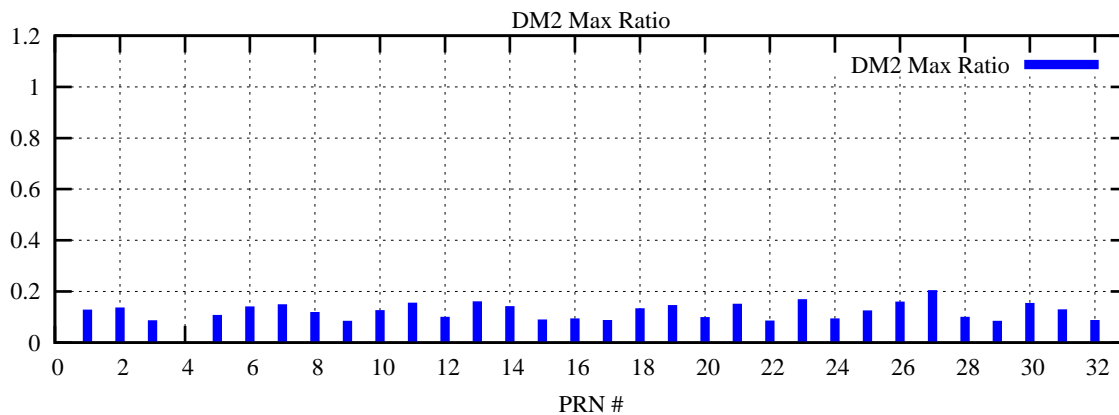

Ratio (PRN Bias/Threshold)

GpsWeek 2049 Day 5

Skinny (Type 0): PRN 8 22
Broad (Type 2): PRN 7 15 17 21 24