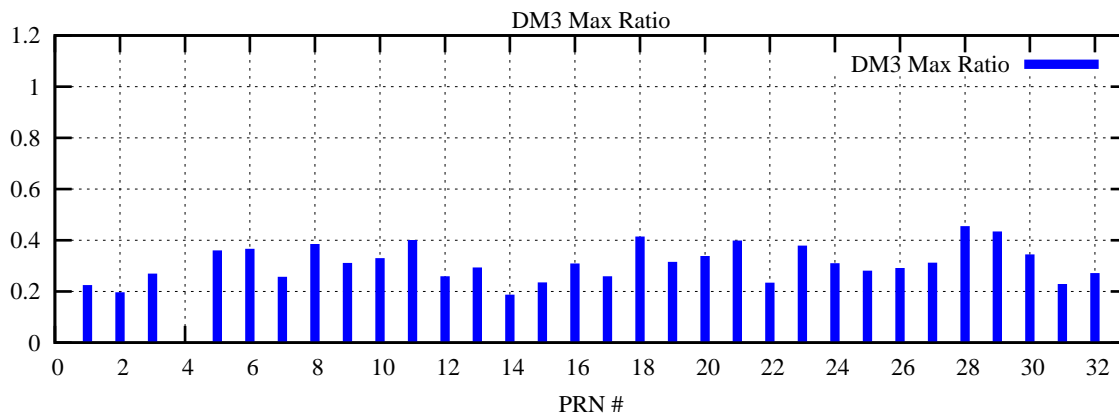

Ratio (PRN Bias/Threshold)

GpsWeek 2049 Day 5

Skinny (Type 0): PRN 8 22
Broad (Type 2): PRN 7 15 17 21 24