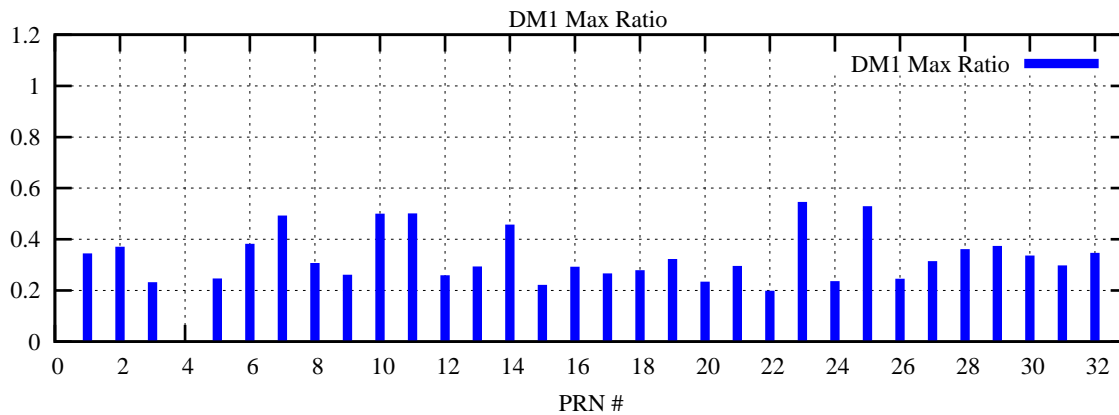

Ratio (PRN Bias/Threshold)

GpsWeek 2050 Day 0

Skinny (Type 0): PRN 8 22  
Broad (Type 2): PRN 7 15 17 21 24