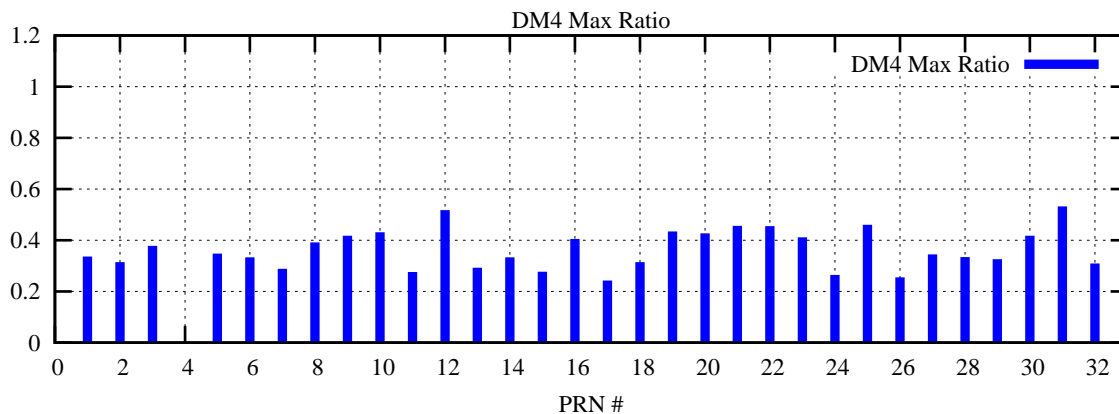

Ratio (PRN Bias/Threshold)

GpsWeek 2050 Day 0

Skinny (Type 0): PRN 8 22  
Broad (Type 2): PRN 7 15 17 21 24