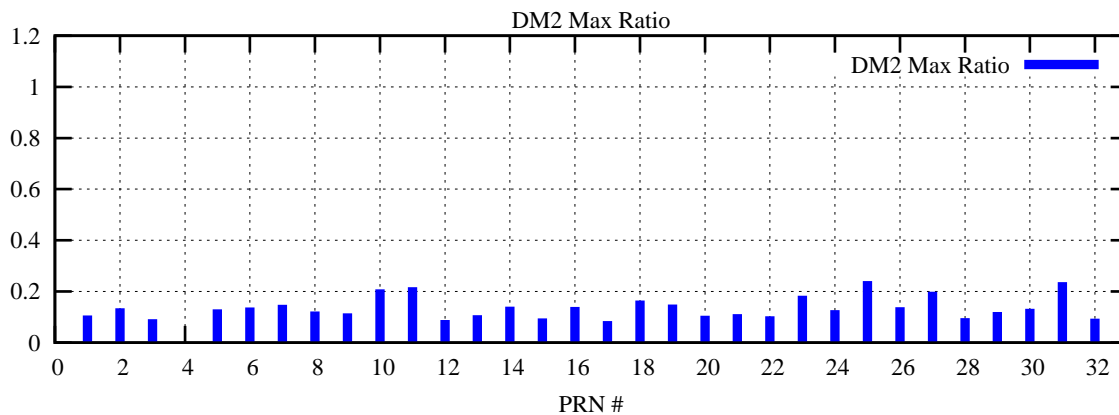

Ratio (PRN Bias/Threshold)

GpsWeek 2050 Day 0

Skinny (Type 0): PRN 8 22  
Broad (Type 2): PRN 7 15 17 21 24