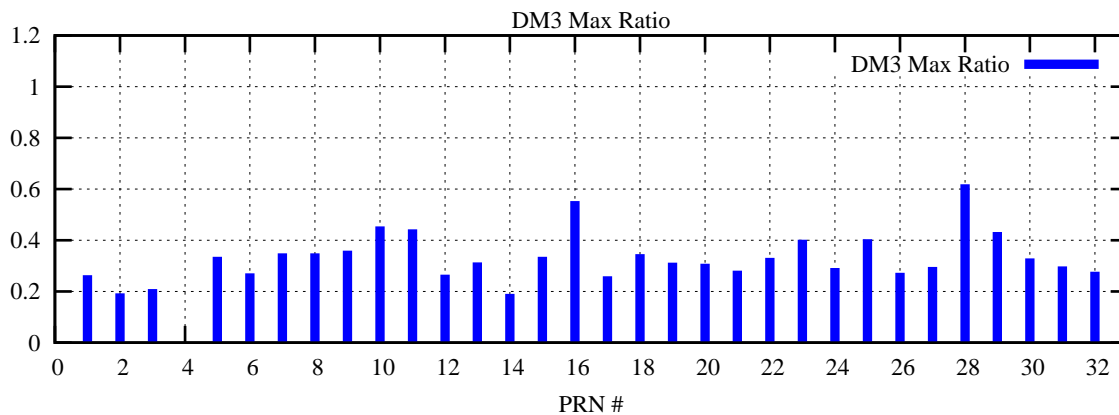

Ratio (PRN Bias/Threshold)

GpsWeek 2050 Day 0

Skinny (Type 0): PRN 8 22  
Broad (Type 2): PRN 7 15 17 21 24