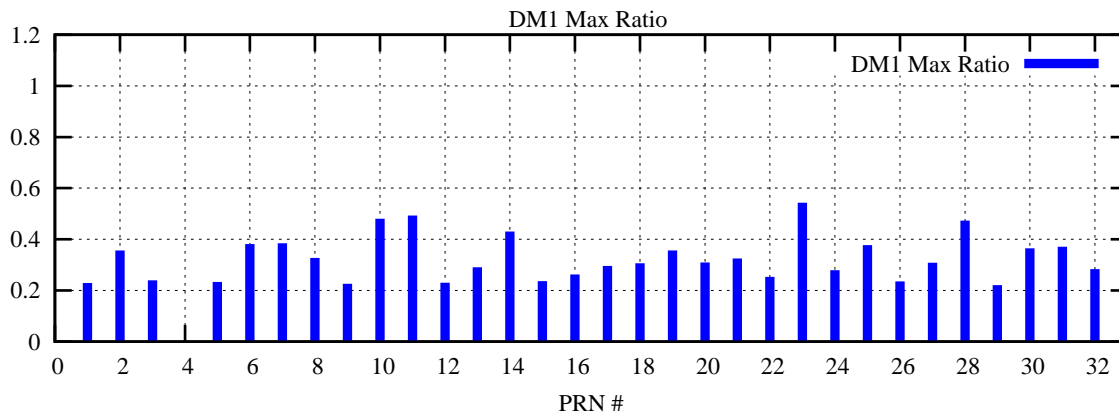

Ratio (PRN Bias/Threshold)

GpsWeek 2050 Day 2

Skinny (Type 0): PRN 8 22  
Broad (Type 2): PRN 7 15 17 21 24