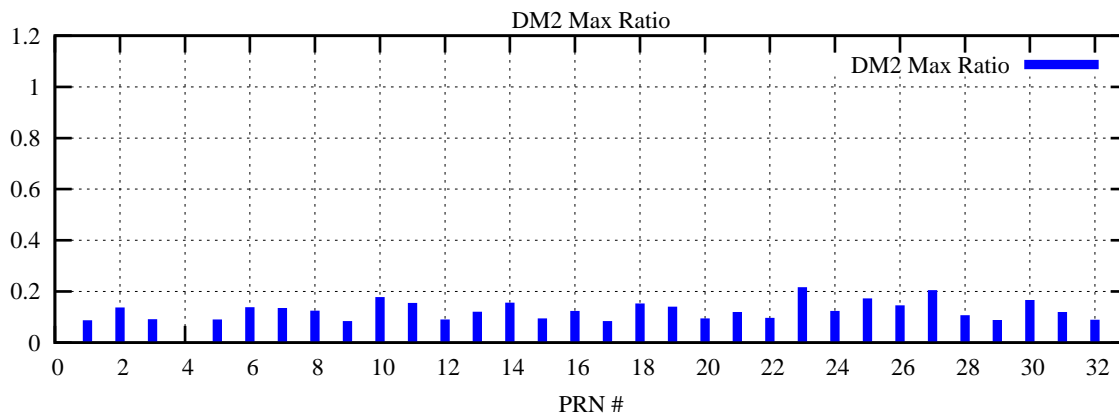

Ratio (PRN Bias/Threshold)

GpsWeek 2050 Day 2

Skinny (Type 0): PRN 8 22  
Broad (Type 2): PRN 7 15 17 21 24