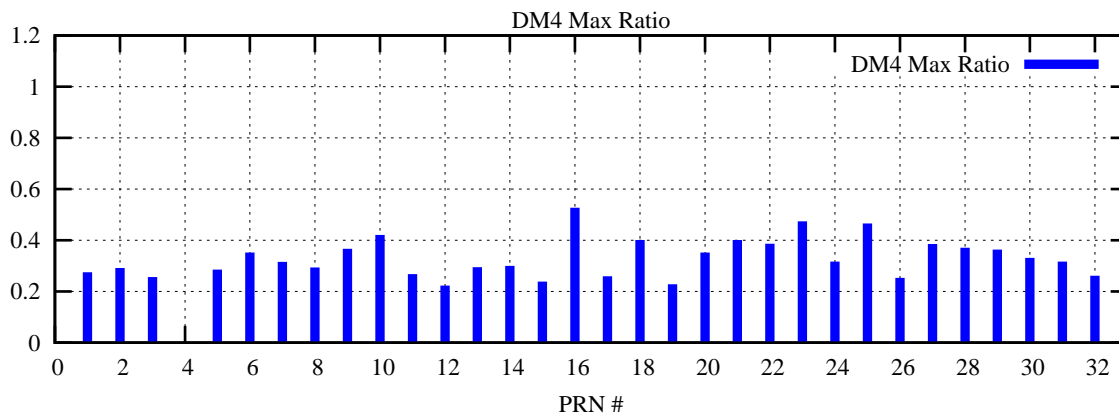

Ratio (PRN Bias/Threshold)

GpsWeek 2050 Day 2

Skinny (Type 0): PRN 8 22  
Broad (Type 2): PRN 7 15 17 21 24