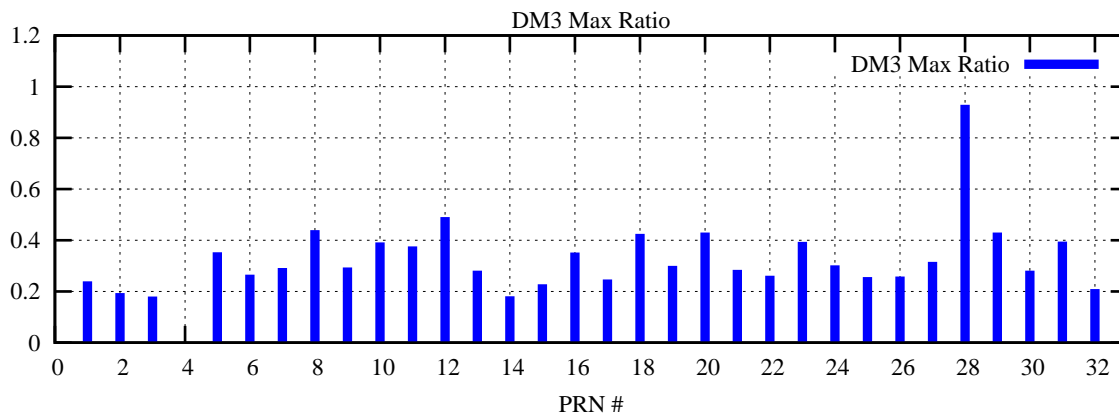

Ratio (PRN Bias/Threshold)

GpsWeek 2050 Day 2

Skinny (Type 0): PRN 8 22  
Broad (Type 2): PRN 7 15 17 21 24