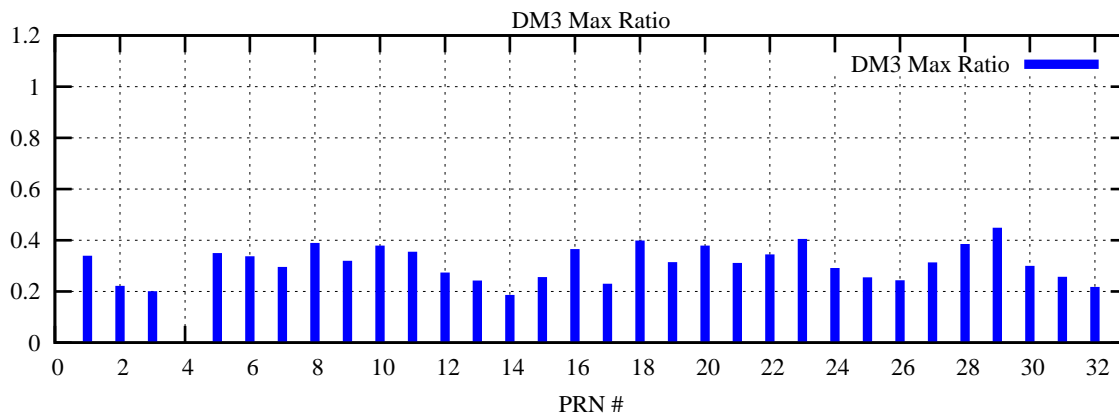

Ratio (PRN Bias/Threshold)

GpsWeek 2050 Day 3

Skinny (Type 0): PRN 8 22  
Broad (Type 2): PRN 7 15 17 21 24