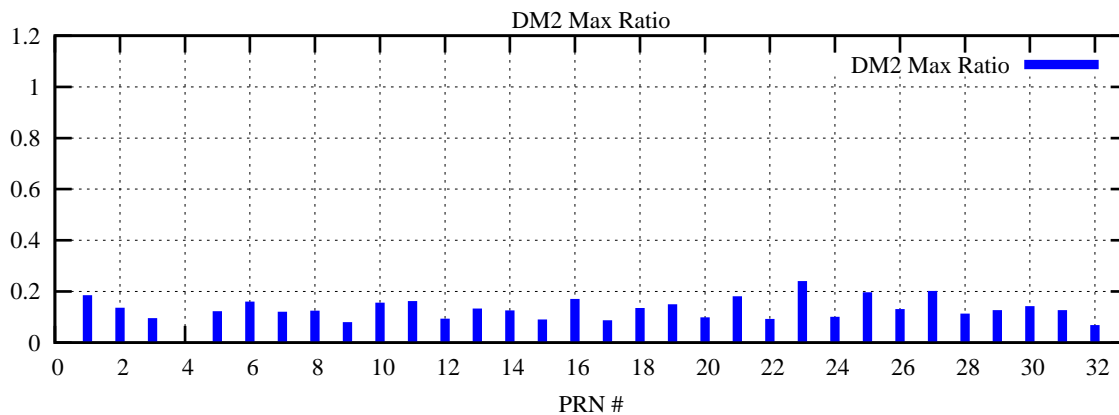

Ratio (PRN Bias/Threshold)

GpsWeek 2050 Day 3

Skinny (Type 0): PRN 8 22  
Broad (Type 2): PRN 7 15 17 21 24