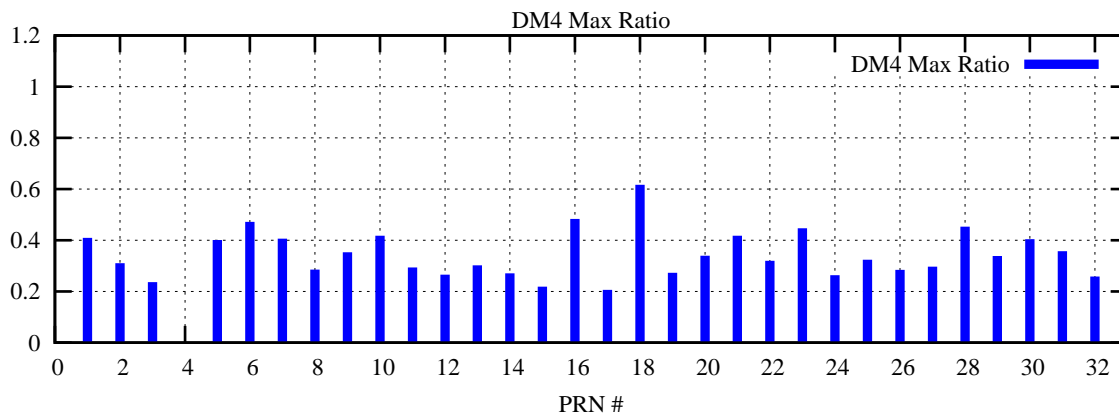

Ratio (PRN Bias/Threshold)

GpsWeek 2050 Day 3

Skinny (Type 0): PRN 8 22  
Broad (Type 2): PRN 7 15 17 21 24