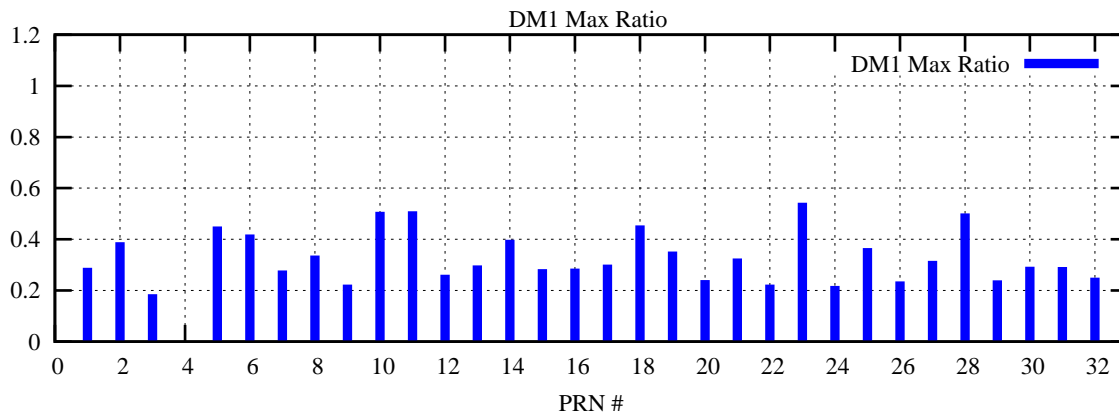

Ratio (PRN Bias/Threshold)

GpsWeek 2050 Day 3

Skinny (Type 0): PRN 8 22  
Broad (Type 2): PRN 7 15 17 21 24