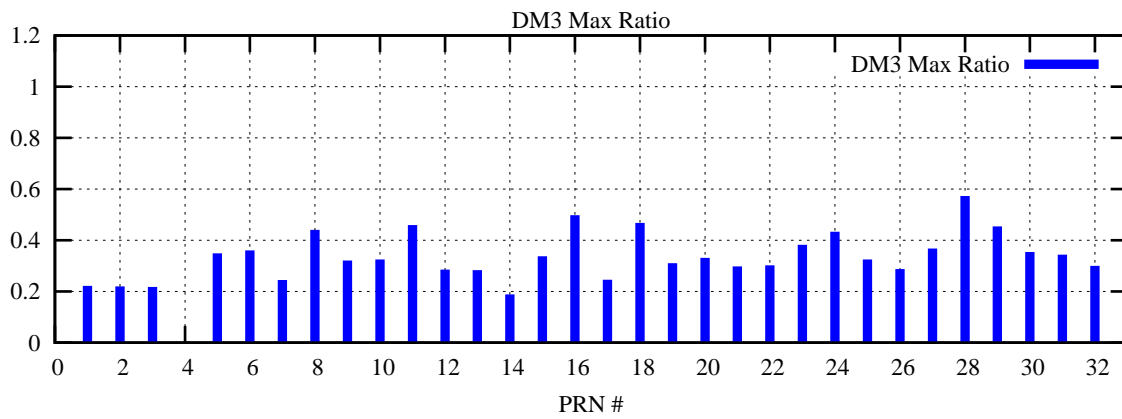

Ratio (PRN Bias/Threshold)

GpsWeek 2050 Day 5

Skinny (Type 0): PRN 8 22
Broad (Type 2): PRN 7 15 17 21 24