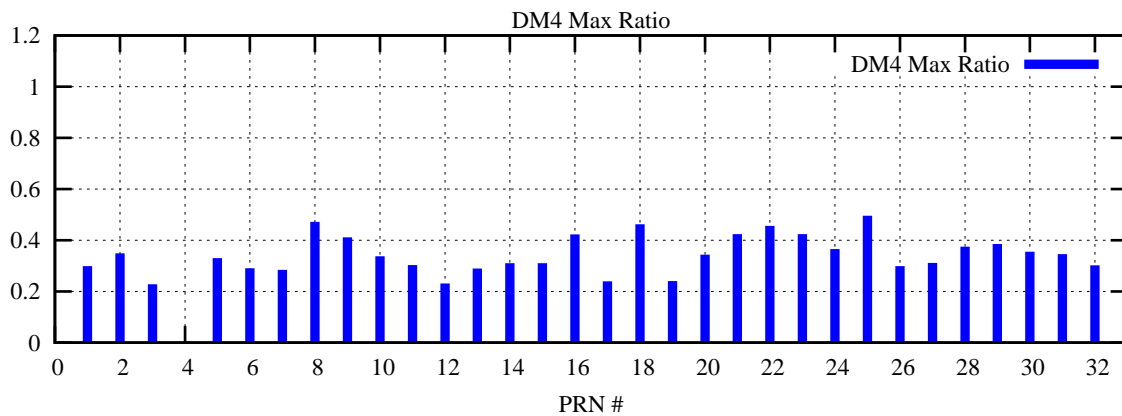

Ratio (PRN Bias/Threshold)

GpsWeek 2050 Day 5

Skinny (Type 0): PRN 8 22
Broad (Type 2): PRN 7 15 17 21 24