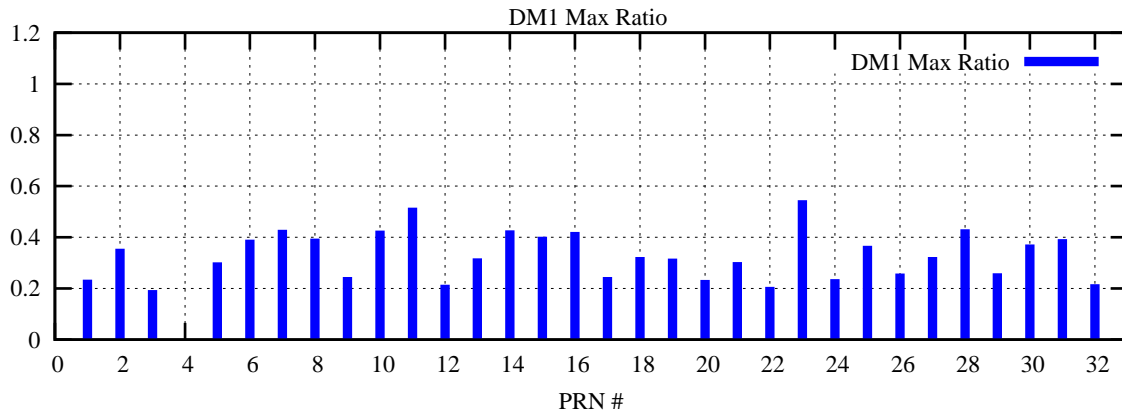

Ratio (PRN Bias/Threshold)

GpsWeek 2050 Day 5

Skinny (Type 0): PRN 8 22
Broad (Type 2): PRN 7 15 17 21 24