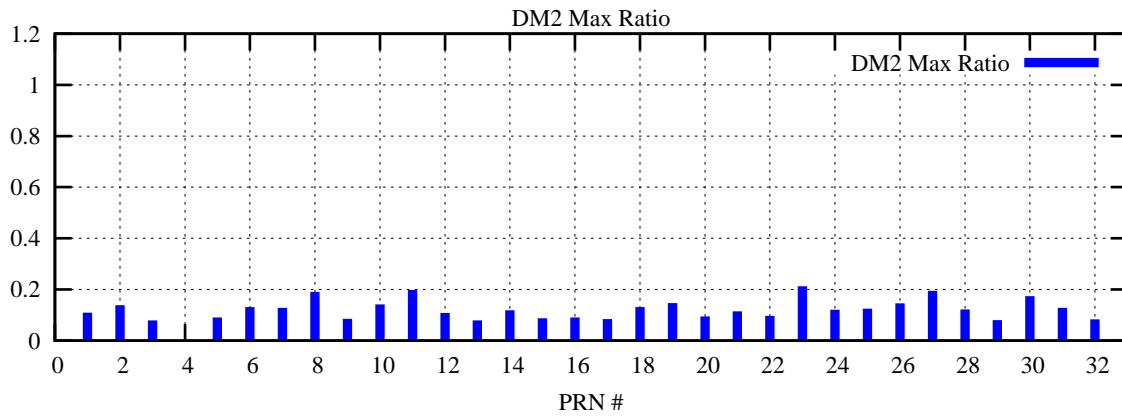

Ratio (PRN Bias/Threshold)

GpsWeek 2050 Day 5

Skinny (Type 0): PRN 8 22
Broad (Type 2): PRN 7 15 17 21 24